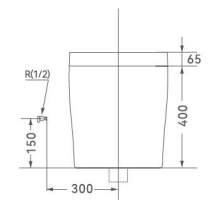

A.I. Comfort

Smart Cleaning System

Every intelligent sensing is a perfect fusion of technology and daily life. With instant warming, stepless pressure adjustment, and precise personalized care, cutting-edge technology seamlessly integrates into your routine, delivering an unparalleled clean and comfortable experience.

Lip-Free Design

Tornado

W-006

Smart toilet

Size: 680x380x465mm
Seat: 300x200mm

Flushing method: Tornado Washdown flushing
Roughing-in: S-trap100~250mm
P-trap 180mm

Rated Voltage: 110V/220V
Customized plug types available for different countries.

Lip-Free Design

Tornado

W-010

Smart toilet

Size: 680x380x465mm
Seat: 300x200mm

Rated Voltage: 110V/220V

Flushing method: Tornado Washdown flushing
Roughing-in: S-trap100~250mm
P-trap 180mm

Customized plug types available for different countries.

Tornado

Configuration	Manual Version	Manual flip cover Hip clean Cold and hot massage Unseat Automatic flushing Seat temp. adjustable LED screen display Automatic seat temp. adjustment function	Heated seat Feminine clean Spray rod regulation Button flushing Water temp. adjustable Ambient night light	Moisten when seated Moving clean Warm air drying Foot induction flushing Wind temp. adjustable Wireless remote control	Soft and silent closing cover&seat Spray rod self-clean Instant warm water Water pressure regulation IPX4 waterproof Backup power when power outage
	Auto Version	■ +Manual Version Foam generating function	Radar induction flip cover	Foot induction flip cover	Automatic flushing for men urination