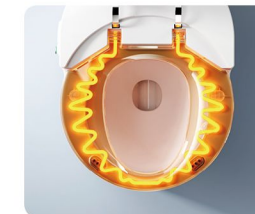

High-Power Flushing System

Warm air drying

Heated seat

Button flushing

Configuration

Manual Version	Manual flip cover	Heated seat	Moisten when seated
	Hip clean	Feminine clean	Moving clean
	Spray rod self-clean	Cold and hot massage	Spray rod regulation
	Unseat Automatic flushing	Button flushing	Foot induction flushing
	Warm air drying	Instant warm water	Water pressure regulation
	Seat temp. adjustable	Water temp. adjustable	Wind temp. adjustable
	LED screen display	Ambient night light	Wireless remote control
	Soft and silent closing cover&seat	IPX4 waterproof	Backup power when power outage
	Automatic seat temp. adjustment function		