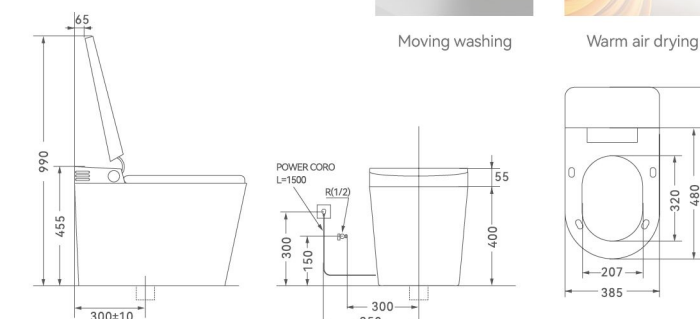

X-005

Smart toilet

Size: 700x385x465mm
 Seat: 320x210mm
 Flushing method: Siphonic flushing
 Roughing-in: S-trap300mm
 (Rough in: 200~400mm customizable)
 Rated Voltage: 110V/220V
 Customized plug types available for different countries.

Moving washing

Heated seat

X-008

Smart toilet

Size: 700x385x455mm
 Seat: 320x207mm
 Flushing method: Siphonic flushing
 Roughing-in: S-trap300mm
 (Rough in: 200~400mm customizable)
 Rated Voltage: 110V/220V
 Customized plug types available for different countries.

Moving washing

Warm air drying

X-023

Smart toilet

Size: 700x385x520mm
 Seat: 320x200mm
 Flushing method: Siphonic flushing
 Roughing-in: S-trap300mm
 (Rough in: 200~400mm customizable)
 Rated Voltage: 110V/220V
 Customized plug types available for different countries.