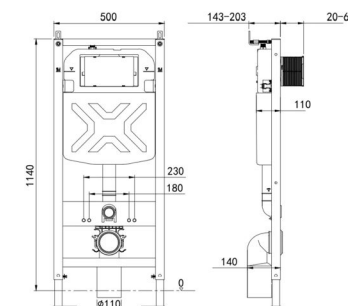

2001

Water Tank