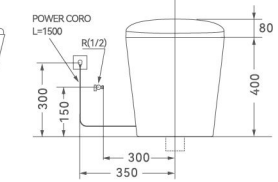

Serene

Comfort Living System

Every gentle touch speaks silently of quality and elegance. With soothing warm air, instant drying, and thoughtful protection for your intimate health every day, it allows an elegant lifestyle to begin with every refreshing and comfortable morning and night.

Lip-Free Design

Tornado

W-011

Smart toilet

Size: 680x380x480mm

Seat: 300x200mm

Rated Voltage: 110V/220V

Flushing method: Tornado Washdown flushing

Roughing-in: S-trap100~250mm
P-trap 180mm

Customized plug types available for different countries.

S-trap:100~250mm with flexible tube

P-trap 180mm

Tornado

Lip-Free Design

Tornado

W-012

Smart toilet

Size: 680x380x475mm

Seat: 300x200mm

Flushing method: Tornado Washdown flushing

Roughing-in: S-trap100~250mm
P-trap 180mm

Customized plug types available for different countries.

S-trap:100~250mm with flexible tube

P-trap 180mm

Configuration

Manual Version

Manual flip cover	Heated seat	Moisten when seated	Soft and silent closing cover&seat
Hip clean	Feminine clean	Moving clean	Spray rod self-clean
Cold and hot massage	Spray rod regulation	Warm air drying	Instant warm water
Unseat Automatic flushing	Button flushing	Foot induction flushing	Water pressure regulation
Seat temp. adjustable	Water temp. adjustable	Wind temp. adjustable	IPX4 waterproof
LED screen display	Ambient night light	Wireless remote control	Backup power when power outage
Automatic seat temp. adjustment function			

Auto Version

+Manual Version	Radar induction flip cover	Foot induction flip cover	Automatic flushing for men urination
Foam generating function