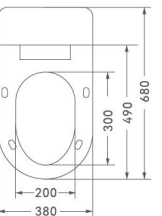

Warm air drying