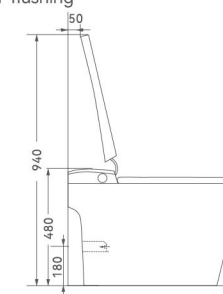

Roughing-in: S-trap100~250mm
P-trap 180mm

Customized plug types available for different countries.

S-trap:100~250mm with flexible tube

P-trap 180mm

Tornado

Moving washing

Lip-Free Design

Tornado

W-012

Smart toilet

Size: 680x380x475mm

Seat: 300x200mm

Flushing method: Tornado Washdown flushing

Roughing-in: S-trap100~250mm
P-trap 180mm

Customized plug types available for different countries.

S-trap:100~250mm with flexible tube