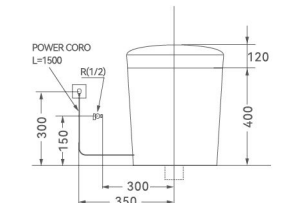

Silent

Silent Water Harmony

Every flush whispers in quiet elegance.

Our engineered tank structure significantly reduces traditional flushing noise, where technology meets tranquility to deliver serene, stable, and comfortable bathroom moments.

X-003

Smart toilet

Size: 680x415x515mm
Seat: 310x205mm
Flushing method: Siphonic flushing
Roughing-in: S-trap300mm
(Rough in: 200~400mm customizable)
Rated Voltage: 110V/220V
Customized plug types available for different countries.

X-007

Smart toilet

Size: 680x415x520mm
Seat: 310x205mm
Flushing method: Siphonic flushing
Roughing-in: S-trap300mm
(Rough in: 200~400mm customizable)
Rated Voltage: 110V/220V
Customized plug types available for different countries.

X-021

Smart toilet

Size: 685x385x465mm
Seat: 300x200mm
Flushing method: Siphonic flushing
Roughing-in: S-trap300mm
(Rough in: 200~400mm customizable)
Rated Voltage: 110V/220V
Customized plug types available for different countries.

Configuration	Manual Version	- Manual flip cover - Hip clean - Cold and hot massage - Unseat Automatic flushing - Seat temp. adjustable - LED screen display - Automatic seat temp. adjustment function	- Heated seat - Feminine clean - Spray rod regulation - Button flushing - Water temp. adjustable - Ambient night light	- Moisten when seated - Moving clean - Warm air drying - Foot induction flushing - Wind temp. adjustable - Wireless remote control	- Soft and silent closing cover&seat - Spray rod self-clean - Instant warm water - Water pressure regulation - IPX4 waterproof - Backup power when power outage
	Auto Version	+Manual Version - Foam generating function	Radar induction flip cover	Foot induction flip cover	Automatic flushing for men urination