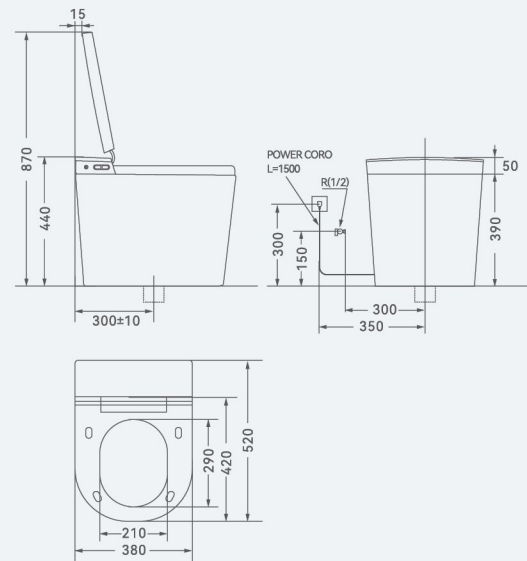

Concise

52cm Smart Toilet

Engineered for space-saving efficiency without compromising advanced features. Perfectly designed for compact homes and small bathrooms, it delivers effortless installation while maximizing your space utilization.

FLOOR-MOUNTED

Configuration

Manual Version	Manual flip cover	Heated seat	Moisten when seated	
	Hip clean	Feminine clean	Moving clean	
	Spray rod self-clean	Cold and hot massage	Spray rod regulation	
	Unseat Automatic flushing	Button flushing	Foot induction flushing	
	Warm air drying	Instant warm water	Water pressure regulation	
	Seat temp. adjustable	Water temp. adjustable	Wind temp. adjustable	
	LED screen display	Ambient night light	Wireless remote control	
	Soft and silent closing cover&seat	IPX4 waterproof	Backup power when power outage	
	Automatic seat temp. adjustment function			
	Auto Version	☒ +Manual Version	Radar induction flip cover	Foot induction flip cover
	Automatic flushing for men urination	Foam generating function		

Product Information

Size: 520x380x440mm
Seat: 290x210mm
Rated Voltage: 110V/220V
Flushing method: Siphonic flushing
Roughing-in: S-trap 300mm
(Rough in: 200~400mm customizable)
P-trap 180mm
Customized plug types available for different countries.

X-105