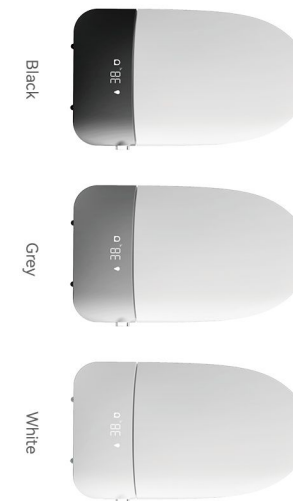

Ambient night light

LED screen display

Clean knob

Warm air drying

Configuration

Manual Version	Manual flip cover	Heated seat	Moisten when seated
	Hip clean	Feminine clean	Moving clean
	Spray rod self-clean	Cold and hot massage	Spray rod regulation
	Unseat Automatic flushing	Button flushing	Foot induction flushing
	Warm air drying	Instant warm water	Water pressure regulation
	Seat temp. adjustable	Water temp. adjustable	Wind temp. adjustable
	LED screen display	Ambient night light	Wireless remote control
	Soft and silent closing cover&seat	IPX4 waterproof	Backup power when power outage
	Automatic seat temp. adjustment function		