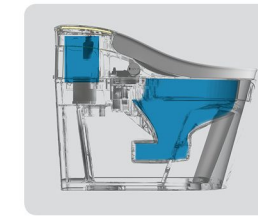

Silent Flow

QuietComfort

Innovative built-in water tank design eliminates traditional bathroom noise, delivering a whisper-quiet flushing experience.
Operates without water pressure dependence and functions reliably even during power outages, ensuring consistent performance in all conditions.

Configuration

Manual Version	Manual flip cover	Heated seat	Moisten when seated
	Hip clean	Feminine clean	Moving clean
	Spray rod self-clean	Cold and hot massage	Spray rod regulation
	Unseat Automatic flushing	Button flushing	Foot induction flushing
	Warm air drying	Instant warm water	Water pressure regulation
	Seat temp. adjustable	Water temp. adjustable	Wind temp. adjustable
	LED screen display	Ambient night light	Wireless remote control
	Soft and silent closing cover&seat	IPX4 waterproof	Backup power when power outage
	Automatic seat temp. adjustment function		

Auto Version	☒ +Manual Version	Radar induction flip cover	Foot induction flip cover
	Automatic flushing for men urination	Foam generating function	

Product Information

Size: 678x385x600mm
Seat: 300x210mm
Rated Voltage: 110V/220V
Customized plug types available for different countries.

Flushing method: Rimless Washdown flushing
Roughing-in: S-trap 100~250mm
P-trap 180mm

W-009