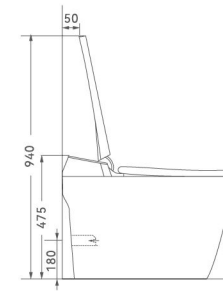

Warm air drying