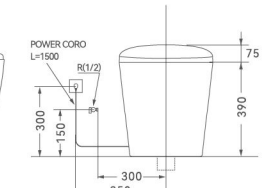

Configuration	Manual Version	- Manual flip cover - Hip clean - Cold and hot massage - Unseat Automatic flushing - Seat temp. adjustable - LED screen display - Automatic seat temp. adjustment function	- Heated seat - Feminine clean - Spray rod regulation - Button flushing - Water temp. adjustable - Ambient night light	- Moisten when seated - Moving clean - Warm air drying - Foot induction flushing - Wind temp. adjustable - Wireless remote control	- Soft and silent closing cover&seat - Spray rod self-clean - Instant warm water - Water pressure regulation - IPX4 waterproof - Backup power when power outage
	Auto Version	+Manual Version - Foam generating function	Radar induction flip cover	Foot induction flip cover	Automatic flushing for men urination