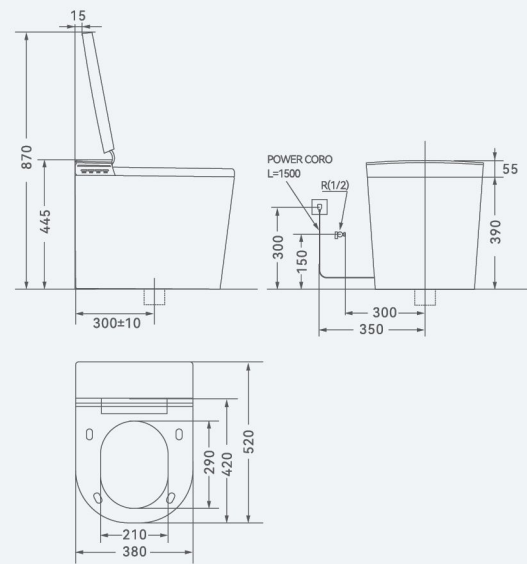

Comfort

An 8cm seat ring width for an ultimate comfort experience!

Whether for prolonged use or daily routines, the widened 8cm seat ring design delivers exceptional comfort. Its ergonomic structure offers optimal sitting support, creating an unparalleled relaxation experience.

FLOOR-MOUNTED

Configuration

Manual Version	Manual flip cover	Heated seat	Moisten when seated
	Hip clean	Feminine clean	Moving clean
	Spray rod self-clean	Cold and hot massage	Spray rod regulation
	Unseat Automatic flushing	Button flushing	Foot induction flushing
	Warm air drying	Instant warm water	Water pressure regulation
	Seat temp. adjustable	Water temp. adjustable	Wind temp. adjustable
	LED screen display	Ambient night light	Wireless remote control
	Soft and silent closing cover&seat	IPX4 waterproof	Backup power when power outage
	Automatic seat temp. adjustment function		

Auto Version	■ +Manual Version	Radar induction flip cover	Foot induction flip cover
	Automatic flushing for men urination	Foam generating function	

Product Information

Size: 520x380x445mm
Seat: 290x210mm
Rated Voltage: 110V/220V
Flushing method: Siphonic flushing
Roughing-in: S-trap 300mm
(Rough in: 200~400mm customizable)
P-trap 180mm
Customized plug types available for different countries.

X-101