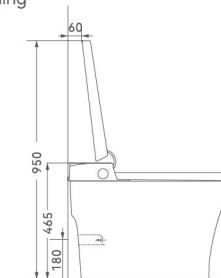

A.I. Comfort

Smart Cleaning System

Every intelligent sensing is a perfect fusion of technology and daily life. With instant warming, stepless pressure adjustment, and precise personalized care, cutting-edge technology seamlessly integrates into your routine, delivering an unparalleled clean and comfortable experience.

Lip-Free Design

Tornado

W-006

Smart toilet

Size: 680x380x465mm
Seat: 300x200mm

Flushing method: Tornado Washdown flushing
Roughing-in: S-trap100~250mm
P-trap 180mm

Rated Voltage: 110V/220V
Customized plug types available for different countries.

Lip-Free Design

Tornado

W-010

Smart toilet

Size: 680x380x465mm
Seat: 300x200mm

Rated Voltage: 110V/220V

Flushing method: Tornado Washdown flushing
Roughing-in: S-trap100~250mm
P-trap 180mm

Customized plug types available for different countries.

Tornado

Configuration	Manual Version	Manual flip cover Hip clean Cold and hot massage Unseat Automatic flushing Seat temp. adjustable LED screen display Automatic seat temp. adjustment function	Heated seat Feminine clean Spray rod regulation Button flushing Water temp. adjustable Ambient night light	Moisten when seated Moving clean Warm air drying Foot induction flushing Wind temp. adjustable Wireless remote control	Soft and silent closing cover&seat Spray rod self-clean Instant warm water Water pressure regulation IPX4 waterproof Backup power when power outage
	Auto Version	■ +Manual Version Foam generating function	Radar induction flip cover	Foot induction flip cover	Automatic flushing for men urination