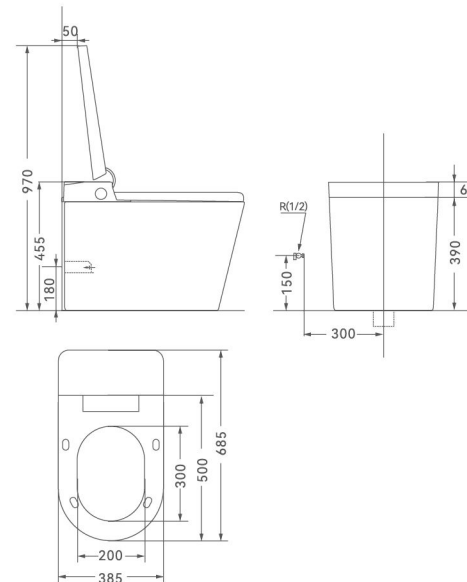

Haven

Skin Care Specialist

Every gentle water stream is a tender dialogue with delicate skin. Featuring instant warm water, pulsating massage, and meticulous care for every cleansing need, it transforms thoughtful 呵护 into a private ritual for you to unwind and rejuvenate.

Design

Configuration

Manual Version	Manual flip cover	Heated seat	Moisten when seated
	Hip clean	Feminine clean	Moving clean
	Spray rod self-clean	Cold and hot massage	Spray rod regulation
	Unseat Automatic flushing	Button flushing	Foot induction flushing
	Warm air drying	Instant warm water	Water pressure regulation
	Seat temp. adjustable	Water temp. adjustable	Wind temp. adjustable
	LED screen display	Ambient night light	Wireless remote control
	Soft and silent closing cover&seat	IPX4 waterproof	Backup power when power outage
	Automatic seat temp. adjustment function		

Auto Version	☒ +Manual Version	Radar induction flip cover	Foot induction flip cover
	Automatic flushing for men urination	Foam generating function	

Product Information

Size: 685x385x455mm
Seat: 300x200mm
Rated Voltage: 110V/220V
Customized plug types available for different countries.

Flushing method: Tornado Washdown flushing
Roughing-in: S-trap 100~250mm
P-trap 180mm

W-013