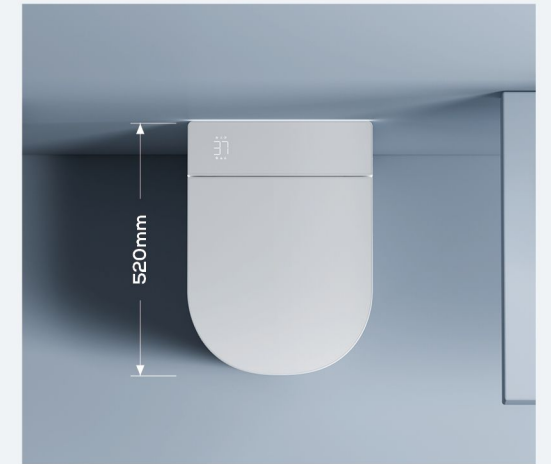

Concise

52cm Smart Toilet

Engineered for space-saving efficiency without compromising advanced features. Perfectly designed for compact homes and small bathrooms, it delivers effortless installation while maximizing your space utilization.

FLOOR-MOUNTED

Configuration

Manual Version	Manual flip cover	Heated seat	Moisten when seated	
	Hip clean	Feminine clean	Moving clean	
	Spray rod self-clean	Cold and hot massage	Spray rod regulation	
	Unseat Automatic flushing	Button flushing	Foot induction flushing	
	Warm air drying	Instant warm water	Water pressure regulation	
	Seat temp. adjustable	Water temp. adjustable	Wind temp. adjustable	
	LED screen display	Ambient night light	Wireless remote control	
	Soft and silent closing cover&seat	IPX4 waterproof	Backup power when power outage	
	Automatic seat temp. adjustment function			
	Auto Version	☒ +Manual Version	Radar induction flip cover	Foot induction flip cover
	Automatic flushing for men urination	Foam generating function		

Product Information

Size: 520x380x440mm
Seat: 290x210mm
Rated Voltage: 110V/220V
Flushing method: Siphonic flushing
Roughing-in: S-trap 300mm
(Rough in: 200~400mm customizable)
P-trap 180mm
Customized plug types available for different countries.

X-105