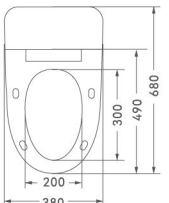

A.I. Comfort

Smart Cleaning System

Every intelligent sensing is a perfect fusion of technology and daily life. With instant warming, stepless pressure adjustment, and precise personalized care, cutting-edge technology seamlessly integrates into your routine, delivering an unparalleled clean and comfortable experience.

Lip-Free Design

Tornado

W-006

Smart toilet

Size: 680x380x465mm
Seat: 300x200mm

Flushing method: Tornado Washdown flushing
Roughing-in: S-trap100~250mm
P-trap 180mm

Rated Voltage: 110V/220V
Customized plug types available for different countries.

Lip-Free Design

Tornado

W-010

Smart toilet

Size: 680x380x465mm
Seat: 300x200mm

Rated Voltage: 110V/220V

Flushing method: Tornado Washdown flushing
Roughing-in: S-trap100~250mm
P-trap 180mm

Customized plug types available for different countries.

Tornado

Configuration	Manual Version	Manual flip cover Hip clean Cold and hot massage Unseat Automatic flushing Seat temp. adjustable LED screen display Automatic seat temp. adjustment function	Heated seat Feminine clean Spray rod regulation Button flushing Water temp. adjustable Ambient night light	Moisten when seated Moving clean Warm air drying Foot induction flushing Wind temp. adjustable Wireless remote control	Soft and silent closing cover&seat Spray rod self-clean Instant warm water Water pressure regulation IPX4 waterproof Backup power when power outage
	Auto Version	■ +Manual Version Foam generating function	Radar induction flip cover	Foot induction flip cover	Automatic flushing for men urination