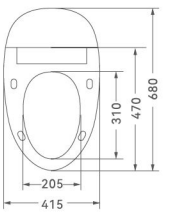

X-003

Smart toilet

Size: 680x415x515mm
 Seat: 310x205mm
 Flushing method: Siphonic flushing
 Roughing-in: S-trap300mm
 (Rough in: 200~400mm customizable)
 Rated Voltage: 110V/220V
 Customized plug types available for different countries.

Moving washing

Button flushing

X-007

Smart toilet

Size: 680x415x520mm
 Seat: 310x205mm
 Flushing method: Siphonic flushing
 Roughing-in: S-trap300mm
 (Rough in: 200~400mm customizable)
 Rated Voltage: 110V/220V
 Customized plug types available for different countries.

Moving washing

Heated seat

X-021

Smart toilet

Size: 685x385x465mm
 Seat: 300x200mm
 Flushing method: Siphonic flushing
 Roughing-in: S-trap300mm
 (Rough in: 200~400mm customizable)
 Rated Voltage: 110V/220V
 Customized plug types available for different countries.