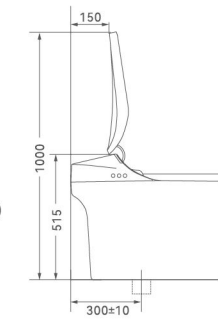

Product Information

Size: 520x380x440mm
 Seat: 290x210mm
 Rated Voltage: 110V/220V
 Flushing method: Siphonic flushing
 Roughing-in: S-trap 300mm
 (Rough in: 200~400mm customizable)
 P-trap 180mm
 Customized plug types available for different countries.

Size: 520x380x395mm
 Seat: 290x210mm
 Rated Voltage: 110V/220V
 Flushing method: Siphonic flushing
 Roughing-in: P-trap 180mm
 Customized plug types available for different countries.

X-705

Reimagine Personality

Size: 700x385x455mm
 Seat: 320x210mm
 Rated Voltage: 110V/220V
 Flushing method: Siphonic flushing
 Roughing-in: S-trap300mm
 (Rough in: 200~400mm customizable)
 Rated Voltage: 110V/220V
 Customized plug types available for different countries.

X-003

Smart toilet

Size: 680x415x515mm
 Seat: 310x205mm
 Flushing method: Siphonic flushing
 Roughing-in: S-trap300mm
 (Rough in: 200~400mm customizable)
 Rated Voltage: 110V/220V
 Customized plug types available for different countries.