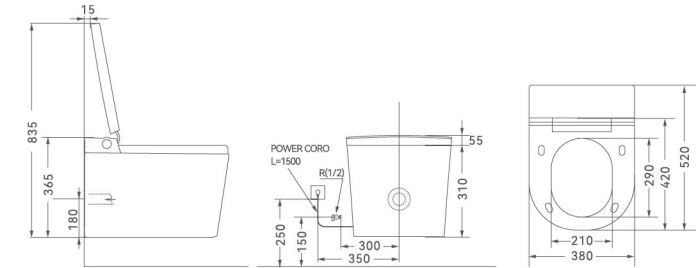

Size: 678x380x780mm
 Seat: 290x210mm
 Flushing method: Washdown flushing
 Roughing-in: S-trap100~250mm
 P-trap 180mm
 Rated Voltage: 110V/220V
 Customized plug types available for different countries.

S-trap:100-250mm with flexible tube

P-trap 180mm

Feminine clean

Radar induction flip cover

Rimless

W-303

Smart Wall-hung toilet

Size: 520x380x365mm
 Seat: 290x210mm
 Rated Voltage: 110V/220V
 Flushing method: Washdown flushing
 Roughing-in: P-trap 180mm
 Customized plug types available for different countries.

P-trap 180mm

Foot induction flushing

Ambient night light

Rimless

W-603

Smart Floor-mounted toilet

Size: 520x380x445mm
 Seat: 290x210mm
 Flushing method: Washdown flushing
 Roughing-in: P-trap 180mm
 Rated Voltage: 110V/220V
 Customized plug types available for different countries.