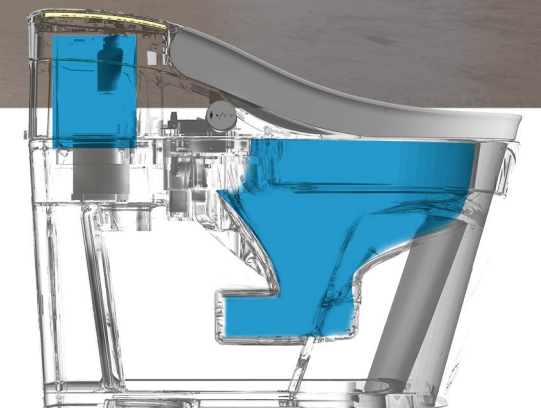

All-in-One Ceramic Water Tank - Enhanced Flushing Experience

We've optimized the internal structure to ensure smooth flushing even during power outages, guaranteeing uninterrupted performance.

The innovative built-in tank design significantly reduces flushing noise (as low as 45dB), delivering a remarkably quiet operation.

Smart Toilet

Non-electric Smart Toilet

Design

Designer's Notes

When designing this smart toilet, we first considered a core issue:
The product must maintain normal operation even in the event of a power outage or unexpected circumstances.
To achieve this, we optimized the flushing system to ensure it can function without electricity.
Next, we specifically improved the noise reduction performance.
Through the unique structural design of the built-in water tank, we made the water flow path smoother, reducing the sound of water colliding with the pipes.
Additionally, our product features a specially designed mechanical flushing function that can be activated by adjusting the configuration.
In other words, even without power, you can still manually operate it to achieve basic bidet functionality.