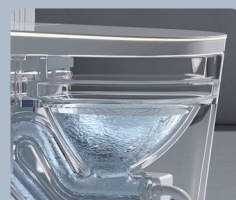

High-Power Flushing System

Configuration

Manual Version	Manual flip cover	Heated seat	Moisten when seated
	Hip clean	Feminine clean	Moving clean
	Spray rod self-clean	Cold and hot massage	Spray rod regulation
	Unseat Automatic flushing	Button flushing	Foot induction flushing
	Warm air drying	Instant warm water	Water pressure regulation
	Seat temp. adjustable	Water temp. adjustable	Wind temp. adjustable
	LED screen display	Ambient night light	Wireless remote control
	Soft and silent closing cover&seat	IPX4 waterproof	Backup power when power outage
	Automatic seat temp. adjustment function		

Auto Version	☒ +Manual Version	Radar induction flip cover	Foot induction flip cover
		Automatic flushing for men urination	Foam generating function

Product Information

Size: 520x380x395mm
Seat: 290x210mm
Rated Voltage: 110V/220V
Flushing method: Siphonic flushing
Roughing-in: P-trap 180mm
Customized plug types available for different countries.

X-705