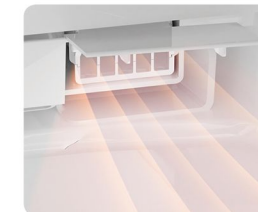

Warm air drying