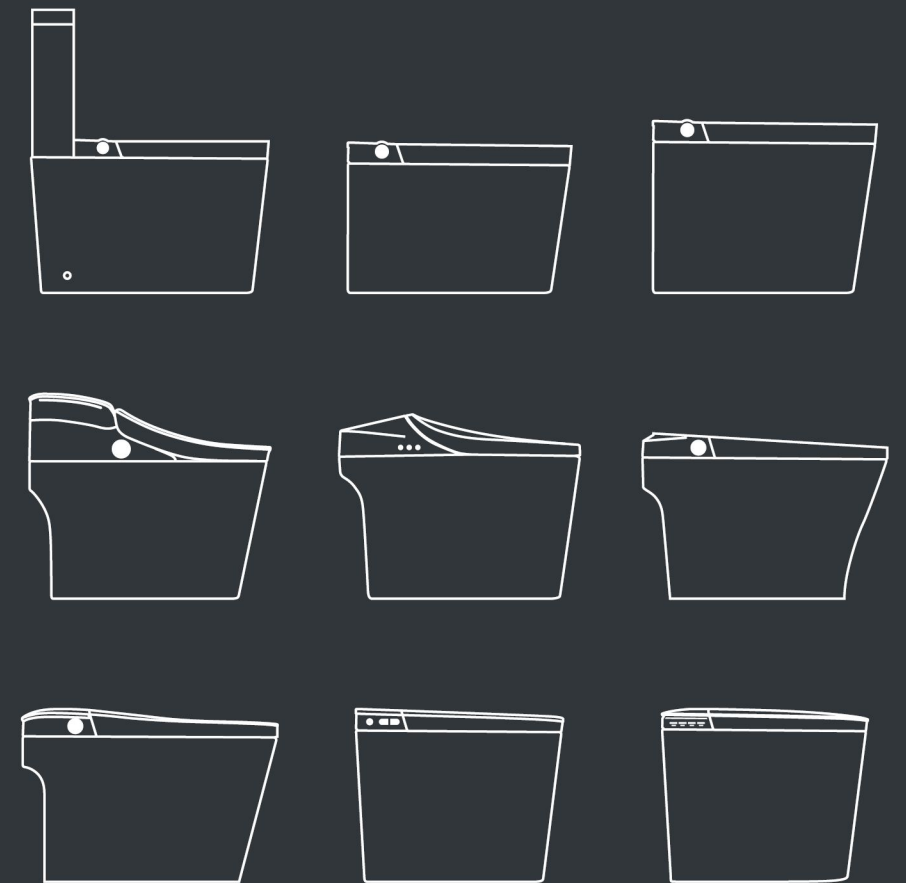

ROMANCE

PRODUCT CATALOGUE

Distinct by
Design

CHAOZHOU ROMANCE CERAMIC TECHNOLOGY CO.,LTD.

Address: Manchang,Gusan village,Guxiang town,Chaoan district,Chaozhou city,Guangdong.

Tel:+(86)0768-6934912
Mobile:+(86)13600126663
Email:sales@romance-cn.com

Fax:+(86)0768-6934913
Whats:+(86)13600126663
Web:www.romance-cn.com

Smart Toilet Catalog **Innovation sets our altitude | Quality defines our longevity**