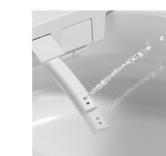

X-005

Smart toilet

Size: 700x385x465mm
Seat: 320x210mm
Flushing method: Siphonic flushing
Roughing-in: S-trap300mm
(Rough in: 200~400mm customizable)
Rated Voltage: 110V/220V
Customized plug types available for different countries.

Moving washing