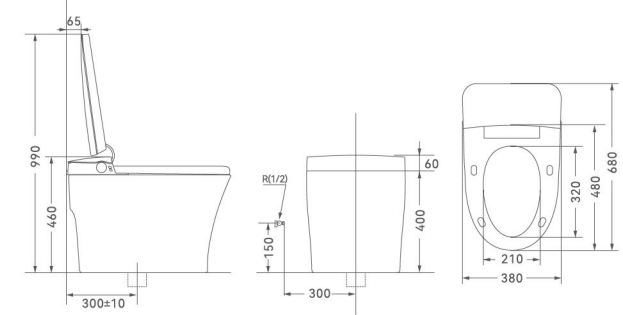

Product Information

Size: 520x380x440mm
 Seat: 290x210mm
 Rated Voltage: 110V/220V
 Flushing method: Siphonic flushing
 Roughing-in: S-trap 300mm
 (Rough in: 200~400mm customizable)
 P-trap 180mm
 Customized plug types available for different countries.

No batteries or water pressure required – simply operate with ease to enjoy comfortable, high-efficiency rinsing.

Pure Wash

Plug-Free

i-001

Non-electric smart toilet

Size: 680x380x460mm
 Seat: 320x210mm
 Flushing method: Siphonic flushing
 Roughing-in: S-trap 300mm
 (Rough in: 200~400mm customizable)
 P-trap 180mm

Plug-Free

i-002

Non-electric smart toilet

Size: 700x385x455mm
 Seat: 320x210mm
 Flushing method: Siphonic flushing
 Roughing-in: S-trap 300mm
 (Rough in: 200~400mm customizable)
 P-trap 180mm

Plug-Free

i-006