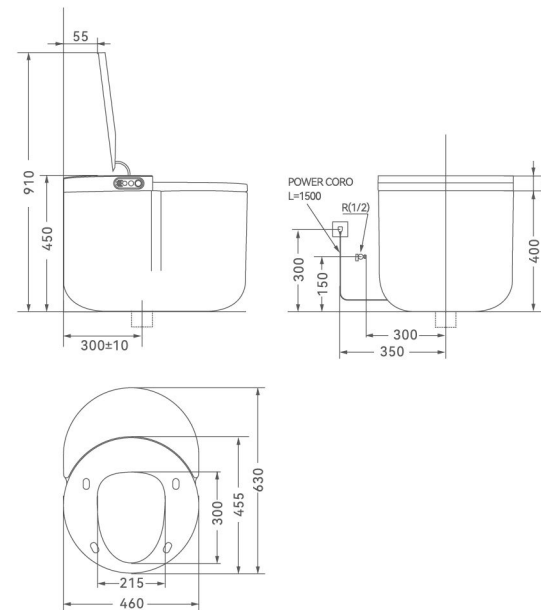

46cm Race

Wide & Comfortable

Compared to conventional seats, the SunMoon Series features an extra-large 46cm seat ring design, providing more spacious room and significantly enhanced comfort. Even prolonged sitting feels effortless, delivering a lasting comfortable experience.