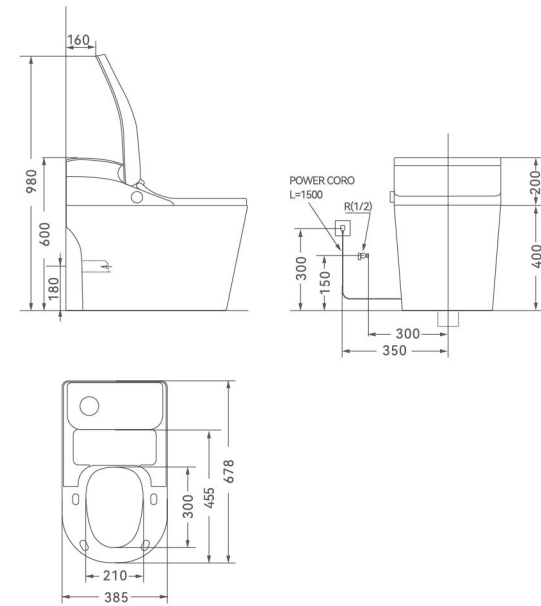

Silent Flow

QuietComfort

Innovative built-in water tank design eliminates traditional bathroom noise, delivering a whisper-quiet flushing experience.
Operates without water pressure dependence and functions reliably even during power outages, ensuring consistent performance in all conditions.

Configuration

Manual Version	Manual flip cover	Heated seat	Moisten when seated
	Hip clean	Feminine clean	Moving clean
	Spray rod self-clean	Cold and hot massage	Spray rod regulation
	Unseat Automatic flushing	Button flushing	Foot induction flushing
	Warm air drying	Instant warm water	Water pressure regulation
	Seat temp. adjustable	Water temp. adjustable	Wind temp. adjustable
	LED screen display	Ambient night light	Wireless remote control
	Soft and silent closing cover&seat	IPX4 waterproof	Backup power when power outage
	Automatic seat temp. adjustment function		

Auto Version	☒ +Manual Version	Radar induction flip cover	Foot induction flip cover
	Automatic flushing for men urination	Foam generating function	

Product Information

Size: 678x385x600mm
Seat: 300x210mm
Rated Voltage: 110V/220V
Customized plug types available for different countries.

Flushing method: Rimless Washdown flushing
Roughing-in: S-trap 100~250mm
P-trap 180mm

W-009