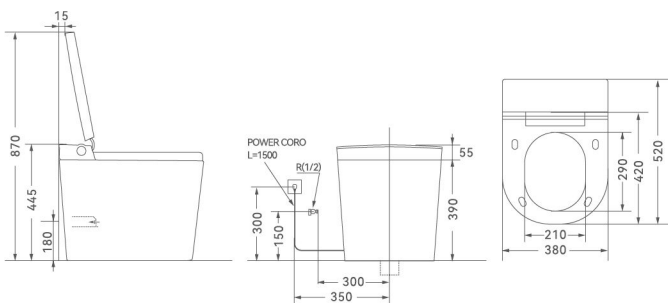

W-603

Smart Floor-mounted toilet

Size: 520x380x445mm
Seat: 290x210mm
Flushing method: Washdown flushing
Roughing-in: P-trap 180mm
Rated Voltage: 110V/220V
Customized plug types available for different countries.

P-trap 180mm

Warm air drying

Heated seat