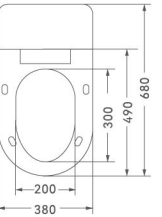

Serene

Comfort Living System

Every gentle touch speaks silently of quality and elegance. With soothing warm air, instant drying, and thoughtful protection for your intimate health every day, it allows an elegant lifestyle to begin with every refreshing and comfortable morning and night.

Lip-Free Design

Tornado

W-011

Smart toilet

Size: 680x380x480mm

Seat: 300x200mm

Rated Voltage: 110V/220V

Flushing method: Tornado Washdown flushing

Roughing-in: S-trap100~250mm
P-trap 180mm

Customized plug types available for different countries.

S-trap:100~250mm with flexible tube

P-trap 180mm

Tornado

Lip-Free Design

Tornado

W-012

Smart toilet

Size: 680x380x475mm

Seat: 300x200mm

Flushing method: Tornado Washdown flushing

Roughing-in: S-trap100~250mm
P-trap 180mm

Customized plug types available for different countries.

S-trap:100~250mm with flexible tube

P-trap 180mm

Configuration

Manual Version

Manual flip cover	Heated seat	Moisten when seated	Soft and silent closing cover&seat
Hip clean	Feminine clean	Moving clean	Spray rod self-clean
Cold and hot massage	Spray rod regulation	Warm air drying	Instant warm water
Unseat Automatic flushing	Button flushing	Foot induction flushing	Water pressure regulation
Seat temp. adjustable	Water temp. adjustable	Wind temp. adjustable	IPX4 waterproof
LED screen display	Ambient night light	Wireless remote control	Backup power when power outage
Automatic seat temp. adjustment function			

Auto Version

+Manual Version	Radar induction flip cover	Foot induction flip cover	Automatic flushing for men urination
Foam generating function