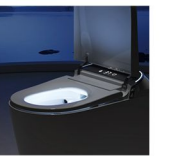

Ambient night light

Configuration

Manual Version

Manual flip cover	Heated seat	Moisten when seated	Soft and silent closing cover&seat
Hip clean	Feminine clean	Moving clean	Spray rod self-clean
Cold and hot massage	Spray rod regulation	Warm air drying	Instant warm water
Unseat Automatic flushing	Button flushing	Foot induction flushing	Water pressure regulation
Seat temp. adjustable	Water temp. adjustable	Wind temp. adjustable	IPX4 waterproof
LED screen display	Ambient night light	Wireless remote control	Backup power when power outage
Automatic seat temp. adjustment function			

Auto Version

+Manual Version	Radar induction flip cover	Foot induction flip cover	Automatic flushing for men urination
Foam generating function