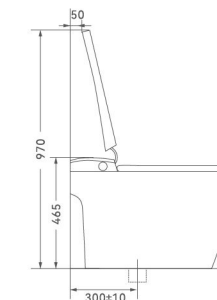

Moving washing

Button flushing

X-007

Smart toilet

Size: 680x415x520mm
 Seat: 310x205mm
 Flushing method: Siphonic flushing
 Roughing-in: S-trap300mm
 (Rough in: 200~400mm customizable)
 Rated Voltage: 110V/220V
 Customized plug types available for different countries.

Moving washing

Heated seat

X-021

Smart toilet

Size: 685x385x465mm
 Seat: 300x200mm
 Flushing method: Siphonic flushing
 Roughing-in: S-trap300mm
 (Rough in: 200~400mm customizable)
 Rated Voltage: 110V/220V
 Customized plug types available for different countries.