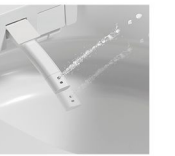

Roughing-in: S-trap100~250mm
P-trap 180mm

Customized plug types available for different countries.

S-trap:100~250mm with flexible tube

P-trap 180mm

Tornado

Moving washing

Lip-Free Design

Tornado