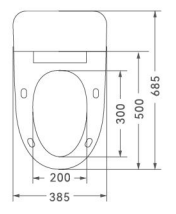

Configuration	Manual Version	- Manual flip cover - Hip clean - Cold and hot massage - Unseat Automatic flushing - Seat temp. adjustable - LED screen display - Automatic seat temp. adjustment function	- Heated seat - Feminine clean - Spray rod regulation - Button flushing - Water temp. adjustable - Ambient night light	- Moisten when seated - Moving clean - Warm air drying - Foot induction flushing - Wind temp. adjustable - Wireless remote control	- Soft and silent closing cover&seat - Spray rod self-clean - Instant warm water - Water pressure regulation - IPX4 waterproof - Backup power when power outage
	Auto Version	+Manual Version - Foam generating function	Radar induction flip cover	Foot induction flip cover	Automatic flushing for men urination