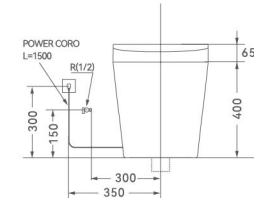

A.I. Comfort

Smart Cleaning System

Every intelligent sensing is a perfect fusion of technology and daily life. With instant warming, stepless pressure adjustment, and precise personalized care, cutting-edge technology seamlessly integrates into your routine, delivering an unparalleled clean and comfortable experience.

Lip-Free Design

Tornado

W-006

Smart toilet

Size: 680x380x465mm
Seat: 300x200mm

Flushing method: Tornado Washdown flushing
Roughing-in: S-trap100~250mm
P-trap 180mm

Rated Voltage: 110V/220V
Customized plug types available for different countries.

Tornado

Lip-Free Design

Tornado

W-010

Smart toilet

Size: 680x380x465mm
Seat: 300x200mm

Rated Voltage: 110V/220V

Flushing method: Tornado Washdown flushing
Roughing-in: S-trap100~250mm
P-trap 180mm

Customized plug types available for different countries.

Configuration	Manual Version	Manual flip cover Hip clean Cold and hot massage Unseat Automatic flushing Seat temp. adjustable LED screen display Automatic seat temp. adjustment function	Heated seat Feminine clean Spray rod regulation Button flushing Water temp. adjustable Ambient night light	Moisten when seated Moving clean Warm air drying Foot induction flushing Wind temp. adjustable Wireless remote control	Soft and silent closing cover&seat Spray rod self-clean Instant warm water Water pressure regulation IPX4 waterproof Backup power when power outage
	Auto Version	■ +Manual Version Foam generating function	Radar induction flip cover	Foot induction flip cover	Automatic flushing for men urination