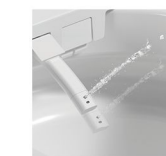

Moving washing

Heated seat

X-008

Smart toilet

Size: 700x385x455mm
 Seat: 320x207mm
 Flushing method: Siphonic flushing
 Roughing-in: S-trap300mm
 (Rough in: 200~400mm customizable)
 Rated Voltage: 110V/220V
 Customized plug types available for different countries.