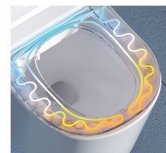

Tornado

W-503

Smart Two-piece Toilet

Size: 678x380x780mm
Seat: 290x210mm
Flushing method: Washdown flushing
Roughing-in: S-trap100~250mm
P-trap 180mm
Rated Voltage: 110V/220V
Customized plug types available for different countries.

S-trap:100-250mm with flexible tube

P-trap 180mm

Rimless

W-303

Smart Wall-hung toilet

Size: 520x380x365mm
Seat: 290x210mm
Rated Voltage: 110V/220V
Flushing method: Washdown flushing
Roughing-in: P-trap 180mm
Customized plug types available for different countries.

P-trap 180mm

Rimless

W-603

Smart Floor-mounted toilet

Size: 520x380x445mm
Seat: 290x210mm
Flushing method: Washdown flushing
Roughing-in: P-trap 180mm
Rated Voltage: 110V/220V
Customized plug types available for different countries.

P-trap 180mm

Configuration	Manual Version	Manual flip cover Hip clean Cold and hot massage Unseat Automatic flushing Seat temp. adjustable LED screen display Automatic seat temp. adjustment function	Heated seat Feminine clean Spray rod regulation Button flushing Water temp. adjustable Ambient night light	Moisten when seated Moving clean Warm air drying Foot induction flushing Wind temp. adjustable Wireless remote control	Soft and silent closing cover&seat Spray rod self-clean Instant warm water Water pressure regulation IPX4 waterproof Backup power when power outage
	Auto Version	+Manual Version Foam generating function	Radar induction flip cover	Foot induction flip cover	Automatic flushing for men urination