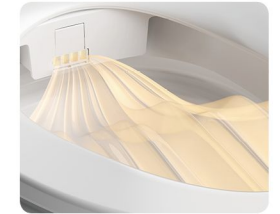

Warm air drying