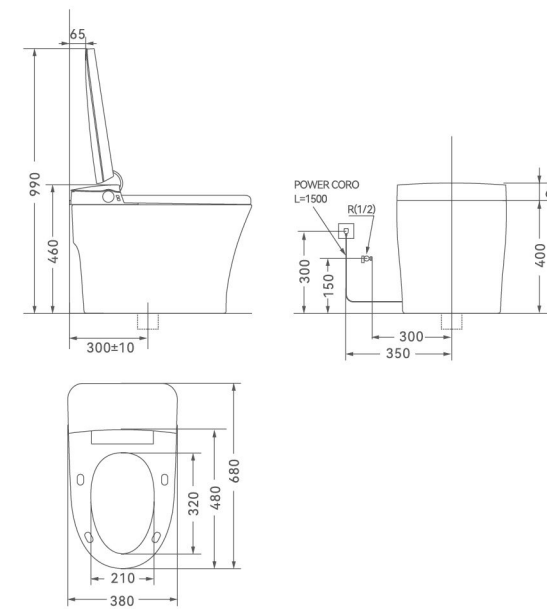

Vibe

Signature Style

Every design detail reflects your personality and taste. From bold color contrasts to innovative shapes, it seamlessly blends bathroom space with individuality. Each use becomes an artistic journey, transforming your bathroom into a home centerpiece.

Configuration

Manual Version	Manual flip cover	Heated seat	Moisten when seated
	Hip clean	Feminine clean	Moving clean
	Spray rod self-clean	Cold and hot massage	Spray rod regulation
	Unseat Automatic flushing	Button flushing	Foot induction flushing
	Warm air drying	Instant warm water	Water pressure regulation
	Seat temp. adjustable	Water temp. adjustable	Wind temp. adjustable
	LED screen display	Ambient night light	Wireless remote control
	Soft and silent closing cover&seat	IPX4 waterproof	Backup power when power outage
	Automatic seat temp. adjustment function		

Auto Version	☒ +Manual Version	Radar induction flip cover	Foot induction flip cover
	Automatic flushing for men urination	Foam generating function	

Product Information

Size: 680x380x460mm
Seat: 320x210mm
Rated Voltage: 110V/220V
Flushing method: Siphonic flushing
Roughing-in: S-trap300mm
(Rough in: 200~400mm customizable)
Rated Voltage: 110V/220V
Customized plug types available for different countries.

X-001