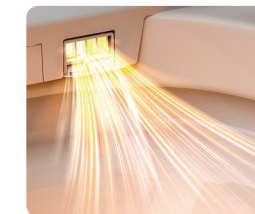

Warm air drying