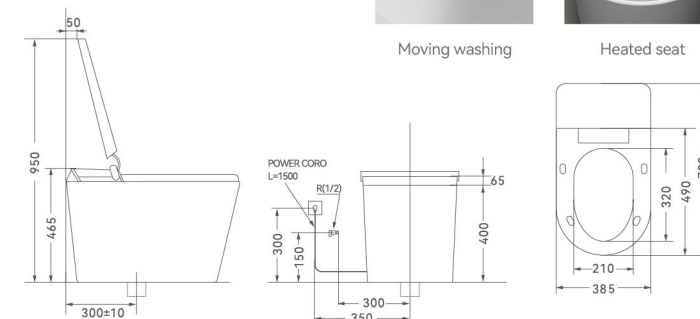

X-005

Smart toilet

Size: 700x385x465mm
 Seat: 320x210mm
 Flushing method: Siphonic flushing
 Roughing-in: S-trap300mm
 (Rough in: 200~400mm customizable)
 Rated Voltage: 110V/220V
 Customized plug types available for different countries.