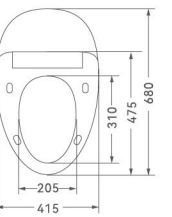

Product Information

Size: 520x380x440mm
 Seat: 290x210mm
 Rated Voltage: 110V/220V
 Flushing method: Siphonic flushing
 Roughing-in: S-trap 300mm
 (Rough in: 200~400mm customizable)
 P-trap 180mm
 Customized plug types available for different countries.

Size: 700x385x455mm
 Seat: 320x210mm
 Rated Voltage: 110V/220V
 Flushing method: Siphonic flushing
 Roughing-in: S-trap300mm
 (Rough in: 200~400mm customizable)
 Rated Voltage: 110V/220V
 Customized plug types available for different countries.

X-003

Smart toilet

Size: 680x415x515mm
 Seat: 310x205mm
 Flushing method: Siphonic flushing
 Roughing-in: S-trap300mm
 (Rough in: 200~400mm customizable)
 Rated Voltage: 110V/220V
 Customized plug types available for different countries.

Moving washing

Button flushing

X-007

Smart toilet

Size: 680x415x520mm
 Seat: 310x205mm
 Flushing method: Siphonic flushing
 Roughing-in: S-trap300mm
 (Rough in: 200~400mm customizable)
 Rated Voltage: 110V/220V
 Customized plug types available for different countries.