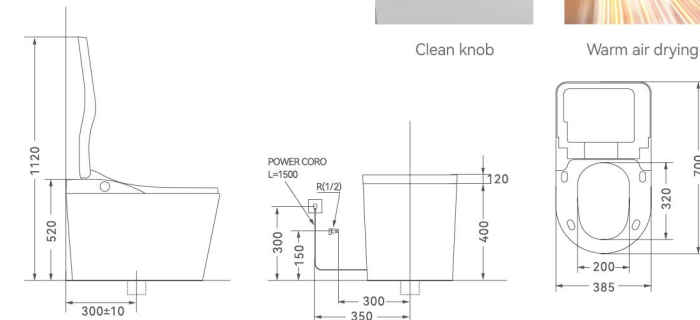

Product Information

Size: 520x380x440mm
 Seat: 290x210mm
 Rated Voltage: 110V/220V
 Flushing method: Siphonic flushing
 Roughing-in: S-trap 300mm
 (Rough in: 200~400mm customizable)
 P-trap 180mm
 Customized plug types available for different countries.

Moving washing

Heated seat

X-008

Smart toilet

Size: 700x385x455mm
 Seat: 320x207mm
 Flushing method: Siphonic flushing
 Roughing-in: S-trap300mm
 (Rough in: 200~400mm customizable)
 Rated Voltage: 110V/220V
 Customized plug types available for different countries.

Moving washing

Warm air drying

X-023

Smart toilet

Size: 700x385x520mm
 Seat: 320x200mm
 Flushing method: Siphonic flushing
 Roughing-in: S-trap300mm
 (Rough in: 200~400mm customizable)
 Rated Voltage: 110V/220V
 Customized plug types available for different countries.