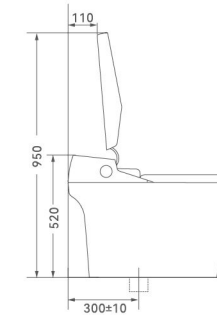

Product Information

Size: 520x380x440mm
 Seat: 290x210mm
 Rated Voltage: 110V/220V
 Flushing method: Siphonic flushing
 Roughing-in: S-trap 300mm
 (Rough in: 200~400mm customizable)
 P-trap 180mm
 Customized plug types available for different countries.

X-003

Smart toilet

Size: 680x415x515mm
 Seat: 310x205mm
 Flushing method: Siphonic flushing
 Roughing-in: S-trap300mm
 (Rough in: 200~400mm customizable)
 Rated Voltage: 110V/220V
 Customized plug types available for different countries.

Moving washing

Button flushing

X-007

Smart toilet

Size: 680x415x520mm
 Seat: 310x205mm
 Flushing method: Siphonic flushing
 Roughing-in: S-trap300mm
 (Rough in: 200~400mm customizable)
 Rated Voltage: 110V/220V
 Customized plug types available for different countries.

Moving washing

Heated seat

X-021

Smart toilet

Size: 685x385x465mm
 Seat: 300x200mm
 Flushing method: Siphonic flushing
 Roughing-in: S-trap300mm
 (Rough in: 200~400mm customizable)
 Rated Voltage: 110V/220V
 Customized plug types available for different countries.