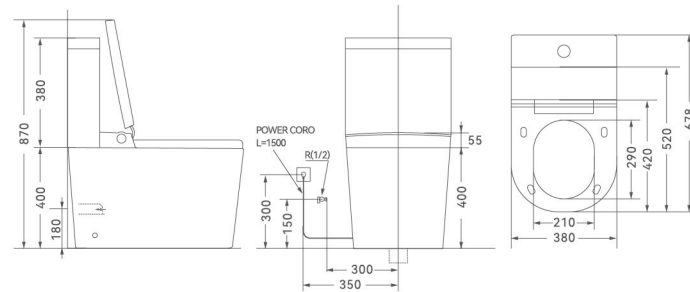

Size: 678x380x780mm
 Seat: 290x210mm
 Flushing method: Washdown flushing
 Roughing-in: S-trap100~250mm
 P-trap 180mm
 Rated Voltage: 110V/220V
 Customized plug types available for different countries.

S-trap:100-250mm with flexible tube

P-trap 180mm

Feminine clean

Radar induction flip cover

Rimless

W-303

Smart Wall-hung toilet

Size: 520x380x365mm
 Seat: 290x210mm
 Rated Voltage: 110V/220V
 Flushing method: Washdown flushing
 Roughing-in: P-trap 180mm
 Customized plug types available for different countries.