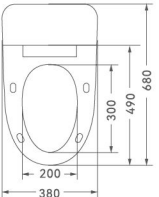

A.I. Comfort

Smart Cleaning System

Every intelligent sensing is a perfect fusion of technology and daily life. With instant warming, stepless pressure adjustment, and precise personalized care, cutting-edge technology seamlessly integrates into your routine, delivering an unparalleled clean and comfortable experience.

Lip-Free Design

Tornado

W-006

Smart toilet

Size: 680x380x465mm
Seat: 300x200mm

Flushing method: Tornado Washdown flushing
Roughing-in: S-trap100~250mm
P-trap 180mm

Rated Voltage: 110V/220V
Customized plug types available for different countries.

Tornado

Lip-Free Design

Tornado

W-010

Smart toilet

Size: 680x380x465mm
Seat: 300x200mm

Rated Voltage: 110V/220V

Flushing method: Tornado Washdown flushing
Roughing-in: S-trap100~250mm
P-trap 180mm

Customized plug types available for different countries.

Configuration	Manual Version	Manual flip cover Hip clean Cold and hot massage Unseat Automatic flushing Seat temp. adjustable LED screen display Automatic seat temp. adjustment function	Heated seat Feminine clean Spray rod regulation Button flushing Water temp. adjustable Ambient night light	Moisten when seated Moving clean Warm air drying Foot induction flushing Wind temp. adjustable Wireless remote control	Soft and silent closing cover&seat Spray rod self-clean Instant warm water Water pressure regulation IPX4 waterproof Backup power when power outage
	Auto Version	■ +Manual Version Foam generating function	Radar induction flip cover	Foot induction flip cover	Automatic flushing for men urination