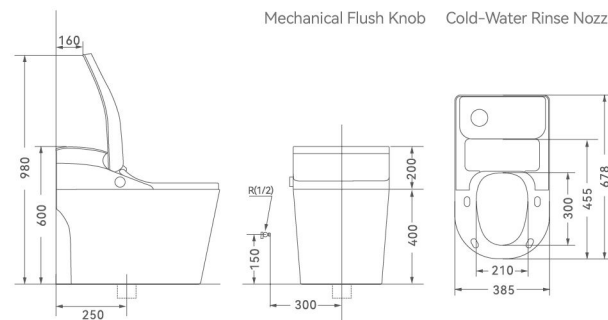

i-009

Non-electric smart toilet

Size: 678x385x600mm
 Seat: 300x210mm
 Flushing method: Siphonic flushing
 Roughing-in: S-trap 250/300mm
 Flushing method: Rimless Washdown flushing
 Roughing-in: S-trap 100~250mm
 P-trap 180mm

Mechanical Flush Knob

Cold-Water Rinse Nozzle

S-trap:100~250mm with flexible tube

P-trap 180mm

Function	1	2	3
	No water pressure limitation	Hip clean	Soft and silent closing cover&seat
	Intelligent control knob	Unseat Automatic flushing	Water pressure regulation
	No power required	Cold-water clean	Button flushing
	Feminine clean	Ordinary fitting	Foot induction flushing