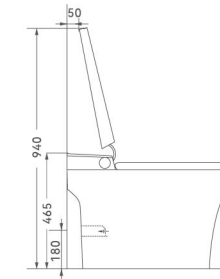

A.I. Comfort

Smart Cleaning System

Every intelligent sensing is a perfect fusion of technology and daily life. With instant warming, stepless pressure adjustment, and precise personalized care, cutting-edge technology seamlessly integrates into your routine, delivering an unparalleled clean and comfortable experience.

Lip-Free Design

Tornado

W-006

Smart toilet

Size: 680x380x465mm
Seat: 300x200mm

Flushing method: Tornado Washdown flushing
Roughing-in: S-trap100~250mm
P-trap 180mm

Rated Voltage: 110V/220V
Customized plug types available for different countries.

Tornado

Lip-Free Design

Tornado

W-010

Smart toilet

Size: 680x380x465mm
Seat: 300x200mm

Rated Voltage: 110V/220V

Flushing method: Tornado Washdown flushing
Roughing-in: S-trap100~250mm
P-trap 180mm

Customized plug types available for different countries.

Configuration	Manual Version	Manual flip cover Hip clean Cold and hot massage Unseat Automatic flushing Seat temp. adjustable LED screen display Automatic seat temp. adjustment function	Heated seat Feminine clean Spray rod regulation Button flushing Water temp. adjustable Ambient night light	Moisten when seated Moving clean Warm air drying Foot induction flushing Wind temp. adjustable Wireless remote control	Soft and silent closing cover&seat Spray rod self-clean Instant warm water Water pressure regulation IPX4 waterproof Backup power when power outage
	Auto Version	■ +Manual Version Foam generating function	Radar induction flip cover	Foot induction flip cover	Automatic flushing for men urination