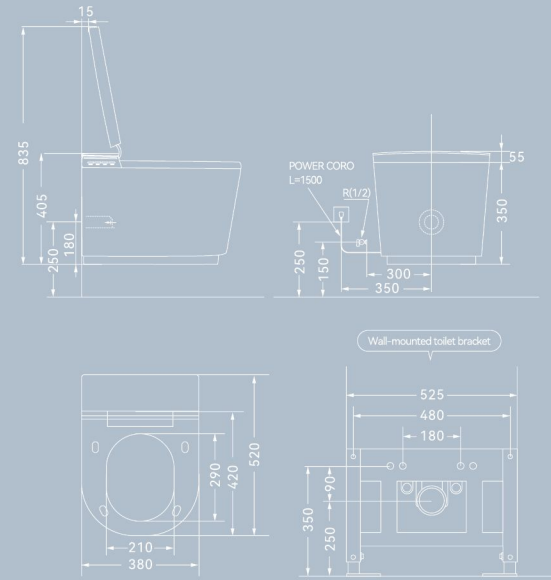

Designed for compact spaces

Featuring a compact design and efficient functionality to enhance spatial perception, while remaining easy to clean.

WALL-HUNG

Compact