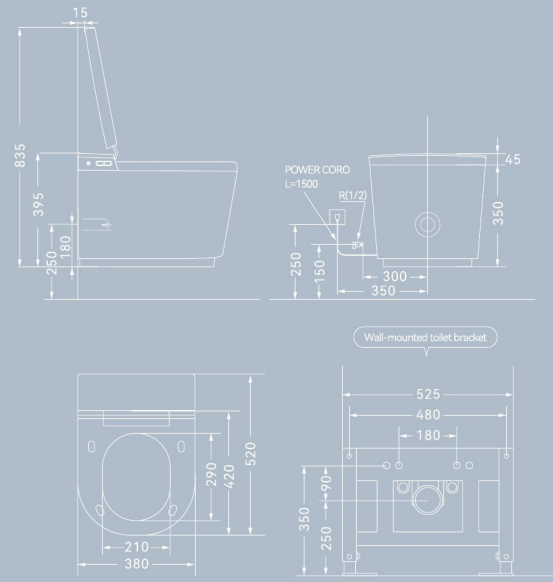

Product Information

Size: 520x380x440mm
 Seat: 290x210mm
 Rated Voltage: 110V/220V
 Flushing method: Siphonic flushing
 Roughing-in: S-trap 300mm
 (Rough in: 200~400mm customizable)
 P-trap 180mm
 Customized plug types available for different countries.

X-105

Wall-hung Installation

Floating design maximizes space, creating an airy feel in compact bathrooms. Fully elevated base allows complete under-toilet access for hassle-free cleaning.

WALL-HUNG

Flexible