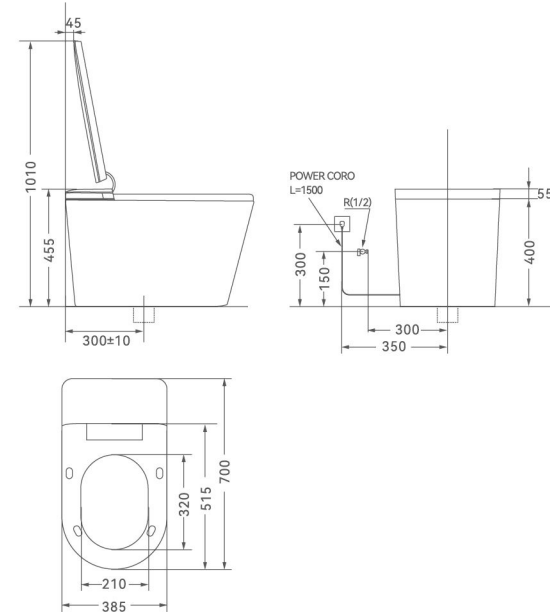

Whisper

Pure Moments

Every silent flush perfectly embodies comfort and cleanliness. With warm water, intelligent spray, and gentle care for every inch of skin, it offers you a moment of tranquility and relaxation in your busy life.