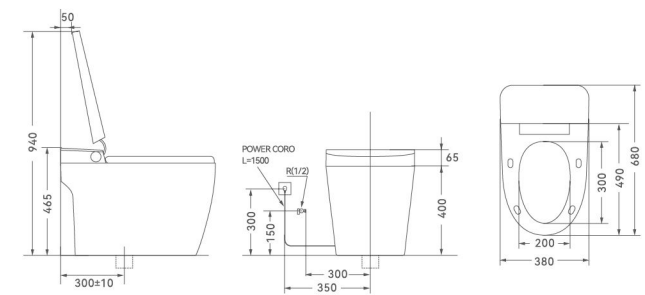

Plug-Free

i-002

Non-electric smart toilet

Size: 700x385x455mm
 Seat: 320x210mm
 Flushing method: Siphonic flushing
 Roughing-in: S-trap 300mm
 (Rough in: 200~400mm customizable)
 P-trap 180mm

Plug-Free

i-006

Non-electric smart toilet

Size: 680x380x465mm
 Seat: 300x200mm
 Flushing method: Siphonic flushing
 Roughing-in: S-trap 300mm
 (Rough in: 200~400mm customizable)
 P-trap 180mm

No water pressure limitation