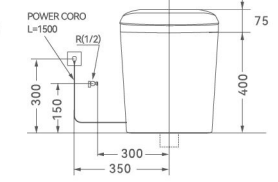

Warm air drying