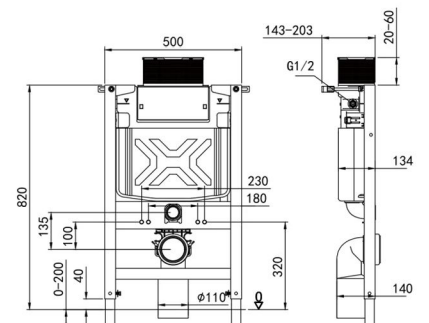

3001

Water Tank