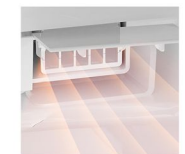

Moving washing

Heated seat

X-021

Smart toilet

Size: 685x385x465mm
 Seat: 300x200mm
 Flushing method: Siphonic flushing
 Roughing-in: S-trap300mm
 (Rough in: 200~400mm customizable)
 Rated Voltage: 110V/220V
 Customized plug types available for different countries.