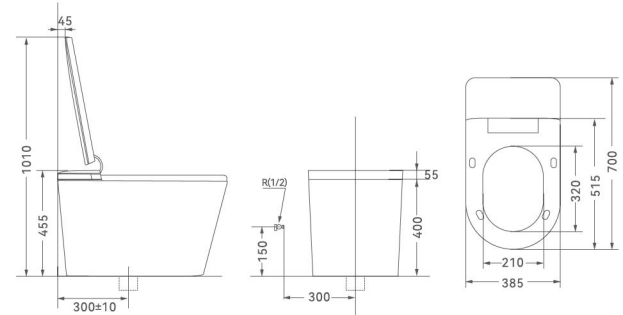

No batteries or water pressure required – simply operate with ease to enjoy comfortable, high-efficiency rinsing.

Pure Wash

Plug-Free

i-001

Non-electric smart toilet

Size: 680x380x460mm
 Seat: 320x210mm
 Flushing method: Siphonic flushing
 Roughing-in: S-trap 300mm
 (Rough in: 200~400mm customizable)
 P-trap 180mm

Plug-Free

i-002

Non-electric smart toilet

Size: 700x385x455mm
 Seat: 320x210mm
 Flushing method: Siphonic flushing
 Roughing-in: S-trap 300mm
 (Rough in: 200~400mm customizable)
 P-trap 180mm

Plug-Free

i-006