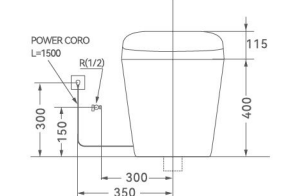

X-003

Smart toilet

Size: 680x415x515mm
 Seat: 310x205mm
 Flushing method: Siphonic flushing
 Roughing-in: S-trap300mm
 (Rough in: 200~400mm customizable)
 Rated Voltage: 110V/220V
 Customized plug types available for different countries.

Moving washing

Button flushing

X-007

Smart toilet

Size: 680x415x520mm
 Seat: 310x205mm
 Flushing method: Siphonic flushing
 Roughing-in: S-trap300mm
 (Rough in: 200~400mm customizable)
 Rated Voltage: 110V/220V
 Customized plug types available for different countries.