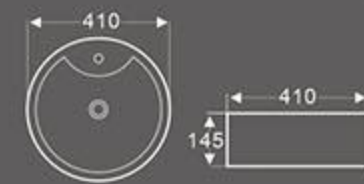

BA-106
Art Basin
Size: 400X400X160 mm
Vitreous china
Above counter mounting