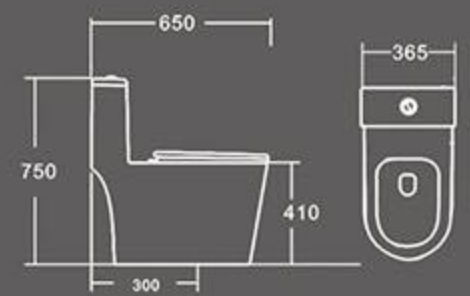

Size: **630X360X740** mm
S-trap,300mm roughing-in

TB-128
Siphon JET One-piece Toilet

Size: **710X375X765** mm
S-trap,300mm roughing-in

TB-132
Siphon Vortex One-piece Toilet

Size: **650X365X750** mm
S-trap,300mm roughing-in