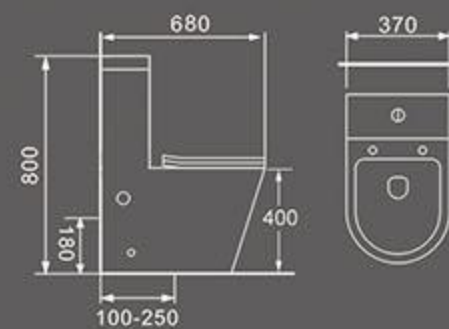

Size: **680X370X800** mm
S-trap:250/300mm roughing-in
P-trap:180mm roughing-in

TA-056
Rimless washdown two piece toilet