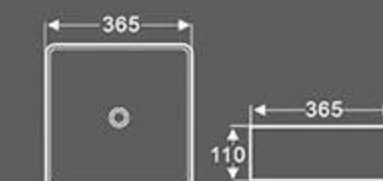

BA-427A
Art Basin
Size: 485x375x110 mm
Vitreous china
Above counter mounting