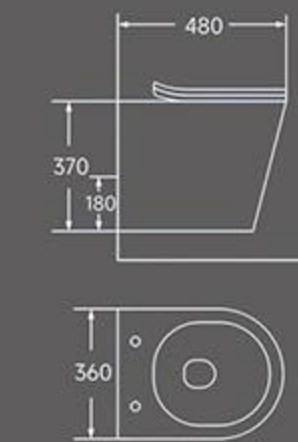

B-056
Back to wall toilet

Rimless washdown flushing
Size: **560x360x400**mm
P trap:180mm

TW-056
Wall-hung Toilet

Rimless washdown flushing
Size: **485x365x365**mm
P trap:180mm

FW-056
Wall-hung Bidet

Size: **515x360x345**mm
Wall-hung installation

TW-017
Wall-hung Toilet
Rimless washdown flushing
Size: 520x375x370mm
P trap: 180mm

TW-018
Wall-hung Toilet
Rimless washdown flushing
Size: 515x370x370mm
P trap: 180mm

TW-019
Wall-hung Toilet
Rimless washdown flushing
Size: 520x345x375mm
P trap: 180mm

TW-020
Wall-hung Toilet
Rimless washdown flushing
Size: 530x360x390mm
P trap: 180mm

TW-021
Wall-hung Toilet
Rimless washdown flushing
Size: 520x360x370mm
P trap: 180mm

TW-022
Wall-hung Toilet
Rimless washdown flushing
Size: 480x360x370mm
P trap: 180mm