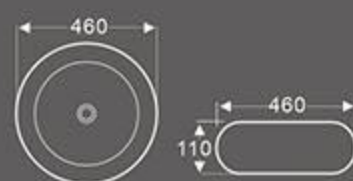

BA-114A
Art Basin
Size: 500X500X130 mm
Vitreous china
Above counter mounting