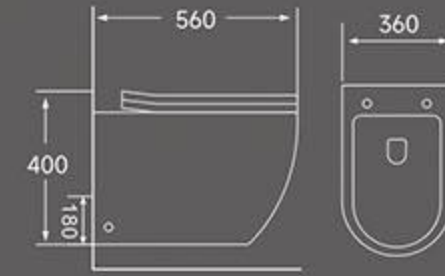

FW-054
Wall-hung Bidet

Size: **495x370x330**mm
Wall-hung installation

TW-054
Wall-hung Toilet

Rimless

Rimless washdown flushing
Size: **485x365x365**mm
P trap: 180mm

TA-054
Rimless washdown two piece toilet