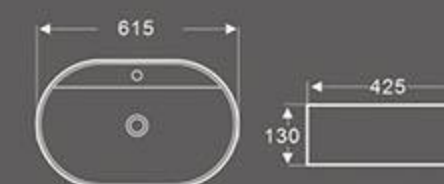

BA-425C
Art Basin
Size: **805X415X130** mm
Vitreous china
Above counter mounting