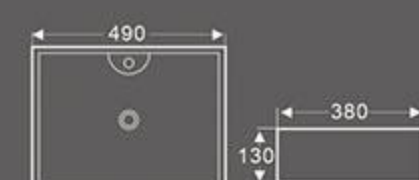

BA-380
Art Basin
Size: 450x360x125 mm
Vitreous china
Above counter mounting