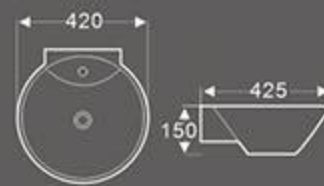

BA-213
Art Basin
Size: 295X290X110 mm
Vitreous china
Wall-hung installation