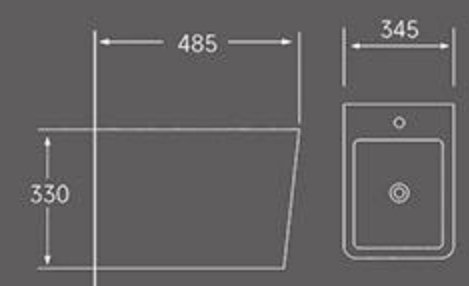

B-055
Back to wall toilet

Rimless washdown flushing
Size:560x345x400mm
P trap:180 mm

TW-055
Wall-hung Toilet

Rimless washdown flushing
Size:520x340x370mm
P trap:180mm

TB-086
Rimless washdown one piece toilet

Size: 690X360X805 mm
S-trap:100-250mm roughing-in
P-trap:180mm roughing-in

FW-055
Wall-hung Bidet

Size:485x345x330mm
Wall-hung installation

UNIQUE CHARM

Minimalist style design elegant, with a natural beauty of the unique charm, both the rhythm of the times and contains a classical sense of humanity.