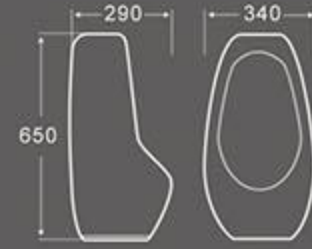

U-017
Urinal
Size: 340X290X650 mm
Wall hung installation