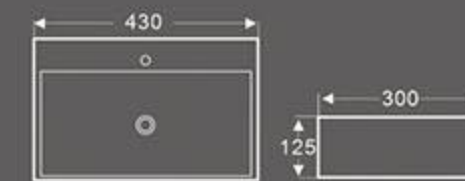

BA-224
Art Basin
Size: 400x370x125 mm
Vitreous china
Above counter mounting