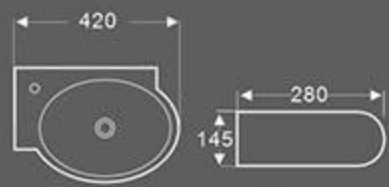

BA-377
Art Basin
Size: 395X295X120 mm
Vitreous china
Wall-hung installation