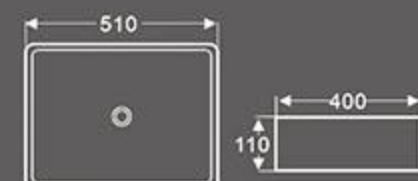

BA-442F

Art Basin
Size: 420x365x120 mm
Vitreous china
Above counter mounting

BA-187
Art Basin
Size: 600x400x110 mm
Vitreous china
Above counter mounting

BA-187A
Art Basin
Size: 510x400x110 mm
Vitreous china
Above counter mounting