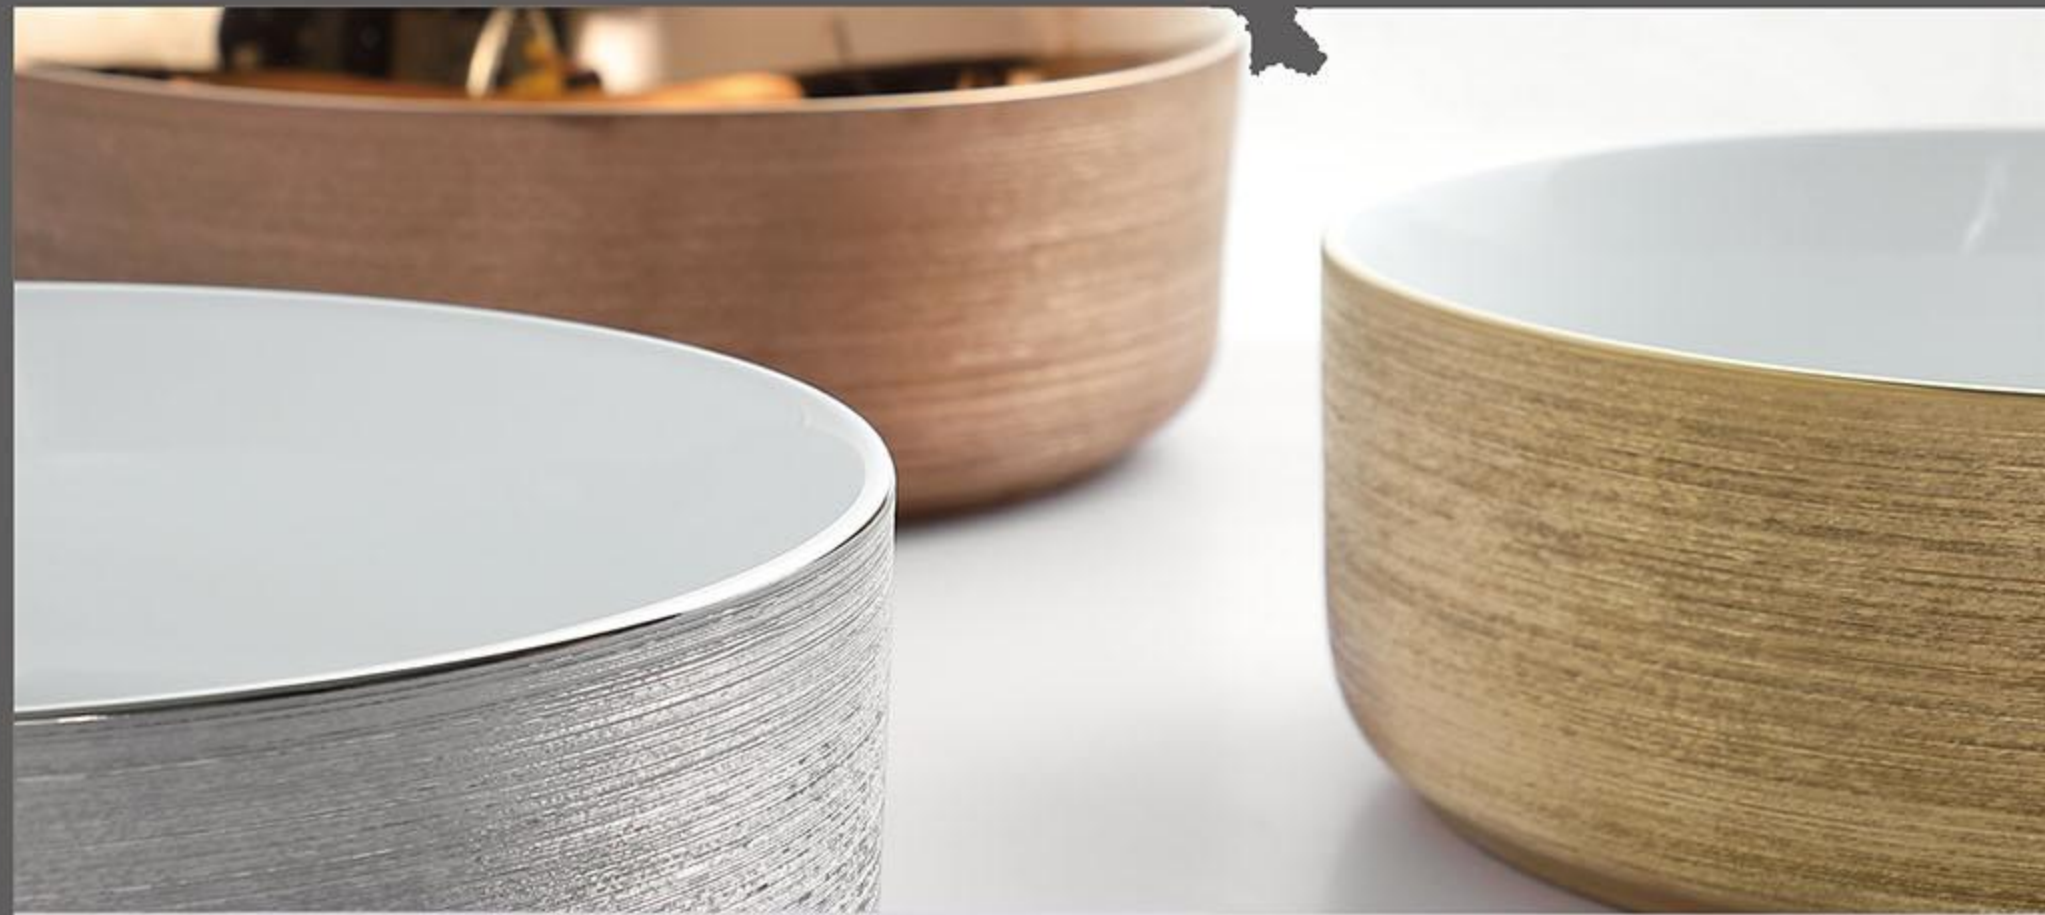

MEET THE REAL

Is the choice you want