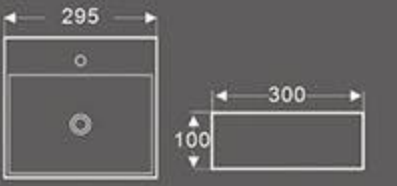

BA-138
Art Basin
Size: 475X465X180 mm
Vitreous china
Wall-hung installation