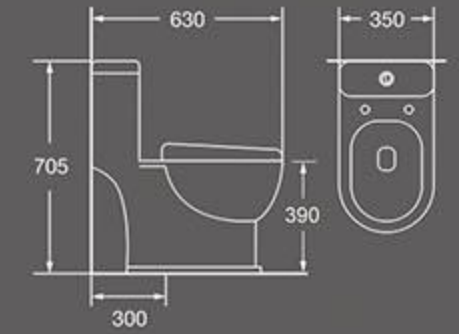

Size: 630X350X705 mm
Vitreous china
S-trap:300mm roughing-in

TB-098
One piece toilet