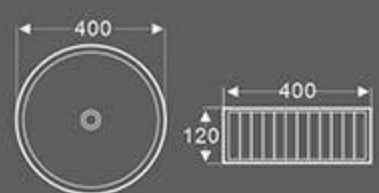

Art Basin
Size: 400x400x120 mm
Vitreous china
Above counter mounting

BA-442B