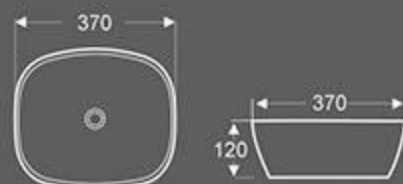

Art Basin
Size: 370x370x120 mm
Vitreous china
Above counter mounting

BA-437A