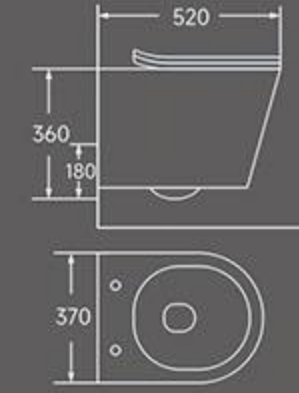

TW-020
Wall-hung Toilet
Rimless washdown flushing
Size: 530x360x390mm
P trap: 180mm

TW-021
Wall-hung Toilet
Rimless washdown flushing
Size: 520x360x370mm
P trap: 180mm

TW-022
Wall-hung Toilet
Rimless washdown flushing
Size: 480x360x370mm
P trap: 180mm

TW-023
Wall-hung Toilet
Rimless washdown flushing
Size: 520x360x400mm
P trap: 180mm

TW-024
Wall-hung Toilet
Rimless washdown flushing
Size: 470x365x365mm
P trap: 180mm

TW-026
Wall-hung Toilet
Rimless washdown flushing
Size: 510x350x375mm
P trap: 180mm

TW-027
Wall-hung Toilet
Rimless washdown flushing
Size: 505x360x360mm
P trap: 180mm

TW-028
Wall-hung Toilet
Rimless washdown flushing
Size: 520x370x360mm
P trap: 180mm

TW-009
Wall-hung Toilet
Washdown flushing
Size: 570x390x390mm
P trap: 180mm