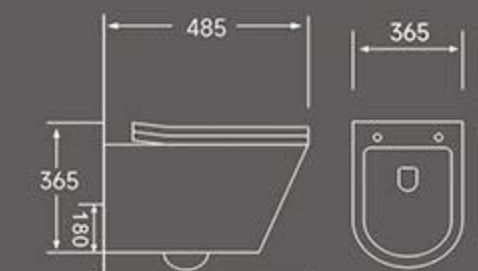

B-056
Back to wall toilet

Rimless washdown flushing
Size: **560x360x400**mm
P trap:180mm

TW-056
Wall-hung Toilet

Rimless washdown flushing
Size: **485x365x365**mm
P trap:180mm

FW-056
Wall-hung Bidet

Size: **515x360x345**mm
Wall-hung installation