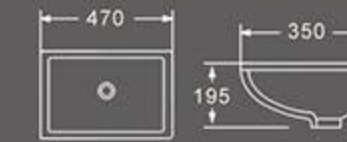

BT-1011
Counter basin
Size: 550X475X210 mm
Above counter installation

BT-1012
Counter basin
Size: 550X420X200 mm
Above counter installation

BT-2026
Counter basin
Size: 470X350X195 mm
Under counter installation