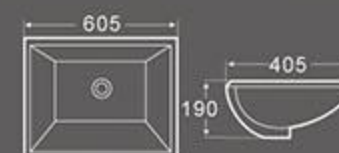

BT-2025
Counter basin
Size: 605X405X190 mm
Under counter installation