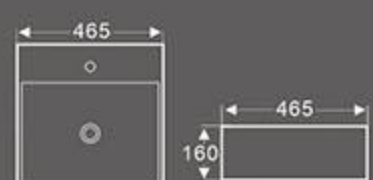

BA-134
Art Basin
Size: 510x425x140 mm
Vitreous china
Above counter mounting