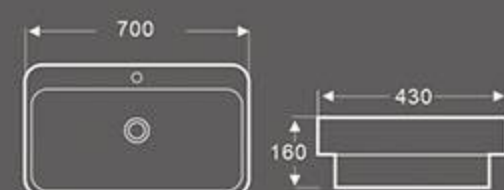

BA-430
Art Basin
Size: 420x420x130 mm
Vitreous china
Above counter mounting