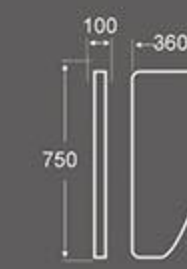

U-02
Urinal
Size: 360X100X750 mm
Wall hung installation