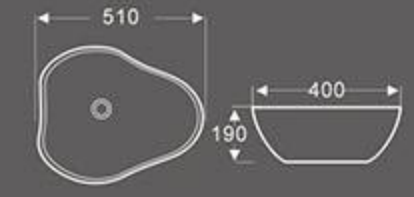

BA-483

Art Basin
Size: 420x420x135 mm
Vitreous china
Above counter mounting

BA-484

Art Basin
Size: 380x380x175 mm
Vitreous china
Above counter mounting

BA-485

Art Basin
Size: 510x400x190 mm
Vitreous china
Above counter mounting