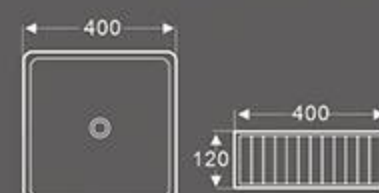

Art Basin
Size: 400x400x120 mm
Vitreous china
Above counter mounting

BA-442D