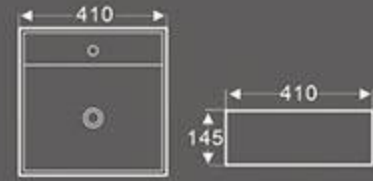

BA-061
Art Basin
Size: 410x410x150 mm
Vitreous china
Above counter mounting