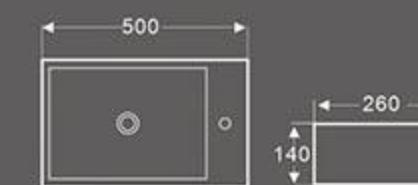

BA-450
Art Basin
Size: 450X280X155 mm
Vitreous china
Wall-hung installation