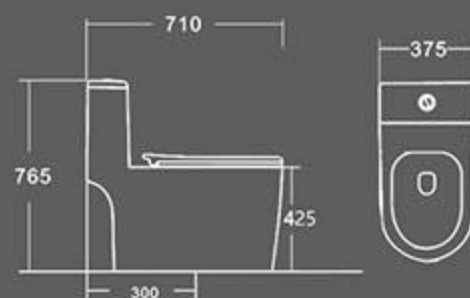

Size: **710X375X765** mm
S-trap,300mm roughing-in

TB-132
Siphon Vortex One-piece Toilet