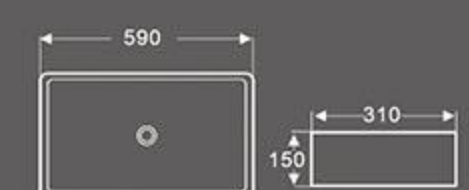

Art Basin
Size: 590x310x150 mm
Vitreous china
Above counter mounting