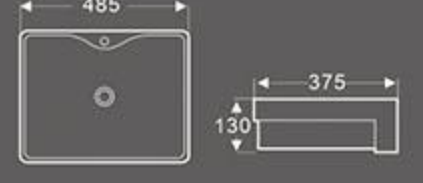

BA-457
Art Basin
Size: 580X450X150 mm
Vitreous china
Above counter mounting