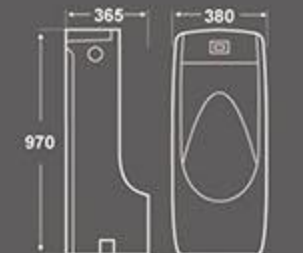

U-008
Urinal
Size: 380X320X460mm
Wall hung installation

U-009
Urinal
Size: 465X300X740mm
Wall hung installation

U-013
Urinal
Size: 380X365X970mm
Floor installation

U-014
Urinal
Size: 420X310X620mm
Wall hung installation