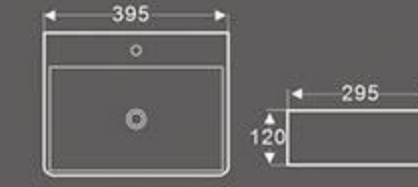

BA-378
Art Basin
Size: 450X355X110 mm
Vitreous china
Wall-hung installation