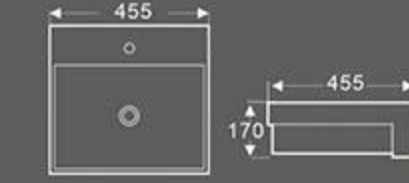

BA-070
Art Basin
Size: 485X375X130 mm
Vitreous china
Embedded installation