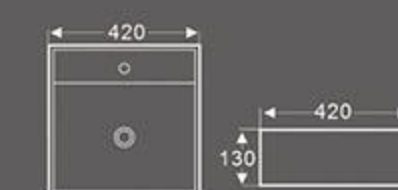

BA-430A
Art Basin
Size: 500x420x130 mm
Vitreous china
Above counter mounting