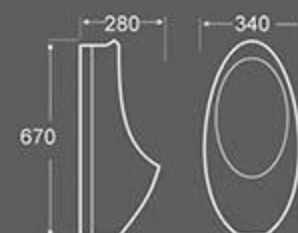

U-030
Urinal
Size: 340X280X670 mm
Wall hung installation