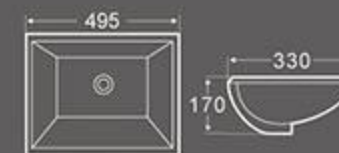

BT-2023
Counter basin
Size: 495X330X170 mm
Under counter installation