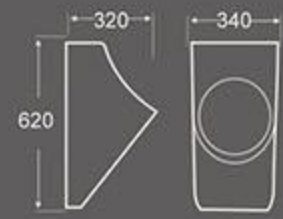

U-032
Urinal
Size: 390X350X750 mm
Wall hung installation

U-037
Urinal
Size: 355X350X910 mm
Floor installation

U-040
Urinal
Size: 340X390X700 mm
Wall hung installation

U-049
Urinal
Size: 340X320X620 mm
Wall hung installation