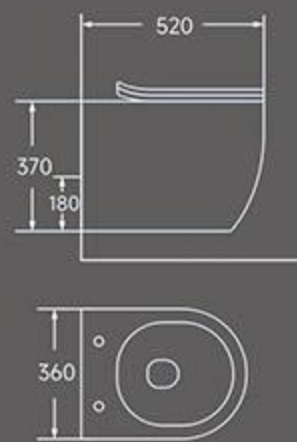

B-056
Back to wall toilet

Rimless washdown flushing
Size: **560x360x400**mm
P trap:180mm

TW-056
Wall-hung Toilet

Rimless washdown flushing
Size: **485x365x365**mm
P trap:180mm

FW-056
Wall-hung Bidet

Size: **515x360x345**mm
Wall-hung installation

TW-017
Wall-hung Toilet
Rimless washdown flushing
Size: 520x375x370mm
P trap: 180mm

TW-018
Wall-hung Toilet
Rimless washdown flushing
Size: 515x370x370mm
P trap: 180mm

TW-019
Wall-hung Toilet
Rimless washdown flushing
Size: 520x345x375mm
P trap: 180mm

TW-020
Wall-hung Toilet
Rimless washdown flushing
Size: 530x360x390mm
P trap: 180mm

TW-021
Wall-hung Toilet
Rimless washdown flushing
Size: 520x360x370mm
P trap: 180mm

TW-022
Wall-hung Toilet
Rimless washdown flushing
Size: 480x360x370mm
P trap: 180mm