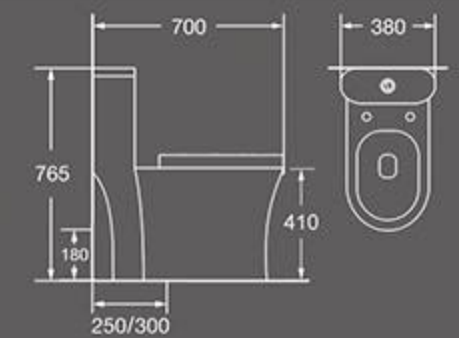

Siphonic/washdown flushing
Size: 700x380x765mm
Vitreous china
S-trap:250/300mm roughing-in
P-trap:180mm roughing-in

TB-094
Siphonic one piece toilet