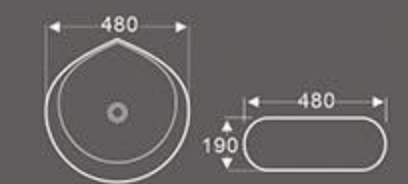

BA-155
Art Basin
Size: 490X375X145 mm
Vitreous china
Above counter mounting