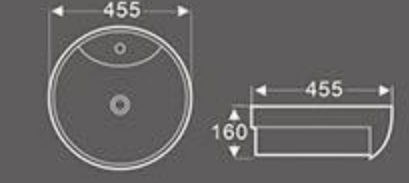

BA-461
Art Basin
Size: 600X380X150 mm
Vitreous china
Embedded installation