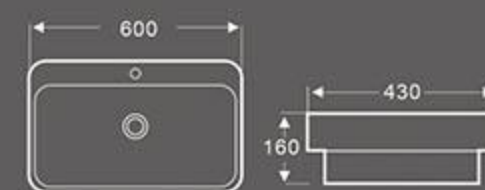

BA-428C
Art Basin
Size: 700x430x160 mm
Vitreous china
Above counter mounting