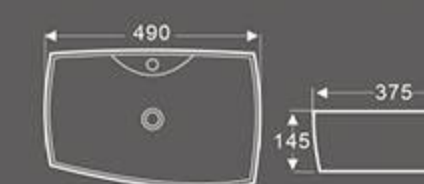

BA-157
Art Basin
Size: 660X440X145 mm
Vitreous china
Above counter mounting