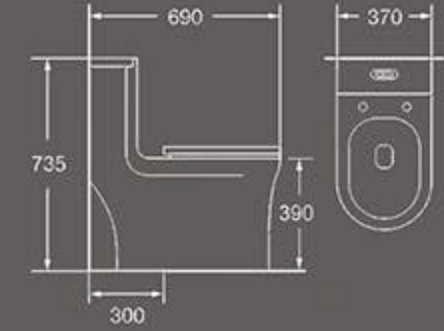

TB-129
Siphon JET One-piece Toilet

Size: **695X380X770** mm
S-trap,300mm roughing-in

TB-133
Siphon JET One-piece Toilet

Size: **680X380X780** mm
S-trap,300mm roughing-in

TB-093
Siphonic one piece toilet

Size: 710X385X700 mm
Vitreous china
S-trap:300mm roughing-in

TB-080
Siphonic one piece toilet

Size: 690X370X735 mm
Vitreous china
S-trap:300mm roughing-in

TB-084
Siphonic one piece toilet

Size: 740X375X725 mm
Vitreous china
S-trap:300mm roughing-in

TB-099
Siphonic one piece toilet