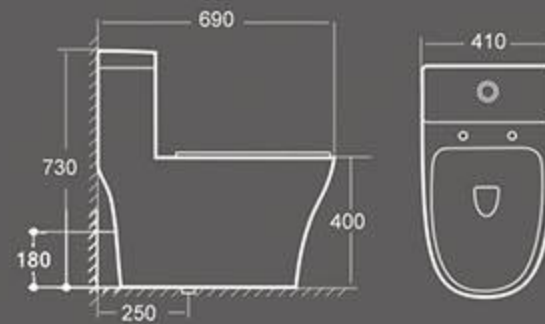

TB-113
Tornado washdown one piece toilet

Size: **690X410X730** mm
S-trap:250mm roughing-in
P-trap:180mm roughing-in