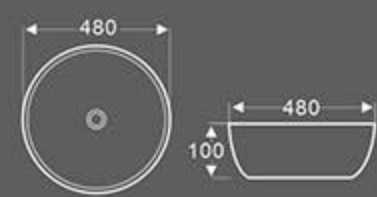

Art Basin
Size: 480x480x100 mm
Vitreous china
Above counter mounting

BA-431A