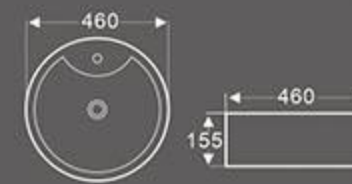

BA-105A
Art Basin
Size: 410X410X145 mm
Vitreous china
Above counter mounting