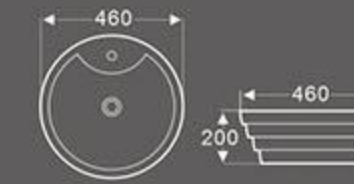

BA-121
Art Basin
Size: 420X420X155 mm
Vitreous china
Above counter mounting