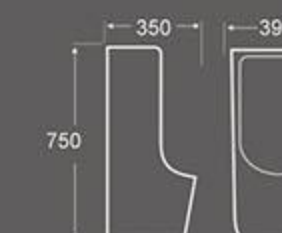

U-032
Urinal
Size: 390X350X750 mm
Wall hung installation