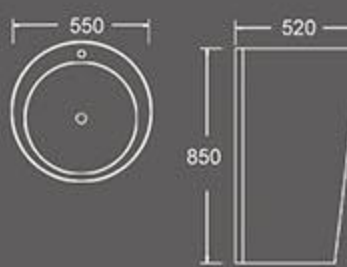

Pedestal basin
Size: 550X520X850mm
Floor installation

BS-024