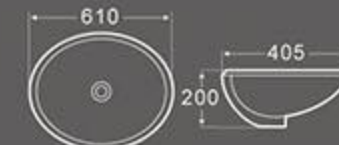

BT-2021
Counter basin
Size: 610X405X220 mm
Under counter installation