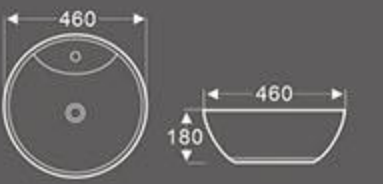

BA-105
Art Basin
Size: 460X460X155 mm
Vitreous china
Above counter mounting