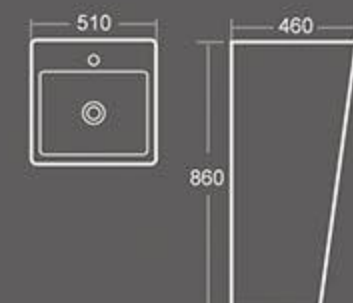

Pedestal basin
Size: 510X460X860mm
Floor installation

BS-025