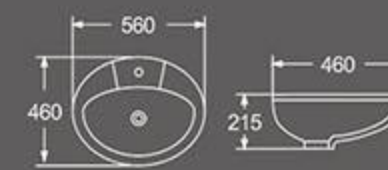

BT-1010
Counter basin
Size: 560X460X215 mm
Above counter installation