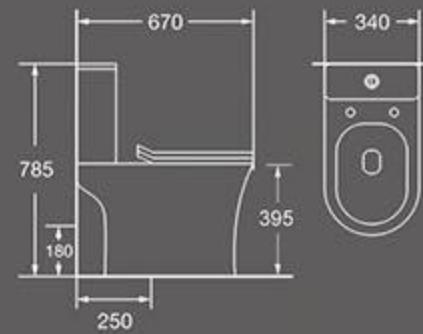

Rimless washdown two piece toilet
Size: **670X340X785** mm
Vitreous china
S-trap:**250mm** roughing-in
P-trap:**180mm** roughing-in

TA-058