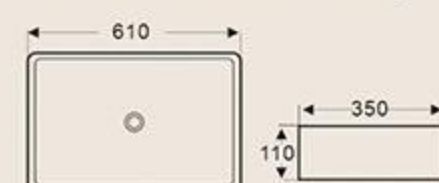

BA-427C

Art Basin
Size: 610x350x110mm
Vitreous china
Above counter mounting

BA-427C-MB Art Basin
Color: Matt black