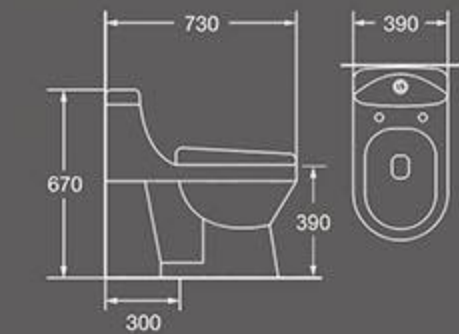

Size: 730X390X670 mm
Vitreous china
S-trap:300mm roughing-in

TB-013
Siphonic one piece toilet