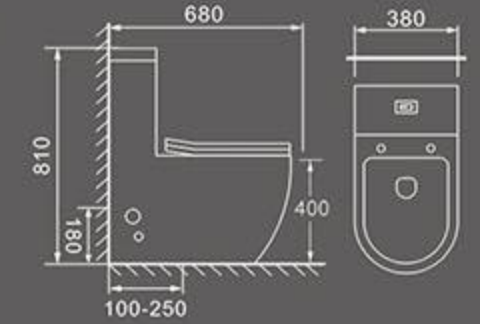

Size: **680X380X810** mm
S-trap:100-250mm roughing-in
P-trap:180mm roughing-in

TB-026
Normal washdown one piece toilet

Size: **725X360X630** mm
S-trap:250/300mm roughing-in
P-trap:180mm roughing-in