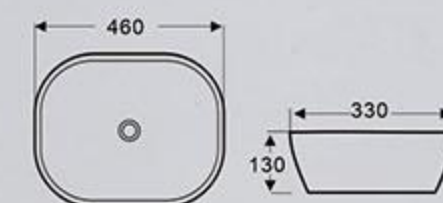

BA-437C
Art Basin
Size: **460X380X120** mm
Above counter mounting