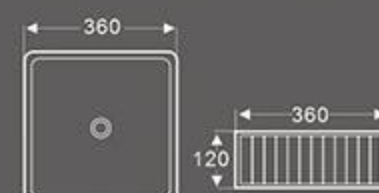

BA-442

Art Basin
Size: 360x360x120 mm
Vitreous china
Above counter mounting

BA-442A

Art Basin
Size: 400x400x120 mm
Vitreous china
Above counter mounting

BA-442B

Art Basin
Size: 360x360x120 mm
Vitreous china
Above counter mounting