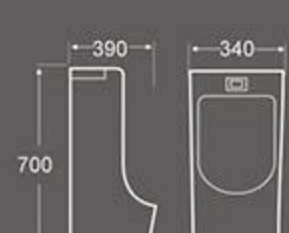

U-040
Urinal
Size: 340X390X700 mm
Wall hung installation