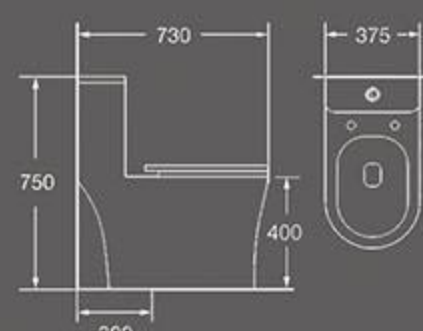

Size: 730X375X750 mm
Vitreous china
S-trap:300mm roughing-in

TB-095
Siphonic one piece toilet