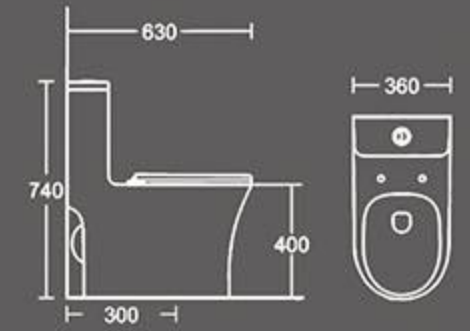

Size: **630X360X740** mm
S-trap,300mm roughing-in

TB-128
Siphon JET One-piece Toilet