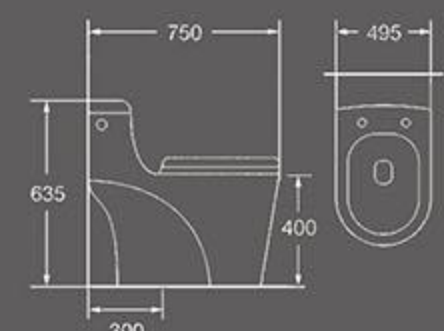

Size: 750X495X635 mm
Vitreous china
S-trap:300mm roughing-in