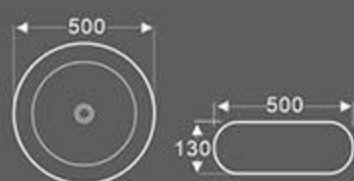

BA-172
Art Basin
Size: 390X390X155 mm
Vitreous china
Above counter mounting