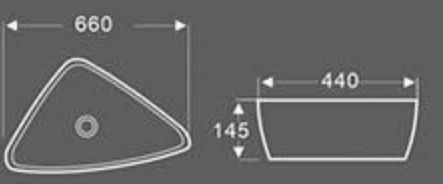

BA-022
Art Basin
Size: 590X385X200 mm
Vitreous china
Above counter mounting