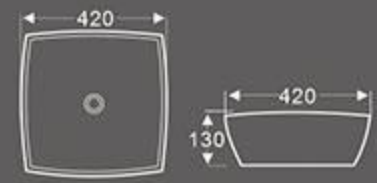

BA-098
Art Basin
Size: 655X380X140 mm
Vitreous china
Above counter mounting