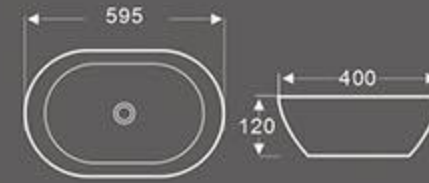

BA-420
Art Basin
Size: 610X360X150 mm
Vitreous china
Above counter mounting