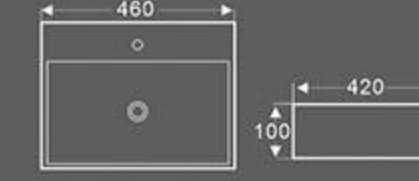

BA-185
Art Basin
Size: 380x380x135 mm
Vitreous china
Above counter mounting