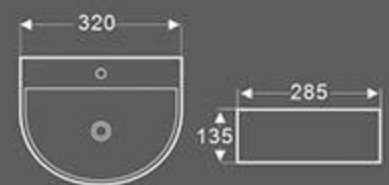

BA-397A
Art Basin
Size: 500X260X140 mm
Vitreous china
Wall-hung installation