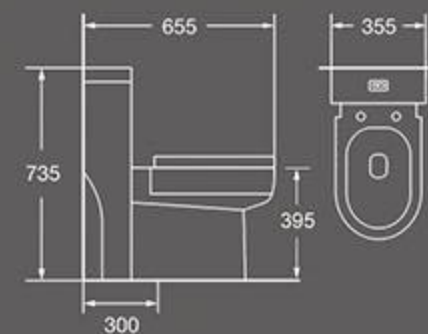

Size: 655X355X735 mm
Vitreous china
S-trap:300mm roughing-in

TB-096
Siphonic one piece toilet