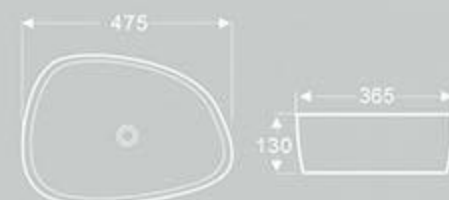

GEOMETRICAL BEAUTY

BA-455
Art Basin
Size: 475x365x130mm
Vitreous china
Above counter mounting

In their own space, no one set the criteria and standards,
do not bind themselves, enjoy the irregular life.