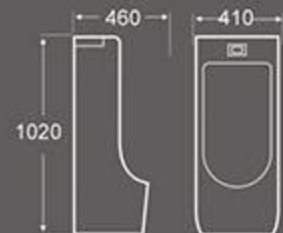

U-029
Urinal
Size: 410X460X1020 mm
Floor installation