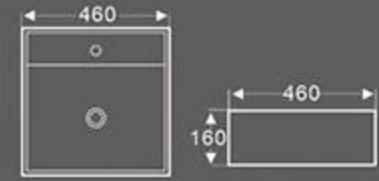

BA-060A
Art Basin
Size: 410x410x145 mm
Vitreous china
Above counter mounting