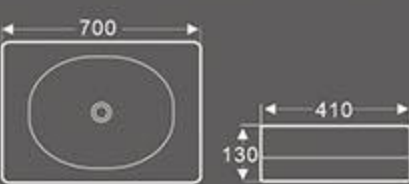

BA-186
Art Basin
Size: 490X300X130 mm
Vitreous china
Above counter mounting