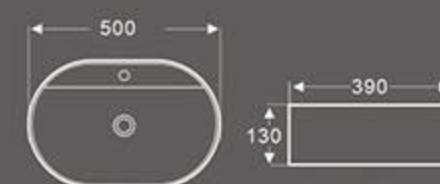

BA-425B
Art Basin
Size: **615X425X130** mm
Vitreous china
Above counter mounting