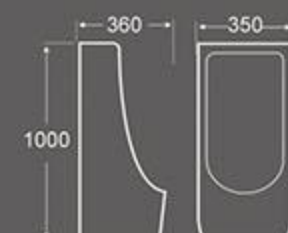

U-024
Urinal
Size: 420X380X1000 mm
Floor installation

U-029
Urinal
Size: 410X460X1020 mm
Floor installation

U-030
Urinal
Size: 340X280X670 mm
Wall hung installation

U-031
Urinal
Size: 350X360X1000 mm
Floor installation