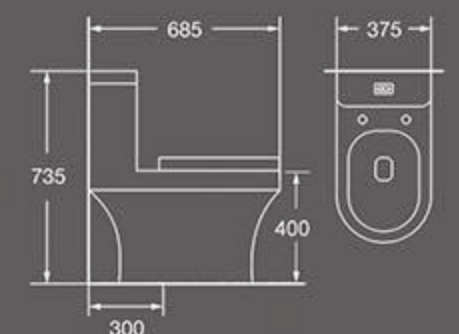

Size: 685X375X735 mm
Vitreous china
S-trap:300mm roughing-in

TB-006
Siphonic one piece toilet