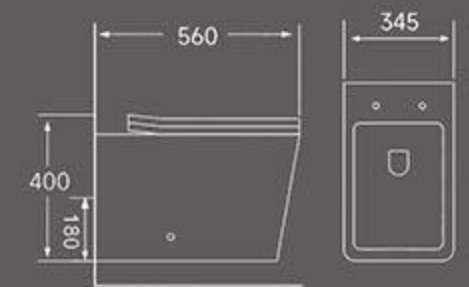

TW-055
Wall-hung Toilet

Rimless washdown flushing
Size:520x340x370mm
P trap:180mm