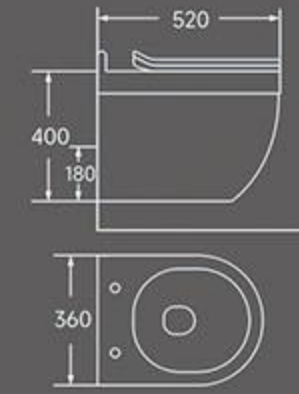

B-056
Back to wall toilet

Rimless washdown flushing
Size: **560x360x400**mm
P trap:180mm

TW-056
Wall-hung Toilet

Rimless washdown flushing
Size: **485x365x365**mm
P trap:180mm

FW-056
Wall-hung Bidet

Size: **515x360x345**mm
Wall-hung installation

TW-017
Wall-hung Toilet
Rimless washdown flushing
Size: 520x375x370mm
P trap: 180mm

TW-018
Wall-hung Toilet
Rimless washdown flushing
Size: 515x370x370mm
P trap: 180mm

TW-019
Wall-hung Toilet
Rimless washdown flushing
Size: 520x345x375mm
P trap: 180mm

TW-020
Wall-hung Toilet
Rimless washdown flushing
Size: 530x360x390mm
P trap: 180mm

TW-021
Wall-hung Toilet
Rimless washdown flushing
Size: 520x360x370mm
P trap: 180mm

TW-022
Wall-hung Toilet
Rimless washdown flushing
Size: 480x360x370mm
P trap: 180mm

TW-023
Wall-hung Toilet
Rimless washdown flushing
Size: 520x360x400mm
P trap: 180mm

TW-024
Wall-hung Toilet
Rimless washdown flushing
Size: 470x365x365mm
P trap: 180mm

TW-026
Wall-hung Toilet
Rimless washdown flushing
Size: 510x350x375mm
P trap: 180mm