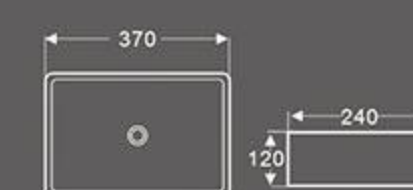

BA-445A

Art Basin
Size: 380x380x150 mm
Vitreous china
Above counter mounting

BA-445B

Art Basin
Size: 670x370x130 mm
Vitreous china
Above counter mounting

BA-438

Art Basin
Size: 370x240x120 mm
Vitreous china
Above counter mounting