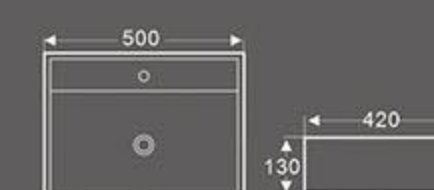

BA-430B
Art Basin
Size: 600x420x130 mm
Vitreous china
Above counter mounting