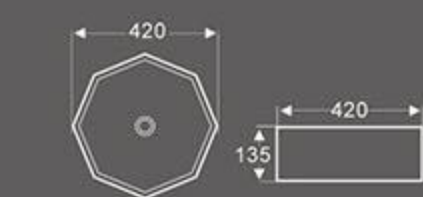

Art Basin
Size: 420x420x135 mm
Vitreous china
Above counter mounting

BA-484