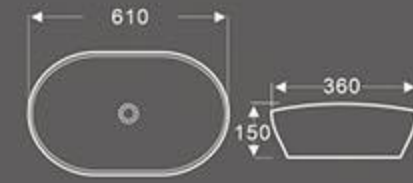

BA-420A
Art Basin
Size: 525X330X150 mm
Vitreous china
Above counter mounting