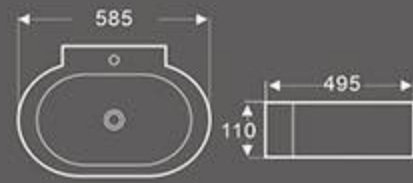

BA-328
Art Basin
Size: 595X400X120 mm
Vitreous china
Above counter mounting