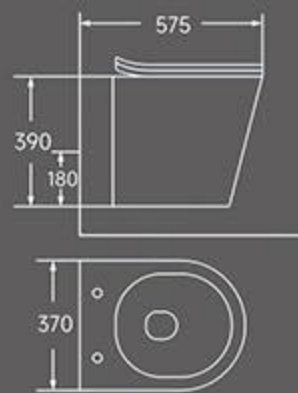

TW-023
Wall-hung Toilet
Rimless washdown flushing
Size: 520x360x400mm
P trap: 180mm

TW-024
Wall-hung Toilet
Rimless washdown flushing
Size: 470x365x365mm
P trap: 180mm

TW-026
Wall-hung Toilet
Rimless washdown flushing
Size: 510x350x375mm
P trap: 180mm

TW-027
Wall-hung Toilet
Rimless washdown flushing
Size: 505x360x360mm
P trap: 180mm

TW-028
Wall-hung Toilet
Rimless washdown flushing
Size: 520x370x360mm
P trap: 180mm

TW-009
Wall-hung Toilet
Washdown flushing
Size: 570x390x390mm
P trap: 180mm

TW-011
Wall-hung Toilet
Washdown flushing
Size: 570x360x390mm
P trap: 180mm

TW-016
Wall-hung Toilet
Washdown flushing
Size: 575x370x390mm
P trap: 180mm

ENJOY THE TIME

The pursuit of taste, always be in the lead, the performance of all-round beauty of life, the critical eye to extend to every corner, here is no exception

TB-091
Siphonic one piece toilet

Size: 700X400X745 mm
Vitreous china
S-trap:300mm roughing-in

TB-088
Siphonic one piece toilet

Size: 690X370X730 mm
Vitreous china
S-trap:300mm roughing-in

To simple, but deliberate, sanitary ware "Simple" is in the quality of addition, in the design of subtraction, eliminate all unnecessary details, so that every line of the product are just right without losing fashion elegance