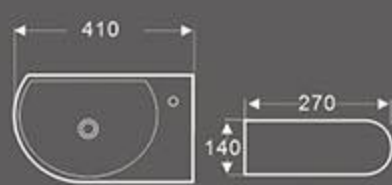

BA-143
Art Basin
Size: 325X325X130 mm
Vitreous china
Wall-hung installation

BA-190
Art Basin
Size: 420X280X145 mm
Vitreous china
Wall-hung installation

BA-191
Art Basin
Size: 420X280X145 mm
Vitreous china
Wall-hung installation

BA-377
Art Basin
Size: 395X295X120 mm
Vitreous china
Wall-hung installation

BA-378
Art Basin
Size: 450X355X110 mm
Vitreous china
Wall-hung installation

BA-382
Art Basin
Size: 335X335X140 mm
Vitreous china
Wall-hung installation

BA-397
Art Basin
Size: 500X260X140 mm
Vitreous china
Wall-hung installation

BA-202
Art Basin
Size: 410X270X140 mm
Vitreous china
Wall-hung installation

BA-208
Art Basin
Size: 270X340X120 mm
Vitreous china
Wall-hung installation