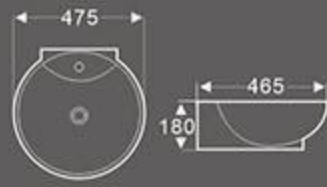

BA-143
Art Basin
Size: 325X325X130 mm
Vitreous china
Wall-hung installation