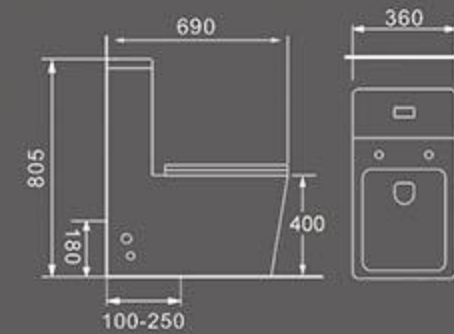

The elegant presentation of points, lines and surfaces, simple design at the same time, to ensure full functional and practical, and no lack of fashion style.

TA-055
Rimless washdown two piece toilet

Size: 640X340X825 mm
S-trap:100-250mm roughing-in
P-trap:180mm roughing-in

B-055
Back to wall toilet

Rimless washdown flushing
Size:560x345x400mm
P trap:180 mm

TW-055
Wall-hung Toilet

Rimless washdown flushing
Size:520x340x370mm
P trap:180mm

TB-086
Rimless washdown one piece toilet

Size: 690X360X805 mm
S-trap:100-250mm roughing-in
P-trap:180mm roughing-in

FW-055
Wall-hung Bidet

Size:485x345x330mm
Wall-hung installation

UNIQUE CHARM

Minimalist style design elegant, with a natural beauty of the unique charm, both the rhythm of the times and contains a classical sense of humanity.