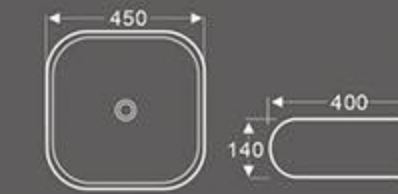

BA-438A

Art Basin
Size: 470x240x120 mm
Vitreous china
Above counter mounting

BA-438B

Art Basin
Size: 590x310x150 mm
Vitreous china
Above counter mounting

BA-434

Art Basin
Size: 450x400x140 mm
Vitreous china
Above counter mounting