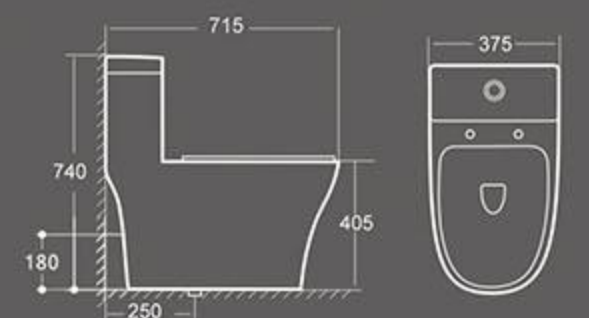

TB-118
Rimless washdown one piece toilet

Size: **715X375X740** mm
S-trap:250mm roughing-in
P-trap:180mm roughing-in