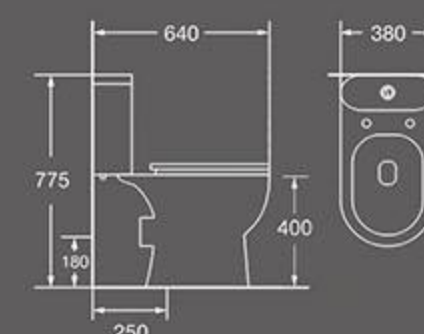

Rimless washdown two piece toilet
Size: **640X380X775** mm
Vitreous china
S-trap:**250mm** roughing-in
P-trap:**180mm** roughing-in

TA-048