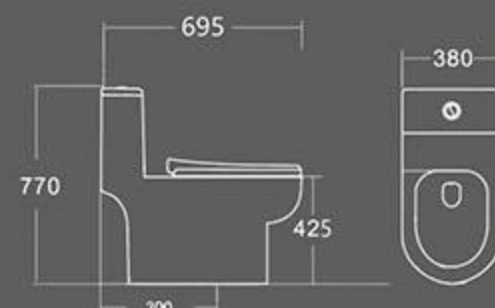

Size: **695X380X770** mm
S-trap,300mm roughing-in

TB-133
Siphon JET One-piece Toilet