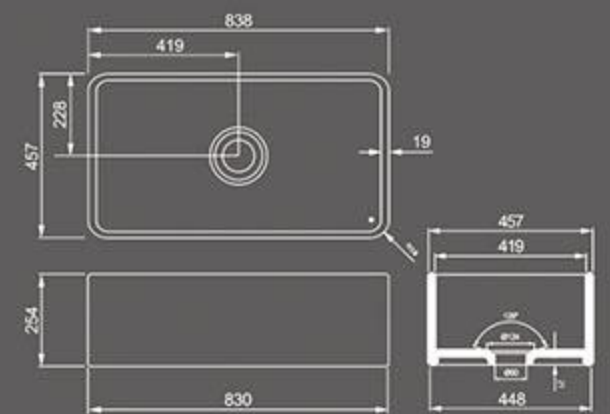

F-3017-33
Ceramic Kitchen Sink 830mm

Dimensions
838(w)x457(d)x254(h)
Vitreous China