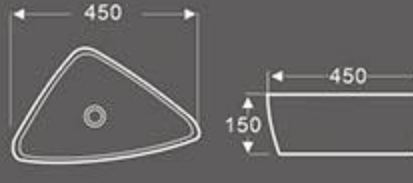

BA-460
Art Basin
Size: 440X440X135 mm
Vitreous china
Above counter mounting