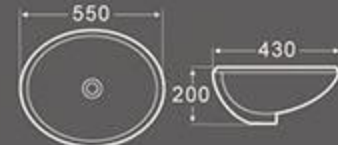

BT-2004
Counter basin
Size: 550X430X200 mm
Under counter installation