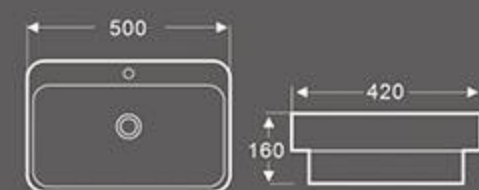

BA-428B
Art Basin
Size: 600x430x160 mm
Vitreous china
Above counter mounting