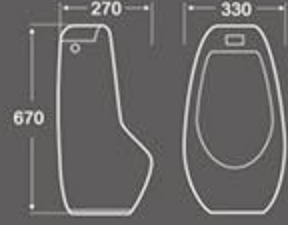

U-016
Urinal
Size: 330X270X670mm
Wall hung installation