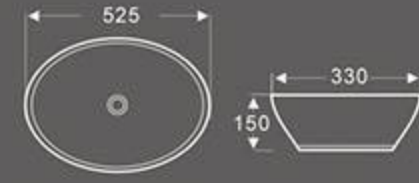

BA-018
Art Basin
Size: 435X435X180 mm
Vitreous china
Embedded installation