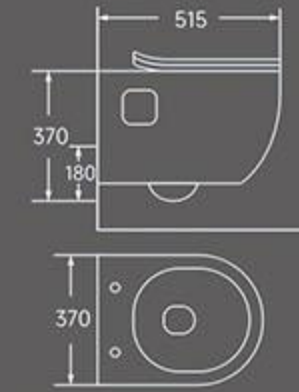

B-056
Back to wall toilet

Rimless washdown flushing
Size: **560x360x400**mm
P trap:180mm

TW-056
Wall-hung Toilet

Rimless washdown flushing
Size: **485x365x365**mm
P trap:180mm

FW-056
Wall-hung Bidet

Size: **515x360x345**mm
Wall-hung installation

TW-017
Wall-hung Toilet
Rimless washdown flushing
Size: 520x375x370mm
P trap: 180mm

TW-018
Wall-hung Toilet
Rimless washdown flushing
Size: 515x370x370mm
P trap: 180mm

TW-019
Wall-hung Toilet
Rimless washdown flushing
Size: 520x345x375mm
P trap: 180mm

TW-020
Wall-hung Toilet
Rimless washdown flushing
Size: 530x360x390mm
P trap: 180mm

TW-021
Wall-hung Toilet
Rimless washdown flushing
Size: 520x360x370mm
P trap: 180mm

TW-022
Wall-hung Toilet
Rimless washdown flushing
Size: 480x360x370mm
P trap: 180mm

TW-023
Wall-hung Toilet
Rimless washdown flushing
Size: 520x360x400mm
P trap: 180mm

TW-024
Wall-hung Toilet
Rimless washdown flushing
Size: 470x365x365mm
P trap: 180mm

TW-026
Wall-hung Toilet
Rimless washdown flushing
Size: 510x350x375mm
P trap: 180mm