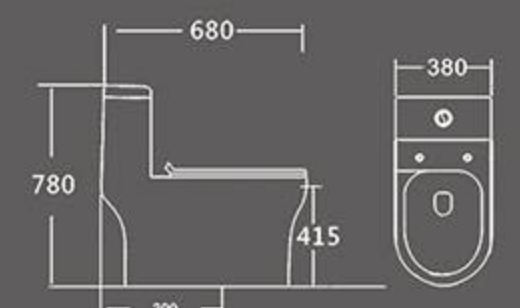

TB-129
Siphon JET One-piece Toilet

Size: **695X380X770** mm
S-trap,300mm roughing-in

TB-133
Siphon JET One-piece Toilet

Size: **680X380X780** mm
S-trap,300mm roughing-in

TB-093
Siphonic one piece toilet

Size: 710X385X700 mm
Vitreous china
S-trap:300mm roughing-in