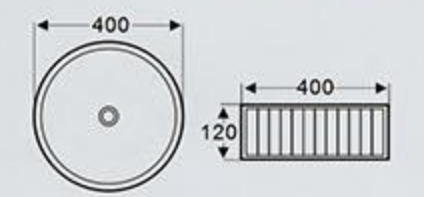

BA-420A-MO2 Art Basin
Color: Matt orange

BA-442B-MWT
 Art Basin
 Size: 360X360X120 mm
 Above counter mounting
 Color: **Matt cream white**
 + **Matt light taupe**

BA-442A-MWG
 Art Basin
 Size: 400X400X120 mm
 Above counter mounting
 Color: **Matt cream white**
 + **Matt sage green**