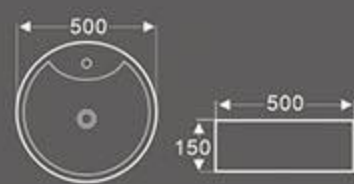

BA-116
Art Basin
Size: 610X410X125 mm
Vitreous china
Above counter mounting