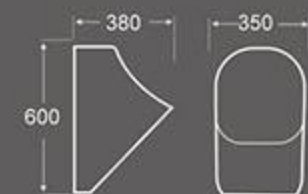

U-078
Urinal
Size: 430X370X1050 mm
Floor installation

U-059
Urinal
Size: 330X330X620 mm
Wall hung installation

U-060
Urinal
Size: 330X380X620 mm
Wall hung installation

U-061
Urinal
Size: 350X380X600 mm
Wall hung installation