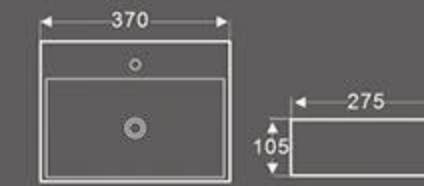

BA-242
Art Basin
Size: 295X300X100 mm
Vitreous china
Wall-hung installation