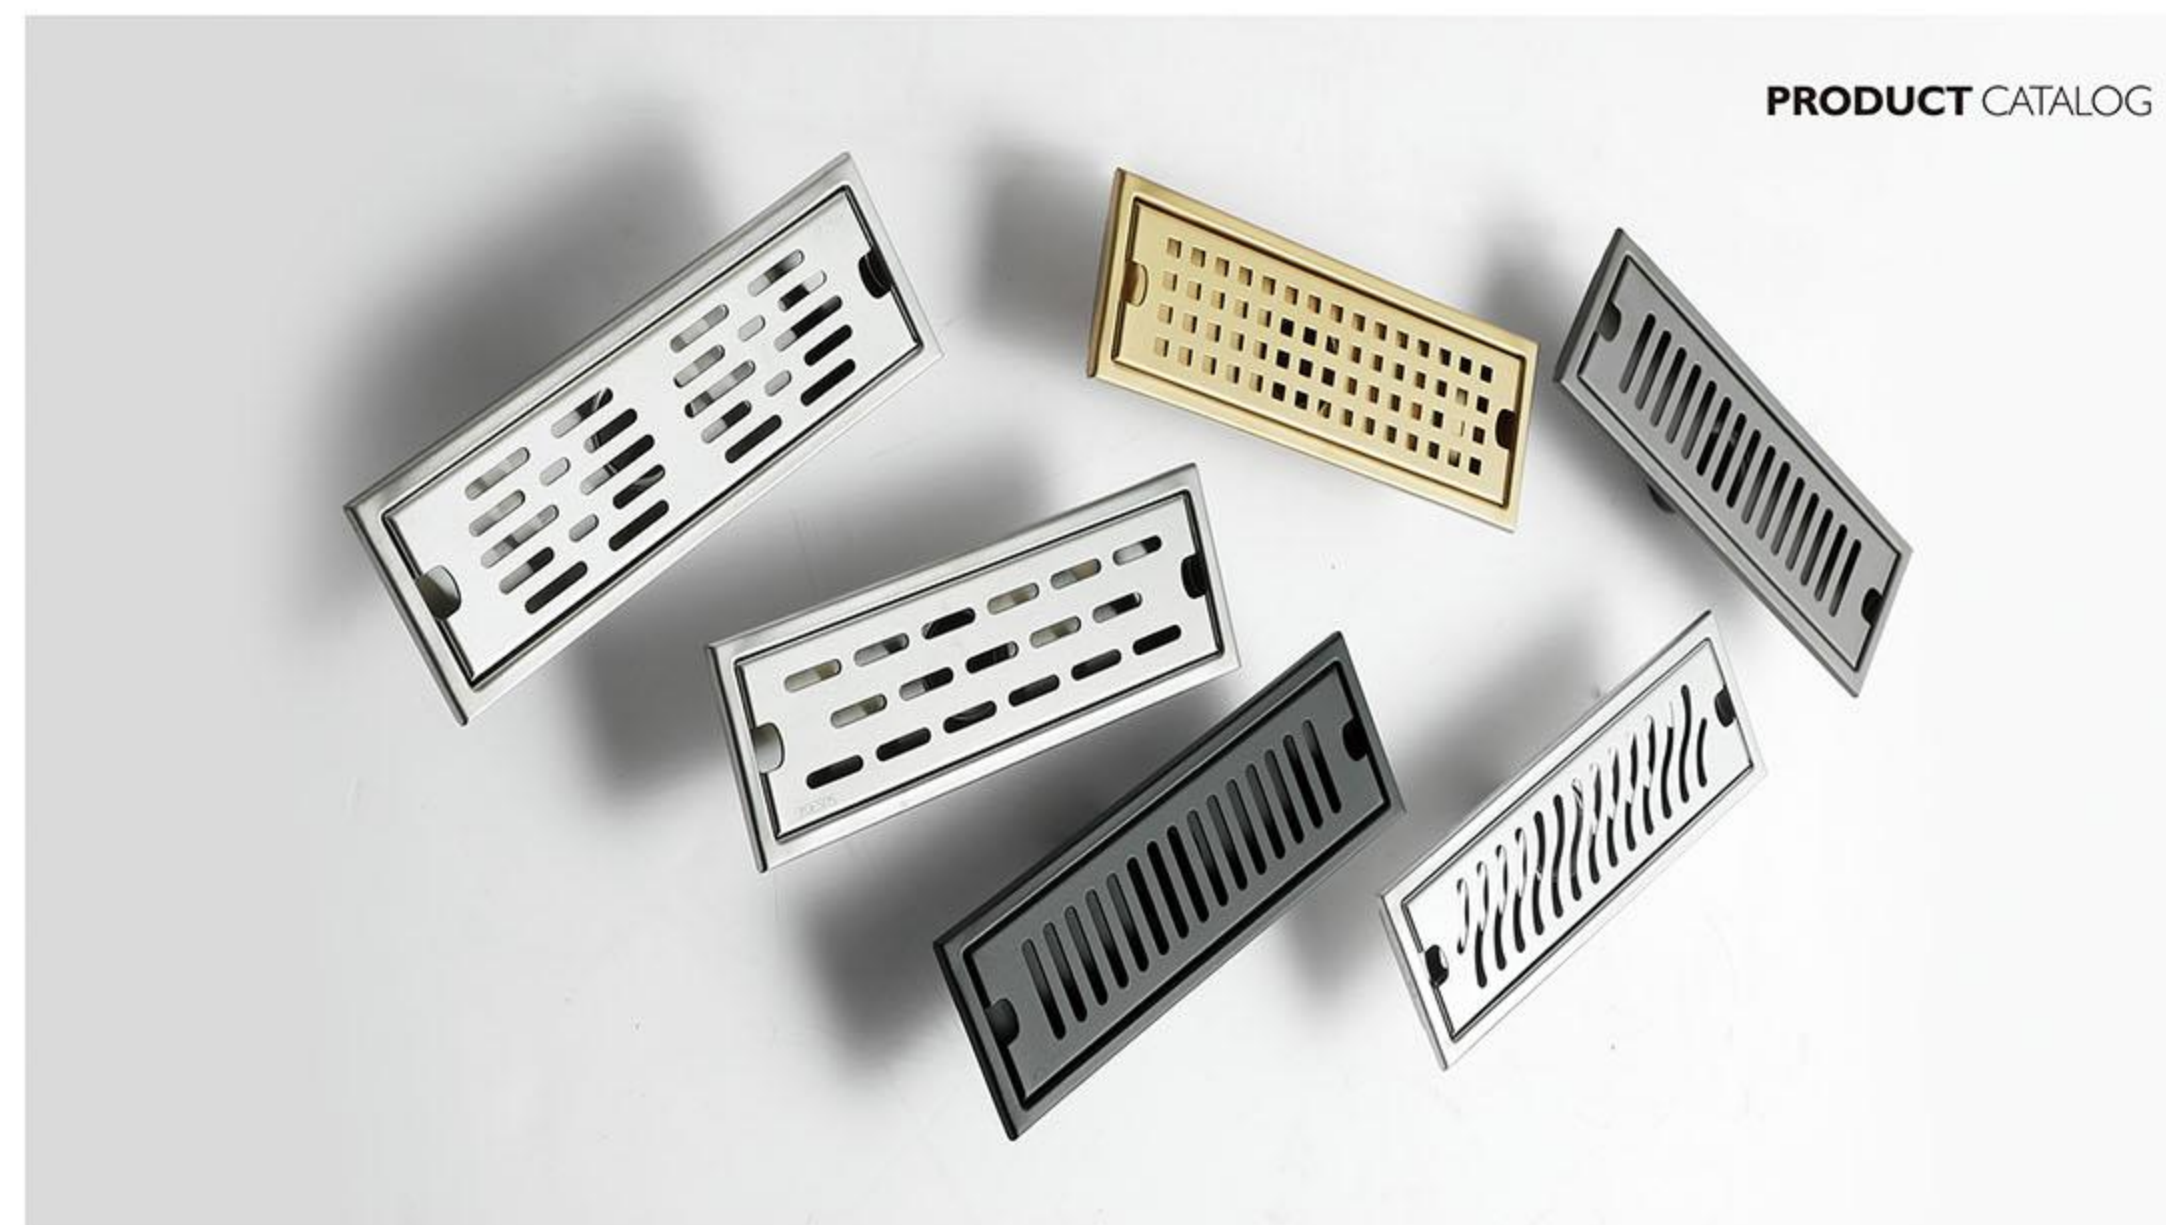

Matt black (MB)

Champaign gold (CG)

Matt gray (MG)

Bright stainless steel (BS)

Brushed stainless steel (BS2)

SIZE

5 optional sizes

- 20: 200X100X50 mm
- 30: 300X100X50 mm
- 40: 400X100X50 mm
- 50: 500X100X50 mm
- 60: 600X100X50 mm