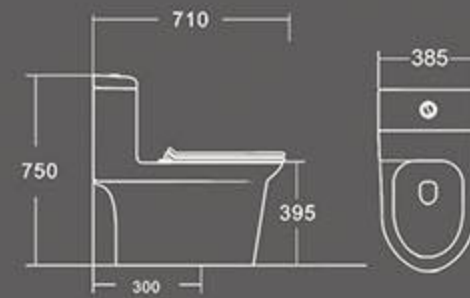

TB-090
Siphonic one piece toilet

Rimless

Size: 660X360X740 mm
Vitreous china
S-trap: 300mm roughing-in

THE MOST CONCISE

TB-066
Siphon Vortex One-piece Toilet

Size: **685X375X785** mm
S-trap,300mm roughing-in

TB-130
Siphon Vortex One-piece Toilet

Size: **690X405X750** mm
S-trap,300mm roughing-in

TB-101
Siphon JET One-piece Toilet

Size: **710X385X750** mm
S-trap,300mm roughing-in

TB-131
Siphon Vortex One-piece Toilet