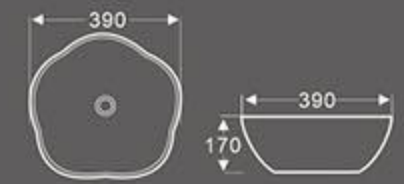

BA-017
Art Basin
Size: 650X430X200 mm
Vitreous china
Above counter mounting