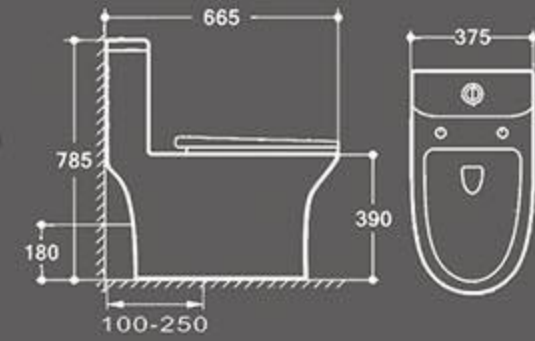

TB-115
Rimless washdown one piece toilet

Size: **665X375X785** mm
S-trap:100-250mm roughing-in
P-trap:180mm roughing-in