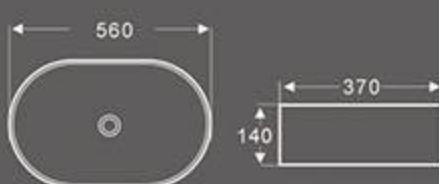

BA-425
Art Basin
Size: **400X400X120** mm
Vitreous china
Above counter mounting