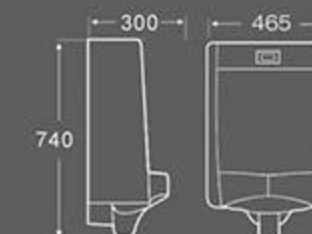

U-008
Urinal
Size: 380X320X460mm
Wall hung installation

U-009
Urinal
Size: 465X300X740mm
Wall hung installation

U-013
Urinal
Size: 380X365X970mm
Floor installation

U-014
Urinal
Size: 420X310X620mm
Wall hung installation