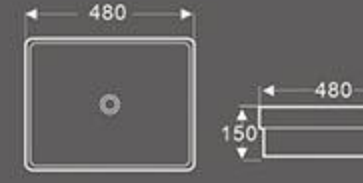

BA-345
Art Basin
Size: 555X415X145 mm
Vitreous china
Embedded installation