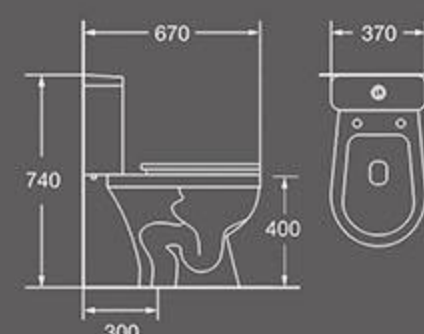

Siphonic two piece toilet
Size: **670X370X740** mm
Vitreous china
S-trap:**300mm** roughing-in