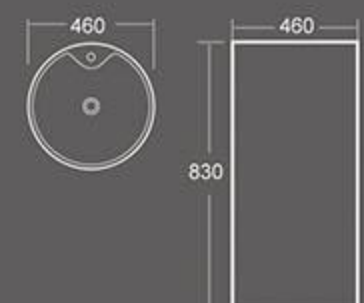

Pedestal basin
Size: 460X460X830mm
Floor installation

BS-003