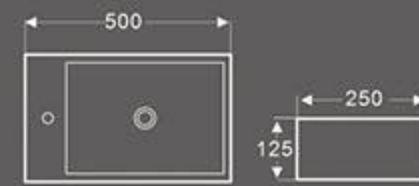

BA-087A
Art Basin
Size: 500X250X125 mm
Vitreous china
Wall-hung installation