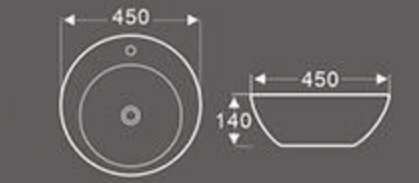

BA-169
Art Basin
Size: 560X460X135 mm
Vitreous china
Above counter mounting