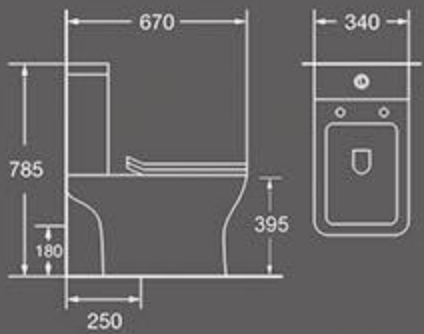

Size: 690X360X805 mm
S-trap:100-250mm roughing-in
P-trap:180mm roughing-in

FW-055
Wall-hung Bidet

Size:485x345x330mm
Wall-hung installation

UNIQUE CHARM

Minimalist style design elegant, with a natural beauty of the unique charm, both the rhythm of the times and contains a classical sense of humanity.

*Rimless flush-
more powerful,
more clean .*

TA-057

Rimless washdown two piece toilet
Size: **670X340X785** mm
Vitreous china
S-trap:**250mm** roughing-in
P-trap:**180mm** roughing-in

TA-058

Rimless washdown two piece toilet
Size: **670X340X785** mm
Vitreous china
S-trap:**250mm** roughing-in
P-trap:**180mm** roughing-in

TA-010

Normal washdown two piece toilet
Size: **670X360X770** mm
Vitreous china
S-trap:**250mm** roughing-in
P-trap:**180mm** roughing-in

TA-061

Normal washdown two piece toilet
Size: **630X355X790** mm
Vitreous china
S-trap:**250mm** roughing-in
P-trap:**180mm** roughing-in