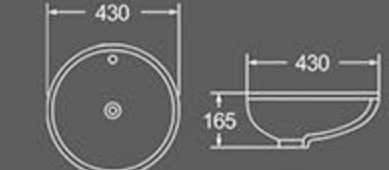

BT-2005
Counter basin
Size: 430X430X165 mm
Under counter installation