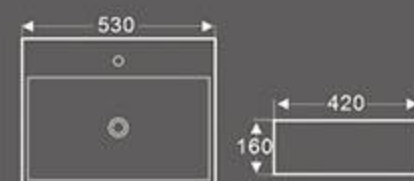

BA-069
Art Basin
Size: 490x380x130 mm
Vitreous china
Above counter mounting