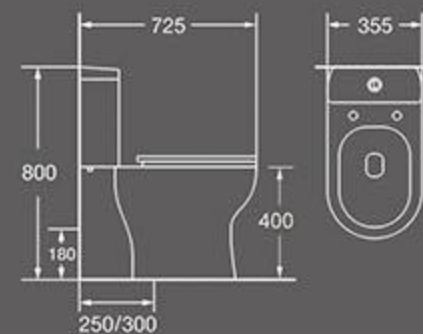

Rimless washdown two piece toilet
Size: **725X355X800** mm
Vitreous china
S-trap:**250mm** roughing-in
P-trap:**180mm** roughing-in

TA-062