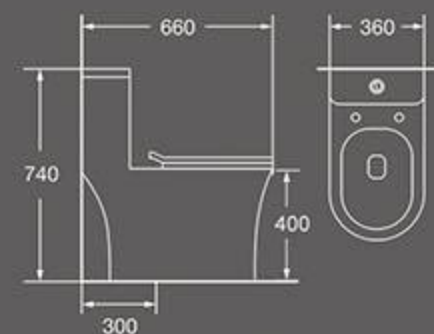

TB-091
Siphonic one piece toilet

Size: 700X400X745 mm
Vitreous china
S-trap:300mm roughing-in

TB-088
Siphonic one piece toilet

Size: 690X370X730 mm
Vitreous china
S-trap:300mm roughing-in

To simple, but deliberate, sanitary ware "Simple" is in the quality of addition, in the design of subtraction, eliminate all unnecessary details, so that every line of the product are just right without losing fashion elegance

TB-090
Siphonic one piece toilet

Rimless

Size: 660X360X740 mm
Vitreous china
S-trap: 300mm roughing-in

THE MOST CONCISE

TB-066
Siphon Vortex One-piece Toilet

Size: **685X375X785** mm
S-trap,300mm roughing-in