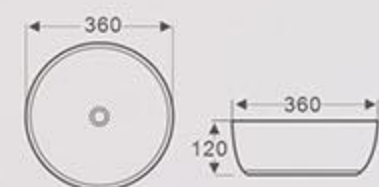

BA-443
Art Basin
Size: 360X360X120 mm
Vitreous china
Above counter mounting

BA-437B
Art Basin
Size: 460X330X130 mm
Above counter mounting