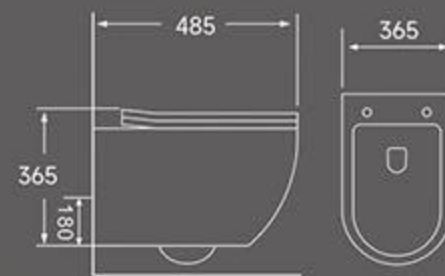

FW-054
Wall-hung Bidet

Size: **495x370x330**mm
Wall-hung installation

TW-054
Wall-hung Toilet

Rimless

Rimless washdown flushing
Size: **485x365x365**mm
P trap: 180mm

TA-054
Rimless washdown two piece toilet