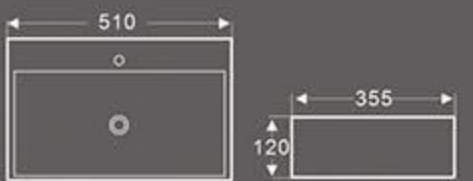

BA-131
Art Basin
Size: 395x395x110 mm
Vitreous china
Above counter mounting