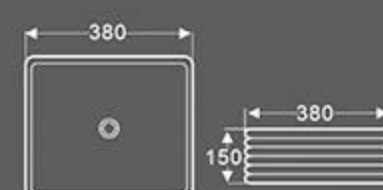

Art Basin
Size: 380x380x150 mm
Vitreous china
Above counter mounting

BA-445B