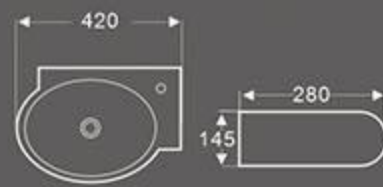

BA-191
Art Basin
Size: 420X280X145 mm
Vitreous china
Wall-hung installation