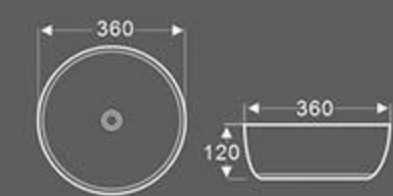

Art Basin
Size: 360x360x120 mm
Vitreous china
Above counter mounting

BA-443B