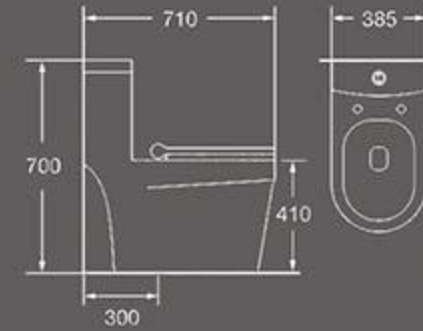

TB-129
Siphon JET One-piece Toilet

Size: **695X380X770** mm
S-trap,300mm roughing-in

TB-133
Siphon JET One-piece Toilet

Size: **680X380X780** mm
S-trap,300mm roughing-in

TB-093
Siphonic one piece toilet

Size: 710X385X700 mm
Vitreous china
S-trap:300mm roughing-in