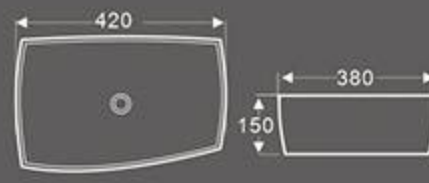

BA-338
Art Basin
Size: 650X380X110 mm
Vitreous china
Above counter mounting