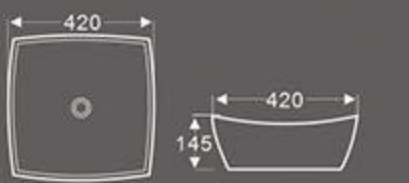

BA-158
Art Basin
Size: 650X470X120 mm
Vitreous china
Above counter mounting