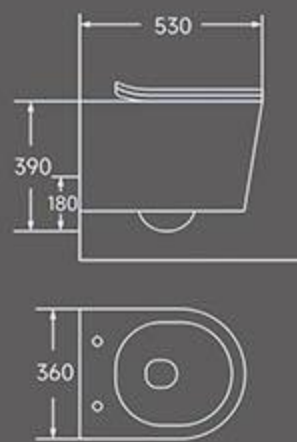

B-056
Back to wall toilet

Rimless washdown flushing
Size: **560x360x400**mm
P trap:180mm

TW-056
Wall-hung Toilet

Rimless washdown flushing
Size: **485x365x365**mm
P trap:180mm

FW-056
Wall-hung Bidet

Size: **515x360x345**mm
Wall-hung installation

TW-017
Wall-hung Toilet
Rimless washdown flushing
Size: 520x375x370mm
P trap: 180mm

TW-018
Wall-hung Toilet
Rimless washdown flushing
Size: 515x370x370mm
P trap: 180mm

TW-019
Wall-hung Toilet
Rimless washdown flushing
Size: 520x345x375mm
P trap: 180mm

TW-020
Wall-hung Toilet
Rimless washdown flushing
Size: 530x360x390mm
P trap: 180mm

TW-021
Wall-hung Toilet
Rimless washdown flushing
Size: 520x360x370mm
P trap: 180mm

TW-022
Wall-hung Toilet
Rimless washdown flushing
Size: 480x360x370mm
P trap: 180mm