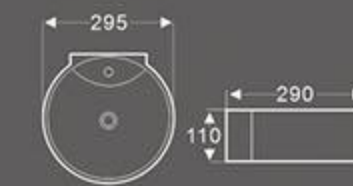

BA-217
Art Basin
Size: 475X315X125 mm
Vitreous china
Wall-hung installation