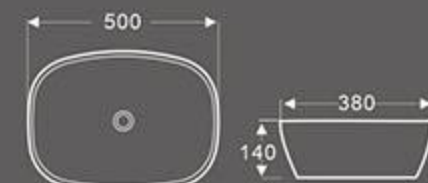

BA-440B
Art Basin
Size: 610x380x140 mm
Vitreous china
Above counter mounting