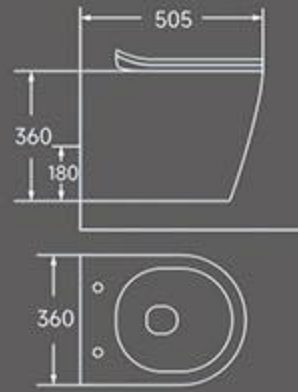

TW-020
Wall-hung Toilet
Rimless washdown flushing
Size: 530x360x390mm
P trap: 180mm

TW-021
Wall-hung Toilet
Rimless washdown flushing
Size: 520x360x370mm
P trap: 180mm

TW-022
Wall-hung Toilet
Rimless washdown flushing
Size: 480x360x370mm
P trap: 180mm

TW-023
Wall-hung Toilet
Rimless washdown flushing
Size: 520x360x400mm
P trap: 180mm

TW-024
Wall-hung Toilet
Rimless washdown flushing
Size: 470x365x365mm
P trap: 180mm

TW-026
Wall-hung Toilet
Rimless washdown flushing
Size: 510x350x375mm
P trap: 180mm

TW-027
Wall-hung Toilet
Rimless washdown flushing
Size: 505x360x360mm
P trap: 180mm

TW-028
Wall-hung Toilet
Rimless washdown flushing
Size: 520x370x360mm
P trap: 180mm

TW-009
Wall-hung Toilet
Washdown flushing
Size: 570x390x390mm
P trap: 180mm