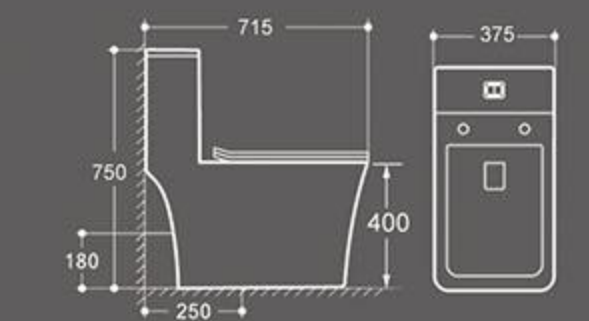

TB-119
Rimless washdown one piece toilet

Size: **715X375X750** mm
S-trap:250mm roughing-in
P-trap:180mm roughing-in