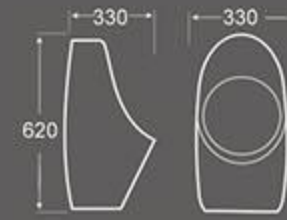

U-058
Urinal
Size: 330X330X620 mm
Wall hung installation