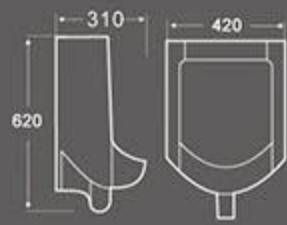

U-008
Urinal
Size: 380X320X460mm
Wall hung installation

U-009
Urinal
Size: 465X300X740mm
Wall hung installation

U-013
Urinal
Size: 380X365X970mm
Floor installation

U-014
Urinal
Size: 420X310X620mm
Wall hung installation