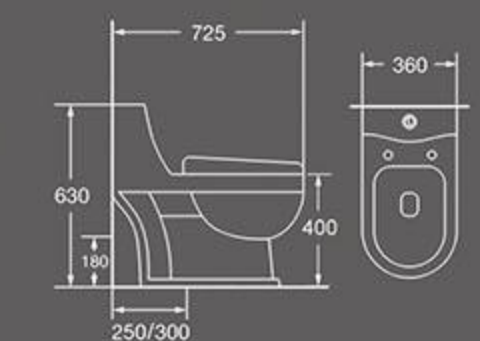

Size: 690X360X805 mm
S-trap:100-250mm roughing-in
P-trap:180mm roughing-in

FW-055
Wall-hung Bidet

Size:485x345x330mm
Wall-hung installation

UNIQUE CHARM

Minimalist style design elegant, with a natural beauty of the unique charm, both the rhythm of the times and contains a classical sense of humanity.

Size: **690X360X805** mm
S-trap:100-250mm roughing-in
P-trap:180mm roughing-in

TB-085
Rimless washdown one piece toilet

Size: **680X380X810** mm
S-trap:100-250mm roughing-in
P-trap:180mm roughing-in

TB-026
Normal washdown one piece toilet

Size: **725X360X630** mm
S-trap:250/300mm roughing-in
P-trap:180mm roughing-in

UNIQUE CHARM

Minimalist style design elegant, with a natural beauty of the unique charm, both the rhythm of the times and contains a classical sense of humanity.