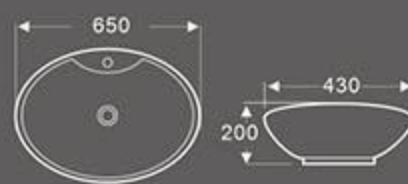

BA-020
Art Basin
Size: 590X390X210 mm
Vitreous china
Above counter mounting