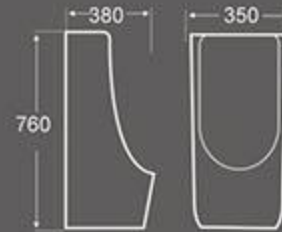

U-053
Urinal
Size: 350X380X760 mm
Wall hung installation