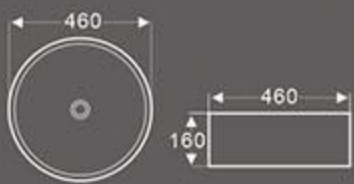

BA-126
Art Basin
Size: 430X430X170 mm
Vitreous china
Above counter mounting