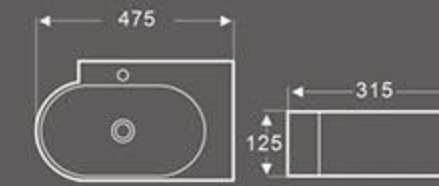

BA-241
Art Basin
Size: 370X275X105 mm
Vitreous china
Wall-hung installation