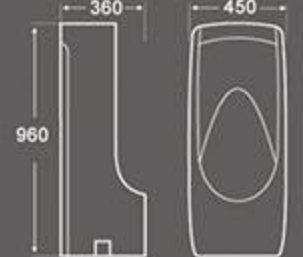

U-008
Urinal
Size: 380X320X460mm
Wall hung installation

U-009
Urinal
Size: 465X300X740mm
Wall hung installation

U-013
Urinal
Size: 380X365X970mm
Floor installation

U-014
Urinal
Size: 420X310X620mm
Wall hung installation