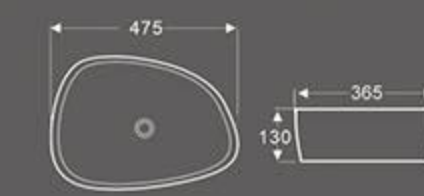

BA-443

Art Basin
Size: 360x360x120 mm
Vitreous china
Above counter mounting

BA-443B

Art Basin
Size: 400x400x120 mm
Vitreous china
Above counter mounting

BA-455

Art Basin
Size: 475x365x130 mm
Vitreous china
Above counter mounting