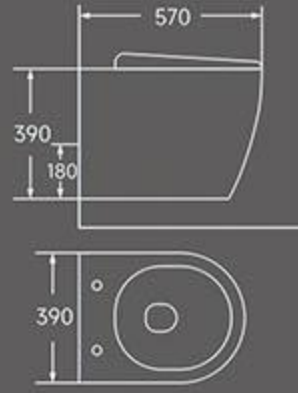

TW-020
Wall-hung Toilet
Rimless washdown flushing
Size: 530x360x390mm
P trap: 180mm

TW-021
Wall-hung Toilet
Rimless washdown flushing
Size: 520x360x370mm
P trap: 180mm

TW-022
Wall-hung Toilet
Rimless washdown flushing
Size: 480x360x370mm
P trap: 180mm

TW-023
Wall-hung Toilet
Rimless washdown flushing
Size: 520x360x400mm
P trap: 180mm

TW-024
Wall-hung Toilet
Rimless washdown flushing
Size: 470x365x365mm
P trap: 180mm

TW-026
Wall-hung Toilet
Rimless washdown flushing
Size: 510x350x375mm
P trap: 180mm

TW-027
Wall-hung Toilet
Rimless washdown flushing
Size: 505x360x360mm
P trap: 180mm

TW-028
Wall-hung Toilet
Rimless washdown flushing
Size: 520x370x360mm
P trap: 180mm

TW-009
Wall-hung Toilet
Washdown flushing
Size: 570x390x390mm
P trap: 180mm