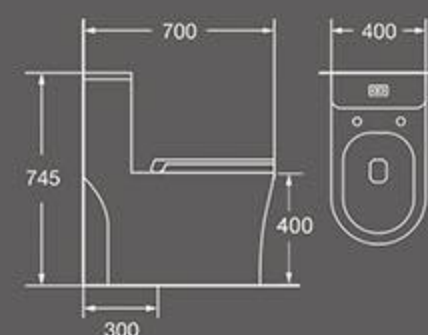

TW-011
Wall-hung Toilet
Washdown flushing
Size: 570x360x390mm
P trap: 180mm

TW-016
Wall-hung Toilet
Washdown flushing
Size: 575x370x390mm
P trap: 180mm

ENJOY THE TIME

The pursuit of taste, always be in the lead, the performance of all-round beauty of life, the critical eye to extend to every corner, here is no exception

TB-091
Siphonic one piece toilet

Size: 700X400X745 mm
Vitreous china
S-trap:300mm roughing-in

TB-088
Siphonic one piece toilet

Size: 690X370X730 mm
Vitreous china
S-trap:300mm roughing-in

To simple, but deliberate, sanitary ware "Simple" is in the quality of addition, in the design of subtraction, eliminate all unnecessary details, so that every line of the product are just right without losing fashion elegance