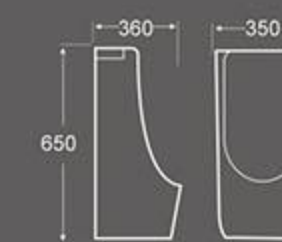

U-053
Urinal
Size: 350X380X760 mm
Wall hung installation

U-058
Urinal
Size: 330X330X620 mm
Wall hung installation

U-066
Urinal
Size: 400X370X900 mm
Floor installation

U-067
Urinal
Size: 350X360X650 mm
Wall hung installation