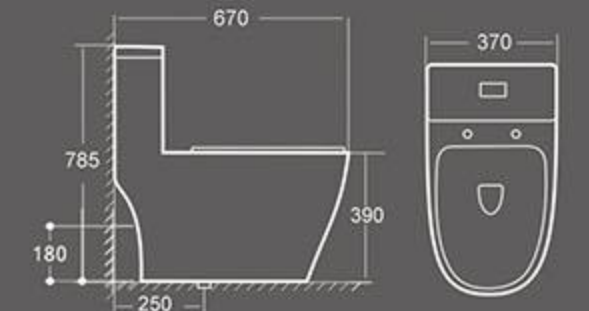

TB-121
Rimless washdown one piece toilet

Size: **670X370X785** mm
S-trap:250mm roughing-in
P-trap:180mm roughing-in