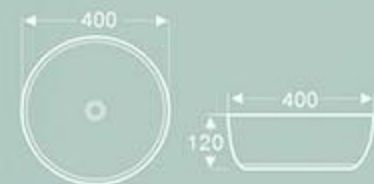

BA-443-MO Art Basin
Color: Matt orange

EXTREMELY SIMPLE

BA-443B
 Art Basin
 Size: 400x400X120mm
 Vitreous china
 Above counter mounting

Life is beautiful, depends on what kind of daily, whether an art basin is worth buying, depends on whether its material is clearance.