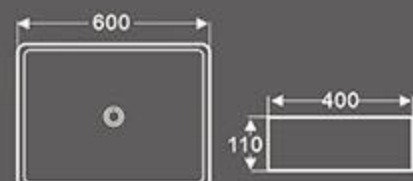

BA-187A
Art Basin
Size: 510x400x110 mm
Vitreous china
Above counter mounting