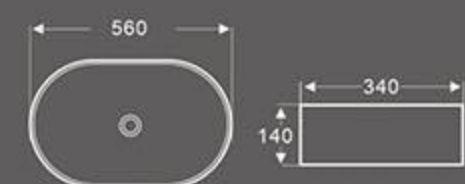

BA-148A
Art Basin
Size: **530X330X140** mm
Vitreous china
Above counter mounting