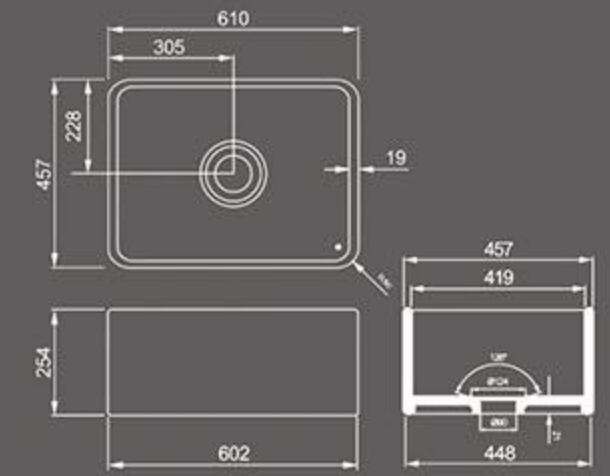

F-3017-24
Ceramic Kitchen Sink 610mm

Dimensions
610(w)x457(d)x254(h)
Vitreous China

F-3017-30
Ceramic Kitchen Sink 760mm