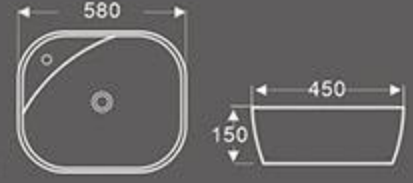

BA-458
Art Basin
Size: 450X450X150 mm
Vitreous china
Above counter mounting