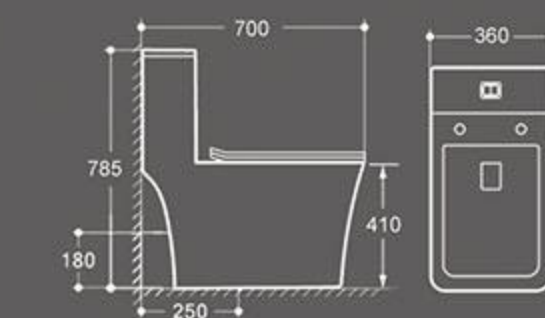

TB-123
Rimless washdown one piece toilet

Size: **700X360X785** mm
S-trap:250mm roughing-in
P-trap:180mm roughing-in