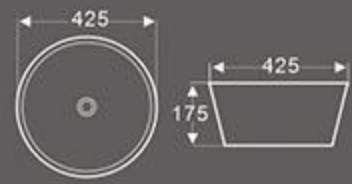

BA-025
Art Basin
Size: 420X420X175 mm
Vitreous china
Above counter mounting