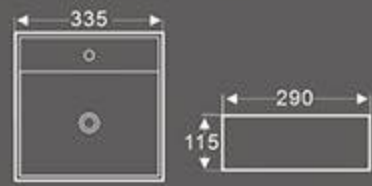

BA-087
Art Basin
Size: 500X250X125 mm
Vitreous china
Wall-hung installation