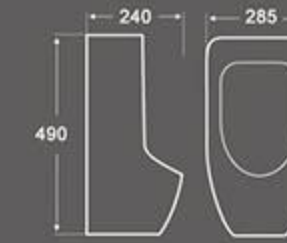

U-018
Urinal
Size: 285X240X490mm
Wall hung installation