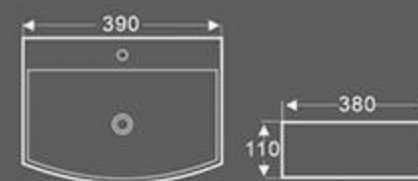

BA-221
Art Basin
Size: 430x300x125 mm
Vitreous china
Above counter mounting