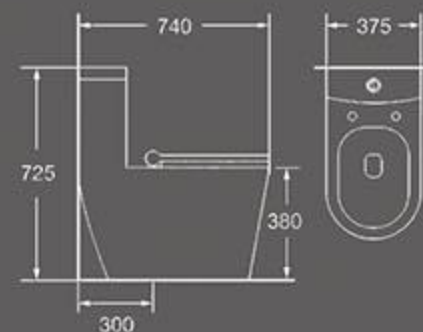

Size: 740X375X725 mm
Vitreous china
S-trap:300mm roughing-in

TB-099
Siphonic one piece toilet