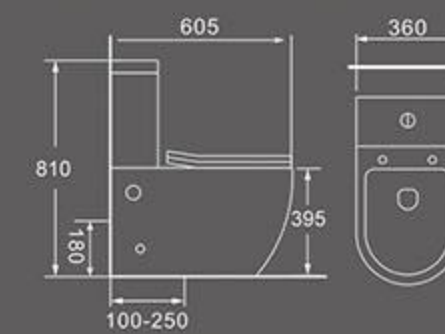

TB-085
Rimless washdown one piece toilet