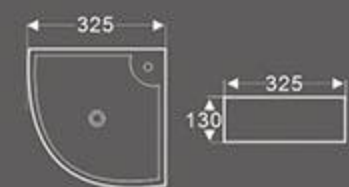

BA-190
Art Basin
Size: 420X280X145 mm
Vitreous china
Wall-hung installation