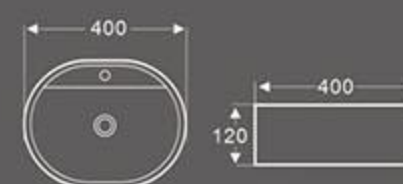

BA-425A
Art Basin
Size: **500X390X130** mm
Vitreous china
Above counter mounting