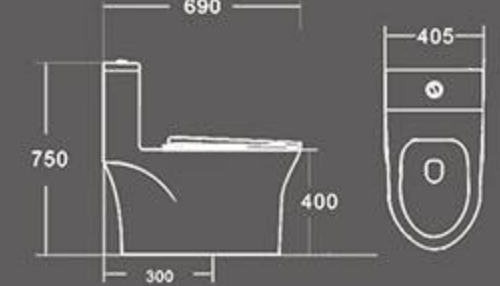

Size: **690X405X750** mm
S-trap,300mm roughing-in

TB-101
Siphon JET One-piece Toilet