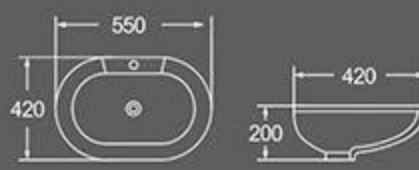

BT-1012
Counter basin
Size: 550X420X200 mm
Above counter installation