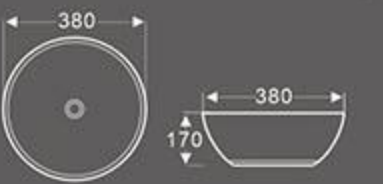

BA-107
Art Basin
Size: 510X510X145 mm
Vitreous china
Above counter mounting