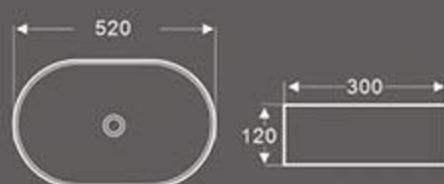

BA-148D
Art Basin
Size: **560X370X140** mm
Vitreous china
Above counter mounting