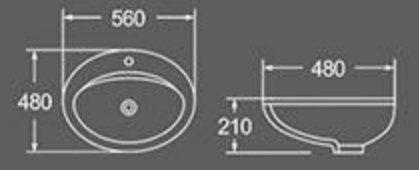

BT-1004
Counter basin
Size: 560X480X210 mm
Above counter installation