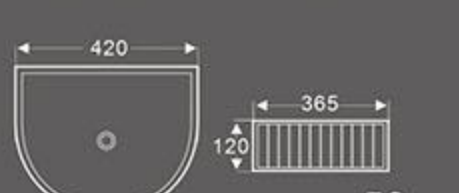

Art Basin
Size: 420x365x120 mm
Vitreous china
Above counter mounting