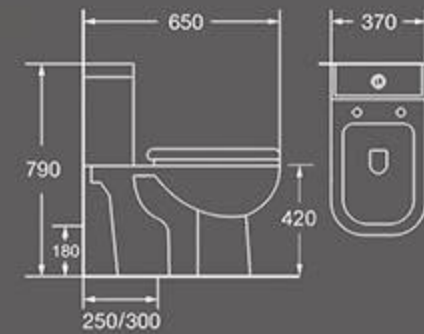

TA-010

Normal washdown two piece toilet
Size: **670X360X770** mm
Vitreous china
S-trap:**250mm** roughing-in
P-trap:**180mm** roughing-in

TA-061

Normal washdown two piece toilet
Size: **630X355X790** mm
Vitreous china
S-trap:**250mm** roughing-in
P-trap:**180mm** roughing-in

TA-038

Normal washdown two piece toilet
Size: **650X370X790** mm
Vitreous china
S-trap:**250mm** roughing-in
P-trap:**180mm** roughing-in

TA-035

Rimless washdown two piece toilet
Size: **725X355X800** mm
Vitreous china
S-trap:**250mm** roughing-in
P-trap:**180mm** roughing-in