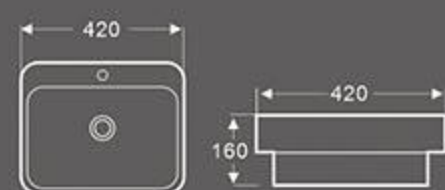

BA-428A
Art Basin
Size: 500x420x160 mm
Vitreous china
Above counter mounting