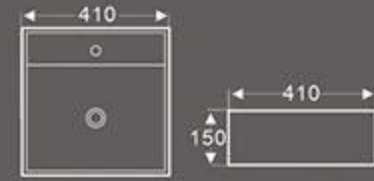

BA-147
Art Basin
Size: 800x435x145 mm
Vitreous china
Above counter mounting