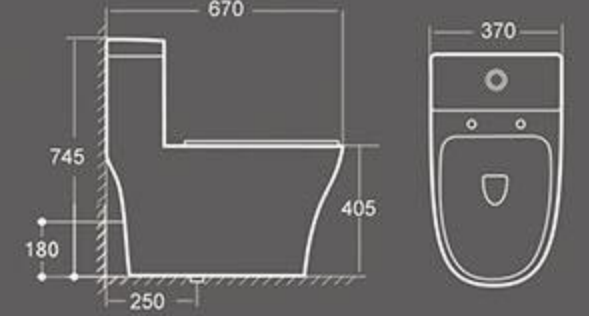

TB-117
Tornado washdown one piece toilet

Size: **670X370X745** mm
S-trap:250mm roughing-in
P-trap:180mm roughing-in