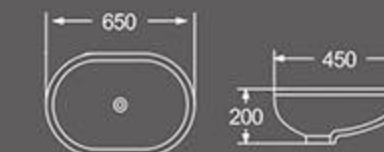

BT-2011
Counter basin
Size: 650X450X200 mm
Under counter installation