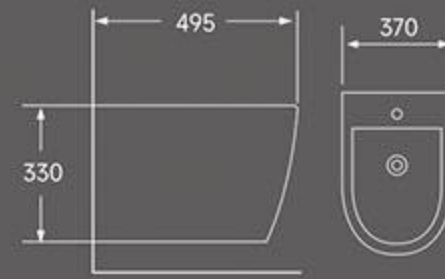

FW-054
Wall-hung Bidet

Size: **495x370x330**mm
Wall-hung installation

TW-054
Wall-hung Toilet

Rimless

Rimless washdown flushing
Size: **485x365x365**mm
P trap: 180mm

TA-054
Rimless washdown two piece toilet