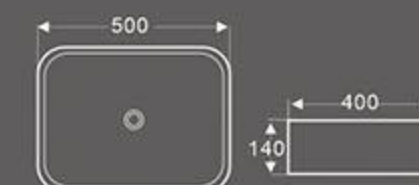

BA-435

Art Basin
Size: 550x380x140 mm
Vitreous china
Above counter mounting