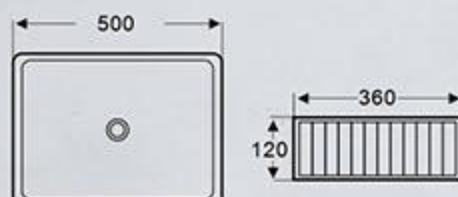

BA-442E-MWB
Art Basin
Size: 500X360X120 mm
Above counter mounting
Color: **Matt cream white**
+ **Matt grey blue**