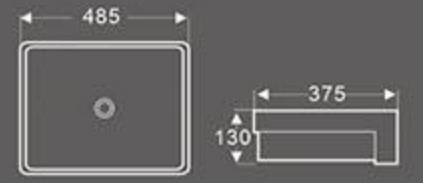

BA-453
Art Basin
Size: 570X410X150 mm
Vitreous china
Above counter mounting