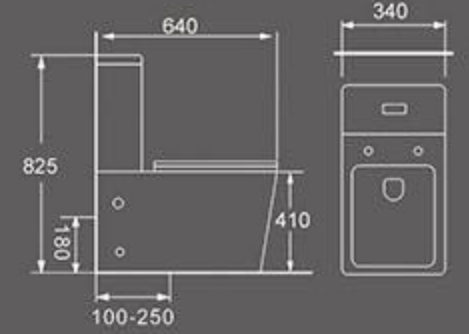

Size: 640X340X825 mm
S-trap:100-250mm roughing-in
P-trap:180mm roughing-in

B-055
Back to wall toilet

Rimless washdown flushing
Size:560x345x400mm
P trap:180 mm