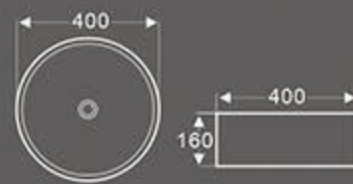

BA-106A
Art Basin
Size: 460X460X160 mm
Vitreous china
Above counter mounting