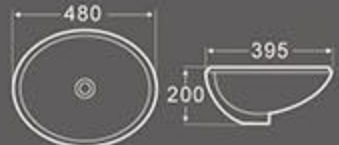

BT-2002
Counter basin
Size: 480X395X200 mm
Under counter installation