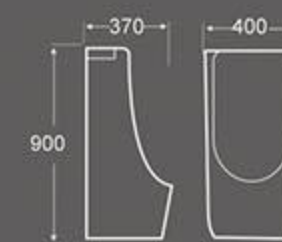

U-066
Urinal
Size: 400X370X900 mm
Floor installation