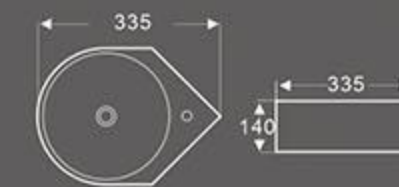

BA-397
Art Basin
Size: 500X260X140 mm
Vitreous china
Wall-hung installation