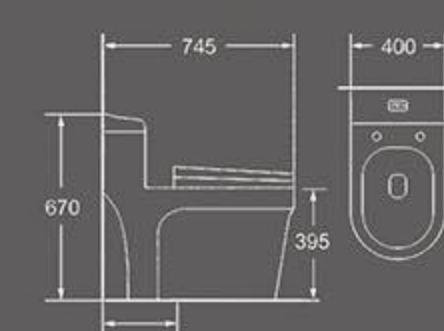

Size: 690X360X745 mm
Vitreous china
S-trap:300mm roughing-in

TB-089
Siphonic one piece toilet

Size: 730X375X750 mm
Vitreous china
S-trap:300mm roughing-in

TB-095
Siphonic one piece toilet

Size: 745X400X670 mm
Vitreous china
S-trap:300mm roughing-in