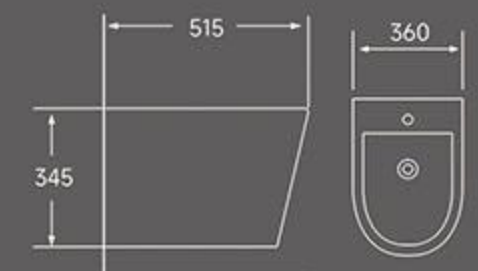

B-056
Back to wall toilet

Rimless washdown flushing
Size: **560x360x400**mm
P trap:180mm

TW-056
Wall-hung Toilet

Rimless washdown flushing
Size: **485x365x365**mm
P trap:180mm

FW-056
Wall-hung Bidet

Size: **515x360x345**mm
Wall-hung installation