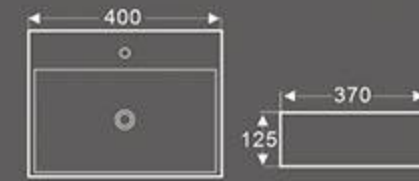

BA-225
Art Basin
Size: 510x355x120 mm
Vitreous china
Above counter mounting