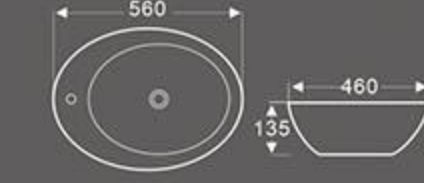

BA-176
Art Basin
Size: 420X420X130 mm
Vitreous china
Above counter mounting