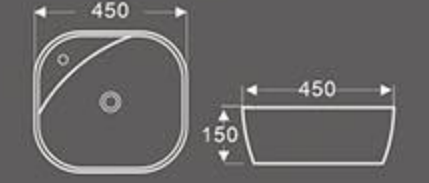

BA-459
Art Basin
Size: 450X450X150 mm
Vitreous china
Above counter mounting