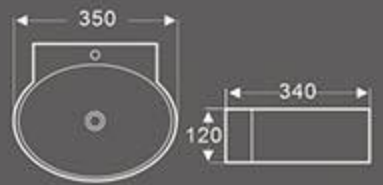

BA-211
Art Basin
Size: 320X285X135 mm
Vitreous china
Wall-hung installation