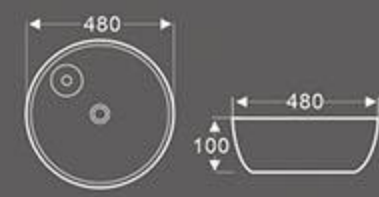

BA-481

Art Basin
Size: 380x380x110 mm
Vitreous china
Above counter mounting

BA-431

Art Basin
Size: 480x480x100 mm
Vitreous china
Above counter mounting

BA-431A

Art Basin
Size: 480x480x100 mm
Vitreous china
Above counter mounting