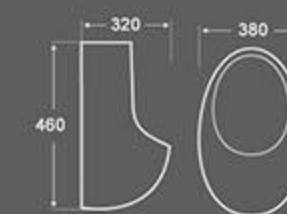

U-008
Urinal
Size: 380X320X460mm
Wall hung installation

U-009
Urinal
Size: 465X300X740mm
Wall hung installation

U-013
Urinal
Size: 380X365X970mm
Floor installation

U-014
Urinal
Size: 420X310X620mm
Wall hung installation