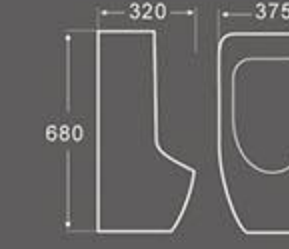

U-016
Urinal
Size: 330X270X670mm
Wall hung installation

U-017
Urinal
Size: 340X290X650 mm
Wall hung installation

U-018
Urinal
Size: 285X240X490mm
Wall hung installation

U-018L
Urinal
Size: 375X320X680 mm
Wall hung installation