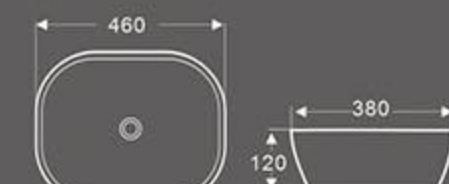

Art Basin
Size: 460x380x120 mm
Vitreous china
Above counter mounting

BA-437D