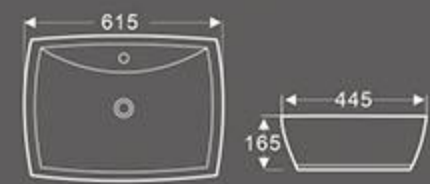

BA-016
Art Basin
Size: 390X390X170 mm
Vitreous china
Above counter mounting