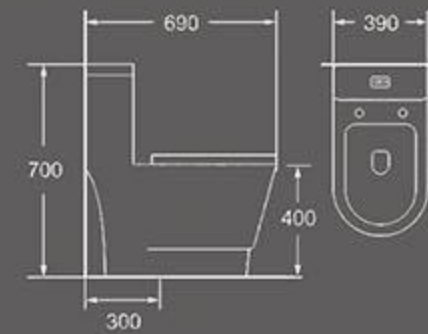

Size: 690X390X700 mm
Vitreous china
S-trap:300mm roughing-in

TB-025
One piece toilet