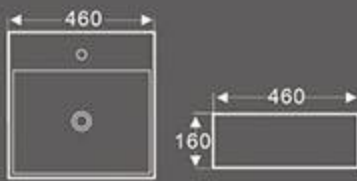

BA-068
Art Basin
Size: 530x420x160 mm
Vitreous china
Above counter mounting