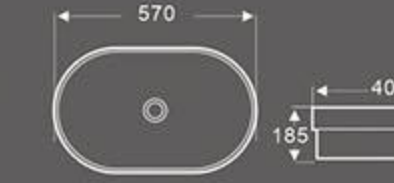

BA-134S
Art Basin
Size: 510X425X140 mm
Vitreous china
Embedded installation