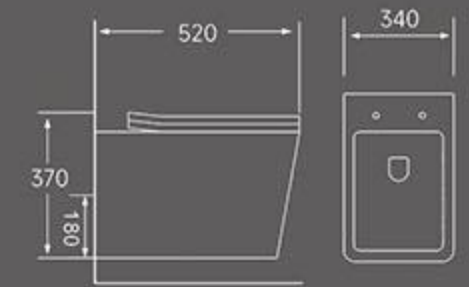

B-055
Back to wall toilet

Rimless washdown flushing
Size:560x345x400mm
P trap:180 mm

TW-055
Wall-hung Toilet

Rimless washdown flushing
Size:520x340x370mm
P trap:180mm

TB-086
Rimless washdown one piece toilet

Size: 690X360X805 mm
S-trap:100-250mm roughing-in
P-trap:180mm roughing-in

FW-055
Wall-hung Bidet

Size:485x345x330mm
Wall-hung installation

UNIQUE CHARM

Minimalist style design elegant, with a natural beauty of the unique charm, both the rhythm of the times and contains a classical sense of humanity.