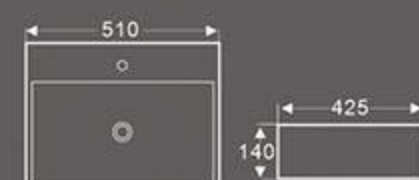

BA-264
Art Basin
Size: 590x445x160 mm
Vitreous china
Above counter mounting