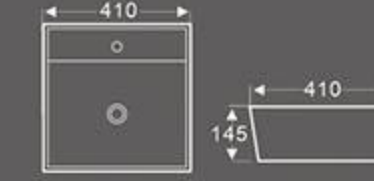

BA-179
Art Basin
Size: 460x420x100 mm
Vitreous china
Above counter mounting