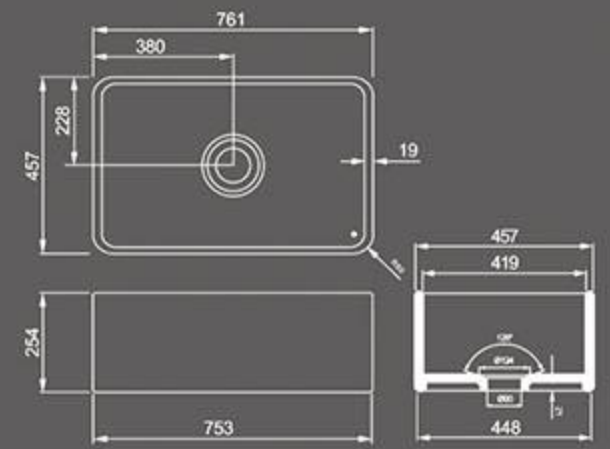

Kitchen Sink

F-3017-24
Ceramic Kitchen Sink 610mm

Dimensions
610(w)x457(d)x254(h)
Vitreous China

F-3017-30
Ceramic Kitchen Sink 760mm

Dimensions
761(w)x457(d)x254(h)
Vitreous China

F-3017-33
Ceramic Kitchen Sink 830mm