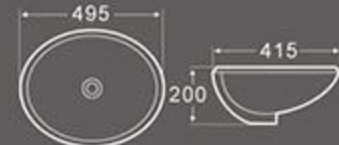

BT-2003
Counter basin
Size: 495X415X200 mm
Under counter installation