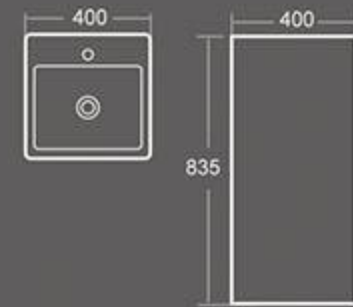

Pedestal basin
Size: 400X400X835mm
Floor installation

BS-023