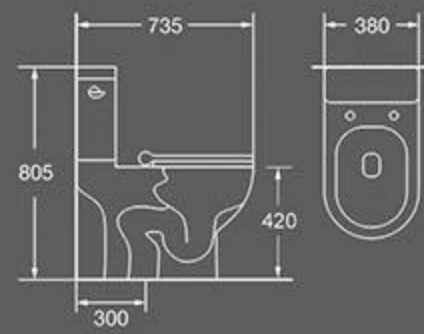

TA-010

Normal washdown two piece toilet
Size: **670X360X770** mm
Vitreous china
S-trap:**250mm** roughing-in
P-trap:**180mm** roughing-in

TA-061

Normal washdown two piece toilet
Size: **630X355X790** mm
Vitreous china
S-trap:**250mm** roughing-in
P-trap:**180mm** roughing-in

TA-038

Normal washdown two piece toilet
Size: **650X370X790** mm
Vitreous china
S-trap:**250mm** roughing-in
P-trap:**180mm** roughing-in

TA-035

Rimless washdown two piece toilet
Size: **725X355X800** mm
Vitreous china
S-trap:**250mm** roughing-in
P-trap:**180mm** roughing-in

TA-062

Normal washdown two piece toilet
Size: **650X360X760** mm
Vitreous china
S-trap:**250mm** roughing-in
P-trap:**180mm** roughing-in

TA-060

Siphonic two piece toilet
Size: **735X380X805** mm
Vitreous china
S-trap:**300mm** roughing-in