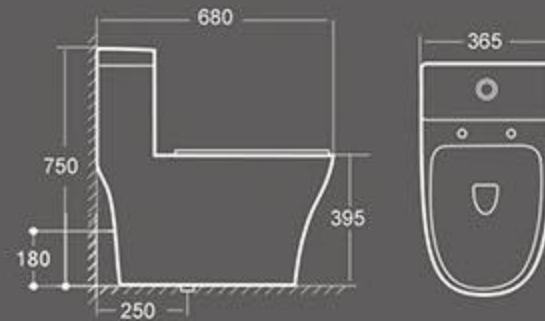

TB-127
Rimless washdown one piece toilet

Size: **680X365X750** mm
S-trap:250mm roughing-in
P-trap:180mm roughing-in