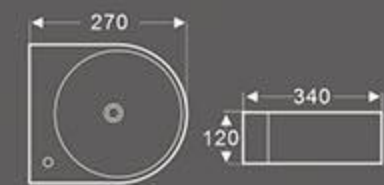

BA-209
Art Basin
Size: 350X340X120 mm
Vitreous china
Wall-hung installation