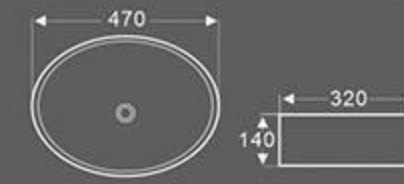

BA-170
Art Basin
Size: 380X380X170 mm
Vitreous china
Above counter mounting