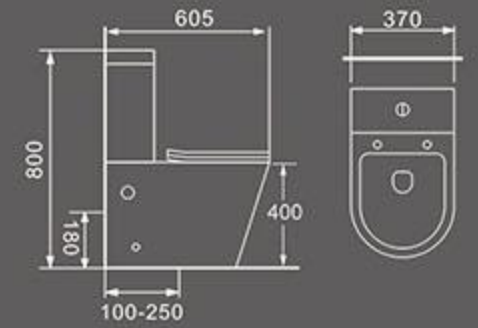

Size: 690X360X805 mm
S-trap:100-250mm roughing-in
P-trap:180mm roughing-in

FW-055
Wall-hung Bidet

Size:485x345x330mm
Wall-hung installation

UNIQUE CHARM

Minimalist style design elegant, with a natural beauty of the unique charm, both the rhythm of the times and contains a classical sense of humanity.

TB-087
Rimless washdown one piece toilet

Size: **680X370X800** mm
S-trap:250/300mm roughing-in
P-trap:180mm roughing-in

TA-056
Rimless washdown two piece toilet

Size: **605X370X800** mm
S-trap:100-250mm roughing-in
P-trap:180mm roughing-in

B-056
Back to wall toilet

Rimless washdown flushing
Size: **560x360x400**mm
P trap:180mm

TW-056
Wall-hung Toilet

Rimless washdown flushing
Size: **485x365x365**mm
P trap:180mm

FW-056
Wall-hung Bidet

Size: **515x360x345**mm
Wall-hung installation