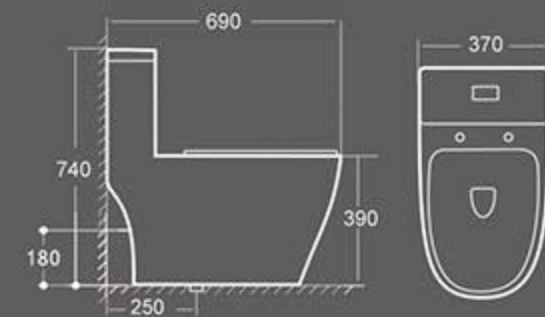

TB-126
Tornado washdown one piece toilet

Size: **690X370X740** mm
S-trap:250mm roughing-in
P-trap:180mm roughing-in