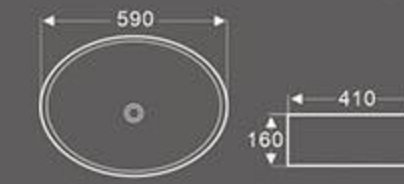

BA-166B
Art Basin
Size: 470X320X140 mm
Vitreous china
Above counter mounting