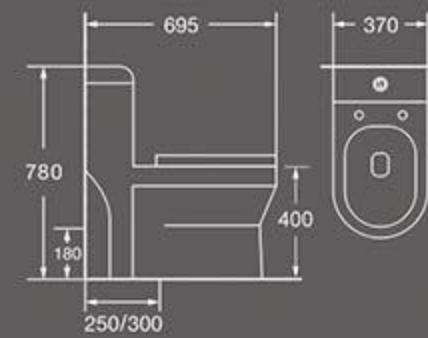

Siphonic/washdown flushing
Size: 695x370x780mm
Vitreous china
S-trap:250/300mm roughing-in
P-trap:180mm roughing-in

TB-054
One piece toilet