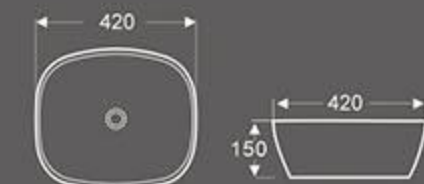

**MEET
THE REAL**

Is the choice you want

BA-437

Art Basin
Size: 370x370x120 mm
Vitreous china
Above counter mounting

BA-437A

Art Basin
Size: 420x420x150 mm
Vitreous china
Above counter mounting

BA-437B

Art Basin
Size: 460x330x130 mm
Vitreous china
Above counter mounting