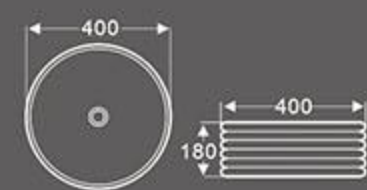

BA-427B
Art Basin
Size: 500x345x110 mm
Vitreous china
Above counter mounting

BA-427C
Art Basin
Size: 610x350x110 mm
Vitreous china
Above counter mounting

BA-445

Art Basin
Size: 400x400x180 mm
Vitreous china
Above counter mounting