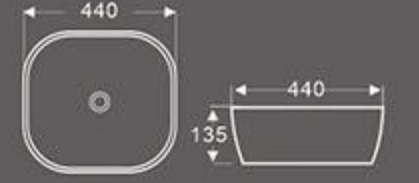

BA-344
Art Basin
Size: 480X480X150 mm
Vitreous china
Embedded installation