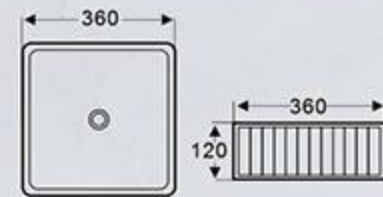

BA-420A-MO2 Art Basin
Color: Matt orange

BA-442B-MWT
 Art Basin
 Size: 360X360X120 mm
 Above counter mounting
 Color: **Matt cream white**
 + **Matt light taupe**

BA-442A-MWG
 Art Basin
 Size: 400X400X120 mm
 Above counter mounting
 Color: **Matt cream white**
 + **Matt sage green**