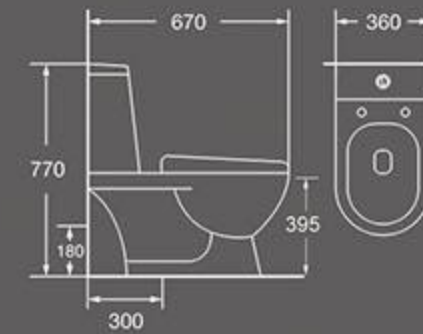

*Rimless flush-
more powerful,
more clean .*

TA-057

Rimless washdown two piece toilet
Size: **670X340X785** mm
Vitreous china
S-trap:**250mm** roughing-in
P-trap:**180mm** roughing-in

TA-058

Rimless washdown two piece toilet
Size: **670X340X785** mm
Vitreous china
S-trap:**250mm** roughing-in
P-trap:**180mm** roughing-in

TA-010

Normal washdown two piece toilet
Size: **670X360X770** mm
Vitreous china
S-trap:**250mm** roughing-in
P-trap:**180mm** roughing-in

TA-061

Normal washdown two piece toilet
Size: **630X355X790** mm
Vitreous china
S-trap:**250mm** roughing-in
P-trap:**180mm** roughing-in