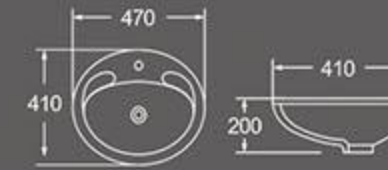

BT-1001
Counter basin
Size: 470X410X200 mm
Above counter installation