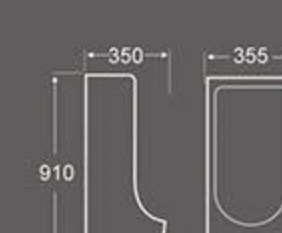

U-037
Urinal
Size: 355X350X910 mm
Floor installation