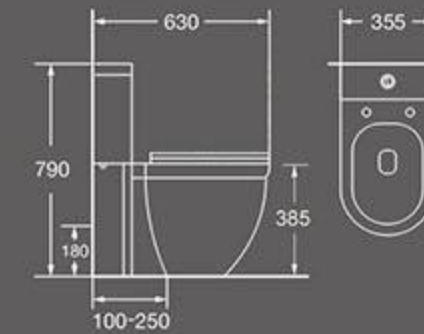

Size: 690X360X805 mm
S-trap:100-250mm roughing-in
P-trap:180mm roughing-in

FW-055
Wall-hung Bidet

Size:485x345x330mm
Wall-hung installation

UNIQUE CHARM

Minimalist style design elegant, with a natural beauty of the unique charm, both the rhythm of the times and contains a classical sense of humanity.

Size: **725X360X630** mm
S-trap:250/300mm roughing-in
P-trap:180mm roughing-in

UNIQUE CHARM

Minimalist style design elegant, with a natural beauty of the unique charm, both the rhythm of the times and contains a classical sense of humanity.

*Rimless flush-
more powerful,
more clean .*

TA-057

Rimless washdown two piece toilet
Size: **670X340X785** mm
Vitreous china
S-trap:**250mm** roughing-in
P-trap:**180mm** roughing-in

TA-058

Rimless washdown two piece toilet
Size: **670X340X785** mm
Vitreous china
S-trap:**250mm** roughing-in
P-trap:**180mm** roughing-in

TA-010

Normal washdown two piece toilet
Size: **670X360X770** mm
Vitreous china
S-trap:**250mm** roughing-in
P-trap:**180mm** roughing-in

TA-061

Normal washdown two piece toilet
Size: **630X355X790** mm
Vitreous china
S-trap:**250mm** roughing-in
P-trap:**180mm** roughing-in