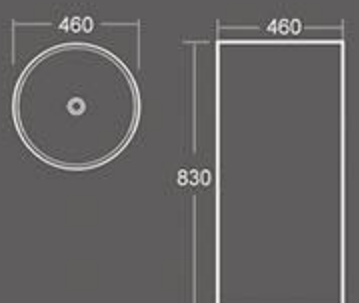

Pedestal basin
Size: 460X460X830 mm
Floor installation