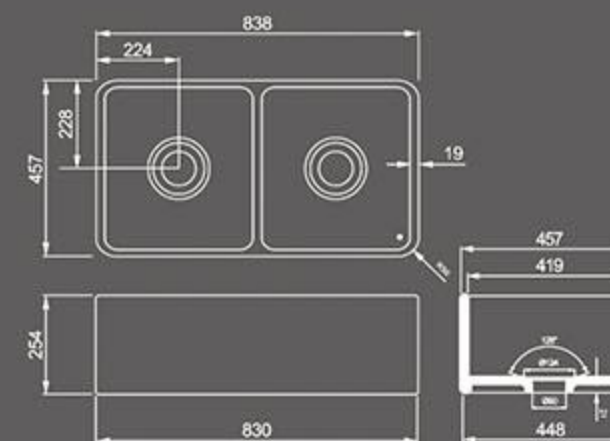

F-3017-33D
Ceramic Kitchen Sink 830mm

Dimensions
838(w)x457(d)x254(h)
Vitreous China