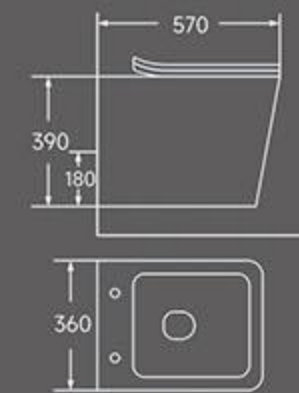

TW-023
Wall-hung Toilet
Rimless washdown flushing
Size: 520x360x400mm
P trap: 180mm

TW-024
Wall-hung Toilet
Rimless washdown flushing
Size: 470x365x365mm
P trap: 180mm

TW-026
Wall-hung Toilet
Rimless washdown flushing
Size: 510x350x375mm
P trap: 180mm

TW-027
Wall-hung Toilet
Rimless washdown flushing
Size: 505x360x360mm
P trap: 180mm

TW-028
Wall-hung Toilet
Rimless washdown flushing
Size: 520x370x360mm
P trap: 180mm

TW-009
Wall-hung Toilet
Washdown flushing
Size: 570x390x390mm
P trap: 180mm

TW-011
Wall-hung Toilet
Washdown flushing
Size: 570x360x390mm
P trap: 180mm

TW-016
Wall-hung Toilet
Washdown flushing
Size: 575x370x390mm
P trap: 180mm

ENJOY THE TIME

The pursuit of taste, always be in the lead, the performance of all-round beauty of life, the critical eye to extend to every corner, here is no exception