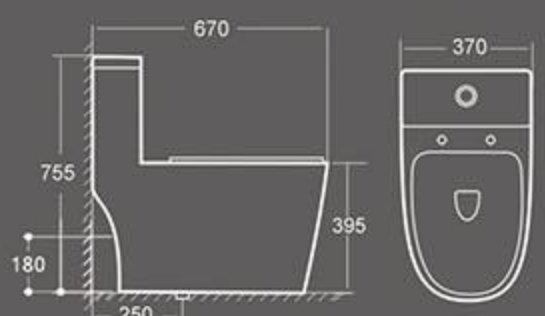

TB-122
Rimless washdown one piece toilet

Size: **670X370X755** mm
S-trap:250mm roughing-in
P-trap:180mm roughing-in