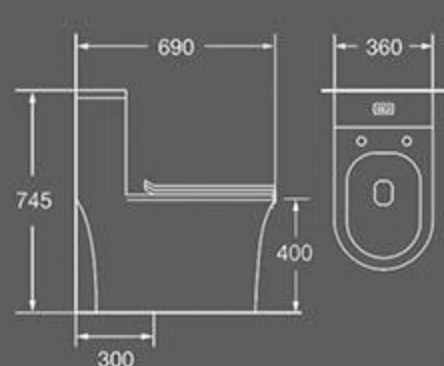

Size: 690X360X745 mm
Vitreous china
S-trap:300mm roughing-in

TB-089
Siphonic one piece toilet