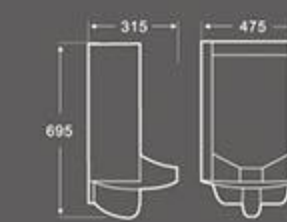

U-003
Urinal
Size: 475X315X695mm
Wall hung installation