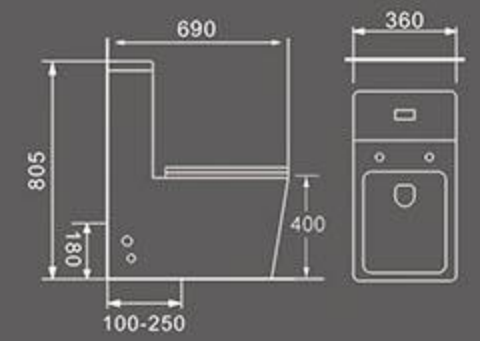

TB-086
Rimless washdown one piece toilet

Size: **690X360X805** mm
S-trap:100-250mm roughing-in
P-trap:180mm roughing-in

TB-085
Rimless washdown one piece toilet