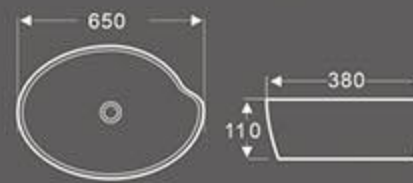

BA-456
Art Basin
Size: 670X420X125 mm
Vitreous china
Above counter mounting