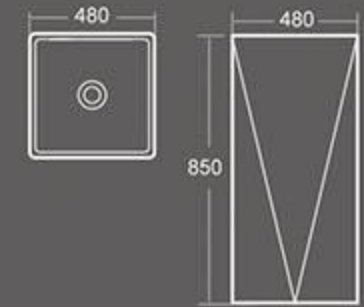

Pedestal basin
Size: 480X480X850mm
Floor installation

BS-022