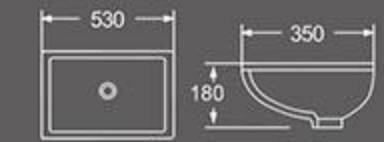

BT-2014
Counter basin
Size: 530X350X180 mm
Under counter installation