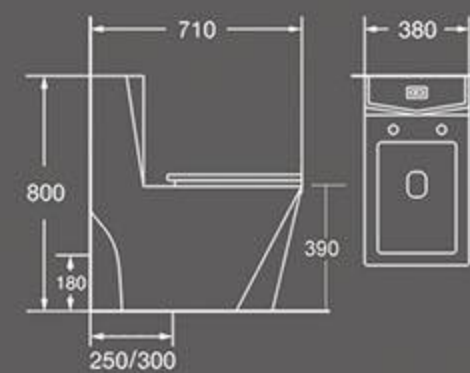

TB-100
Normal washdown one piece toilet

Size: **710X380X800** mm
S-trap:250/300mm roughing-in
P-trap:180mm roughing-in

TB-087
Rimless washdown one piece toilet

Size: **680X370X800** mm
S-trap:250/300mm roughing-in
P-trap:180mm roughing-in