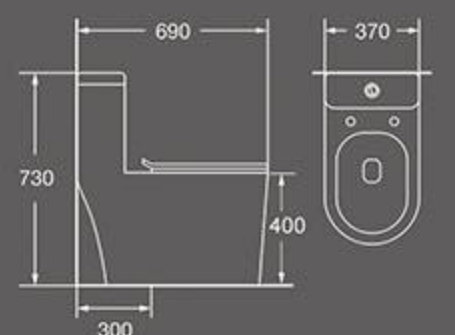

TW-011
Wall-hung Toilet
Washdown flushing
Size: 570x360x390mm
P trap: 180mm

TW-016
Wall-hung Toilet
Washdown flushing
Size: 575x370x390mm
P trap: 180mm

ENJOY THE TIME

The pursuit of taste, always be in the lead, the performance of all-round beauty of life, the critical eye to extend to every corner, here is no exception

TB-091
Siphonic one piece toilet

Size: 700X400X745 mm
Vitreous china
S-trap:300mm roughing-in

TB-088
Siphonic one piece toilet

Size: 690X370X730 mm
Vitreous china
S-trap:300mm roughing-in

To simple, but deliberate, sanitary ware "Simple" is in the quality of addition, in the design of subtraction, eliminate all unnecessary details, so that every line of the product are just right without losing fashion elegance