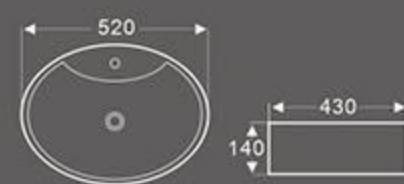

BA-041
Art Basin
Size: 500X500X150 mm
Vitreous china
Above counter mounting