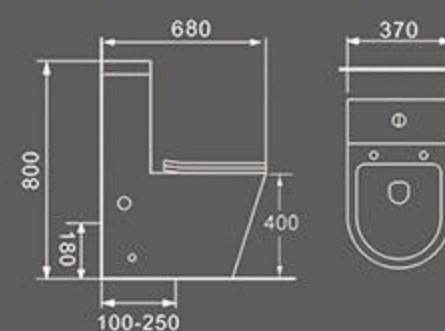

Size: **665X375X785** mm
S-trap:100-250mm roughing-in
P-trap:180mm roughing-in

Size: **690X410X730** mm
S-trap:250mm roughing-in
P-trap:180mm roughing-in

Size: **710X380X800** mm
S-trap:250/300mm roughing-in
P-trap:180mm roughing-in

TB-087
Rimless washdown one piece toilet

Size: **680X370X800** mm
S-trap:250/300mm roughing-in
P-trap:180mm roughing-in

Size: **690X360X805** mm
S-trap:100-250mm roughing-in
P-trap:180mm roughing-in

TB-085
Rimless washdown one piece toilet

Size: **680X380X810** mm
S-trap:100-250mm roughing-in
P-trap:180mm roughing-in

TB-026
Normal washdown one piece toilet

Size: **725X360X630** mm
S-trap:250/300mm roughing-in
P-trap:180mm roughing-in

UNIQUE CHARM

Minimalist style design elegant, with a natural beauty of the unique charm, both the rhythm of the times and contains a classical sense of humanity.