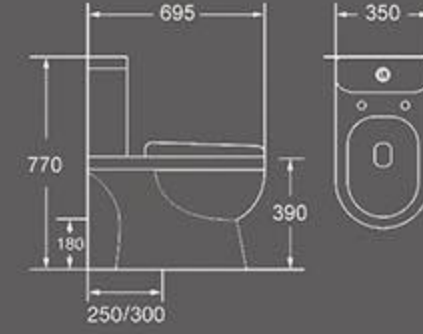

TA-010

Normal washdown two piece toilet
Size: **670X360X770** mm
Vitreous china
S-trap:**250mm** roughing-in
P-trap:**180mm** roughing-in

TA-061

Normal washdown two piece toilet
Size: **630X355X790** mm
Vitreous china
S-trap:**250mm** roughing-in
P-trap:**180mm** roughing-in

TA-038

Normal washdown two piece toilet
Size: **650X370X790** mm
Vitreous china
S-trap:**250mm** roughing-in
P-trap:**180mm** roughing-in

TA-035

Rimless washdown two piece toilet
Size: **725X355X800** mm
Vitreous china
S-trap:**250mm** roughing-in
P-trap:**180mm** roughing-in

TA-062

Normal washdown two piece toilet
Size: **650X360X760** mm
Vitreous china
S-trap:**250mm** roughing-in
P-trap:**180mm** roughing-in

TA-060

Siphonic two piece toilet
Size: **735X380X805** mm
Vitreous china
S-trap:**300mm** roughing-in

TA-008

Normal washdown two piece toilet
Size: **695X350X770** mm
Vitreous china
S-trap:**250mm** roughing-in
P-trap:**180mm** roughing-in

TA-026

Rimless washdown two piece toilet
Size: **640X380X775** mm
Vitreous china
S-trap:**250mm** roughing-in
P-trap:**180mm** roughing-in