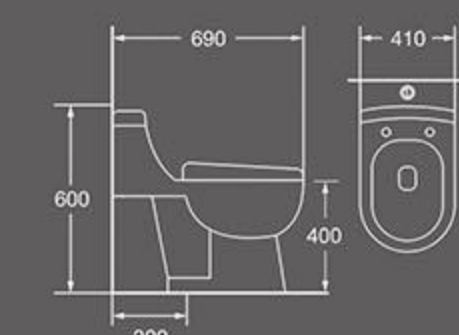

Size: 690X410X600 mm
Vitreous china
S-trap:300mm roughing-in