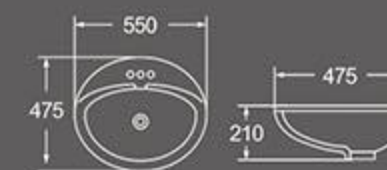

BT-1011
Counter basin
Size: 550X475X210 mm
Above counter installation