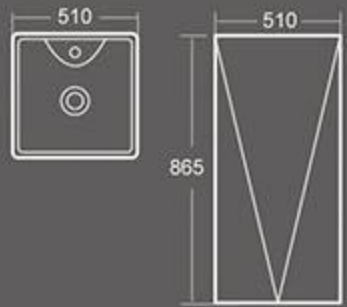

Dimensions
838(w)x457(d)x254(h)
Vitreous China

F-3017-33D
Ceramic Kitchen Sink 830mm

Dimensions
838(w)x457(d)x254(h)
Vitreous China

Kitchen Sink

F-3018-24
Size: 610X410X210 mm
Vitreous china

F-3018-30
Size: 760X460X255 mm
Vitreous china

F-3018-33
Size: 830X510X255 mm
Vitreous china

F-3018-33D
Size: 830X510X255 mm
Vitreous china

F-3019-24
Size: 610X460X255 mm
Vitreous china

F-3019-33
Size: 830X460X255 mm
Vitreous china

BS-020

Pedestal basin
Size: 510X510X865mm
Floor installation