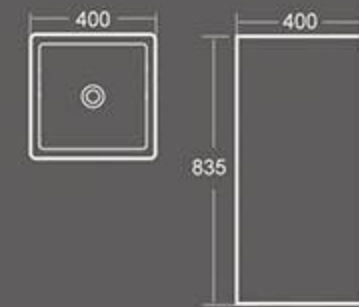

Pedestal basin
Size: 400X400X835mm
Floor installation

BS-009