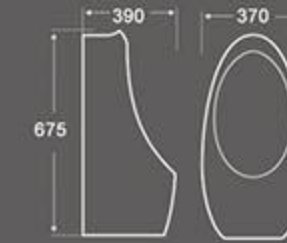

U-001
Urinal
Size: 370X390X675mm
Wall hung installation