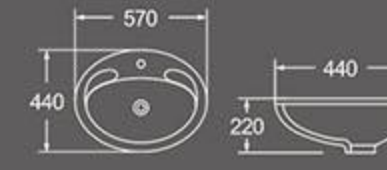

BT-1003
Counter basin
Size: 570X440X220 mm
Above counter installation