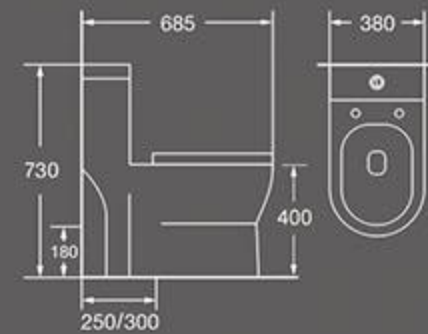

Siphonic/washdown flushing
Size: 685x380x730mm
Vitreous china
S-trap:250/300mm roughing-in
P-trap:180mm roughing-in

TB-079
Siphonic one piece toilet