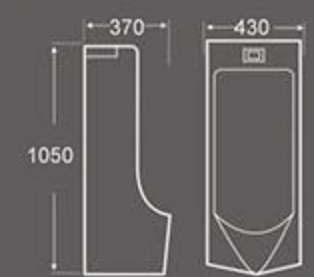

U-078
Urinal
Size: 430X370X1050 mm
Floor installation