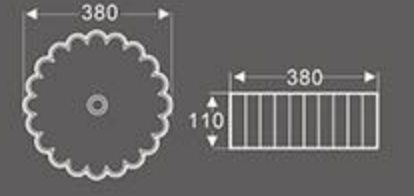

Art Basin
Size: 380x380x110 mm
Vitreous china
Above counter mounting

BA-431