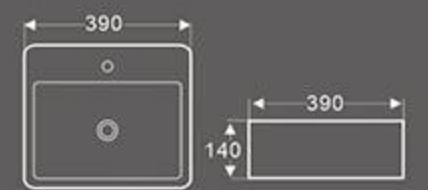

BA-439A
Art Basin
Size: 500x410x140 mm
Vitreous china
Above counter mounting