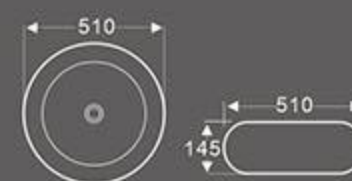

BA-109
Art Basin
Size: 420X420X160 mm
Vitreous china
Above counter mounting