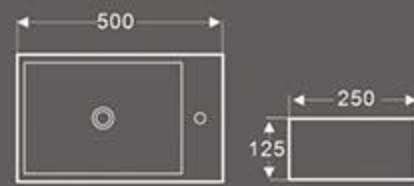

BA-125
Art Basin
Size: 420X425X150 mm
Vitreous china
Wall-hung installation