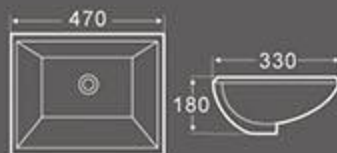

BT-2022
Counter basin
Size: 470X330X180 mm
Under counter installation