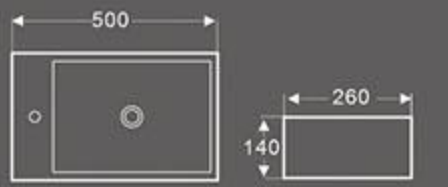

BA-202
Art Basin
Size: 410X270X140 mm
Vitreous china
Wall-hung installation