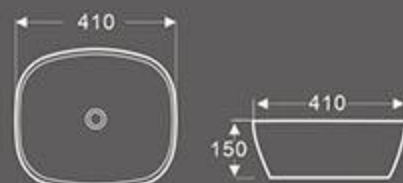

BA-440A
Art Basin
Size: 500x380x140 mm
Vitreous china
Above counter mounting