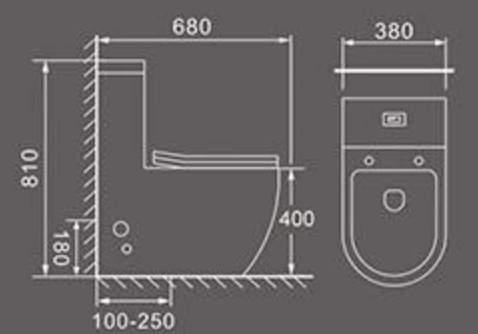

FW-054
Wall-hung Bidet

Size: **495x370x330**mm
Wall-hung installation

TW-054
Wall-hung Toilet

Rimless

Rimless washdown flushing
Size: **485x365x365**mm
P trap: 180mm

TA-054
Rimless washdown two piece toilet

P-trap: 180 S-trap: 100-250 with PVC pipe Rimless

Size: **605x360x810** mm
S-trap: 100-250mm roughing-in
P-trap: 180mm roughing-in

TB-085
Rimless washdown one piece toilet

P-trap: 180 S-trap: 100-250 with PVC pipe Rimless

Size: **680x380x810** mm
S-trap: 100-250mm roughing-in
P-trap: 180mm roughing-in

COMFORTABLE

In the shining and lonely city, we choose to live up. Hunting pure beauty of the quality of life, call the living space of the soul.