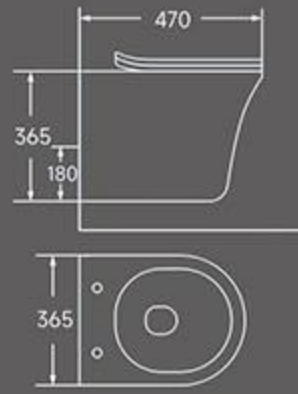

B-056
Back to wall toilet

Rimless washdown flushing
Size: **560x360x400**mm
P trap:180mm

TW-056
Wall-hung Toilet

Rimless washdown flushing
Size: **485x365x365**mm
P trap:180mm

FW-056
Wall-hung Bidet

Size: **515x360x345**mm
Wall-hung installation

TW-017
Wall-hung Toilet
Rimless washdown flushing
Size: 520x375x370mm
P trap: 180mm

TW-018
Wall-hung Toilet
Rimless washdown flushing
Size: 515x370x370mm
P trap: 180mm

TW-019
Wall-hung Toilet
Rimless washdown flushing
Size: 520x345x375mm
P trap: 180mm

TW-020
Wall-hung Toilet
Rimless washdown flushing
Size: 530x360x390mm
P trap: 180mm

TW-021
Wall-hung Toilet
Rimless washdown flushing
Size: 520x360x370mm
P trap: 180mm

TW-022
Wall-hung Toilet
Rimless washdown flushing
Size: 480x360x370mm
P trap: 180mm

TW-023
Wall-hung Toilet
Rimless washdown flushing
Size: 520x360x400mm
P trap: 180mm

TW-024
Wall-hung Toilet
Rimless washdown flushing
Size: 470x365x365mm
P trap: 180mm

TW-026
Wall-hung Toilet
Rimless washdown flushing
Size: 510x350x375mm
P trap: 180mm