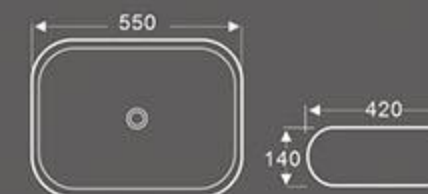

BA-433

Art Basin
Size: 400x300x140 mm
Vitreous china
Above counter mounting