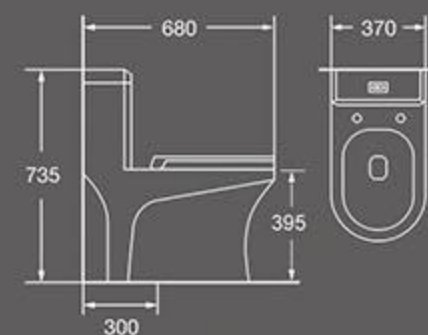

Size: 690X360X805 mm
S-trap:100-250mm roughing-in
P-trap:180mm roughing-in

FW-055
Wall-hung Bidet

Size:485x345x330mm
Wall-hung installation

UNIQUE CHARM

Minimalist style design elegant, with a natural beauty of the unique charm, both the rhythm of the times and contains a classical sense of humanity.

Siphonic/washdown flushing
Size: 685x380x730mm
Vitreous china
S-trap:250/300mm roughing-in
P-trap:180mm roughing-in

TB-079
Siphonic one piece toilet

Size: 655X355X735 mm
Vitreous china
S-trap:300mm roughing-in

TB-096
Siphonic one piece toilet

Size: 680X370X735 mm
Vitreous china
S-trap:300mm roughing-in

TB-020
Siphonic one piece toilet

Size: 630X350X705 mm
Vitreous china
S-trap:300mm roughing-in

TB-098
One piece toilet