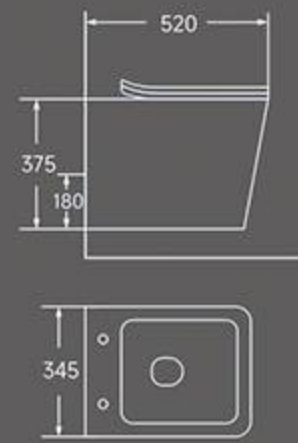

Size: 690X360X805 mm
S-trap:100-250mm roughing-in
P-trap:180mm roughing-in

FW-055
Wall-hung Bidet

Size:485x345x330mm
Wall-hung installation

UNIQUE CHARM

Minimalist style design elegant, with a natural beauty of the unique charm, both the rhythm of the times and contains a classical sense of humanity.

TB-087
Rimless washdown one piece toilet

Size: **680X370X800** mm
S-trap:250/300mm roughing-in
P-trap:180mm roughing-in

TA-056
Rimless washdown two piece toilet

Size: **605X370X800** mm
S-trap:100-250mm roughing-in
P-trap:180mm roughing-in

B-056
Back to wall toilet

Rimless washdown flushing
Size: **560x360x400**mm
P trap:180mm

TW-056
Wall-hung Toilet

Rimless washdown flushing
Size: **485x365x365**mm
P trap:180mm

FW-056
Wall-hung Bidet

Size: **515x360x345**mm
Wall-hung installation

TW-017
Wall-hung Toilet
Rimless washdown flushing
Size: 520x375x370mm
P trap: 180mm

TW-018
Wall-hung Toilet
Rimless washdown flushing
Size: 515x370x370mm
P trap: 180mm

TW-019
Wall-hung Toilet
Rimless washdown flushing
Size: 520x345x375mm
P trap: 180mm