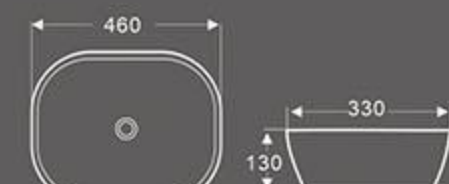

**MEET
THE REAL**

Is the choice you want

BA-437

Art Basin
Size: 370x370x120 mm
Vitreous china
Above counter mounting

BA-437A

Art Basin
Size: 420x420x150 mm
Vitreous china
Above counter mounting

BA-437B

Art Basin
Size: 460x330x130 mm
Vitreous china
Above counter mounting