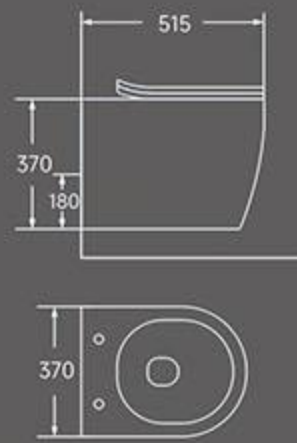

Size: 690X360X805 mm
S-trap:100-250mm roughing-in
P-trap:180mm roughing-in

FW-055
Wall-hung Bidet

Size:485x345x330mm
Wall-hung installation

UNIQUE CHARM

Minimalist style design elegant, with a natural beauty of the unique charm, both the rhythm of the times and contains a classical sense of humanity.

TB-087
Rimless washdown one piece toilet

Size: **680X370X800** mm
S-trap:250/300mm roughing-in
P-trap:180mm roughing-in

TA-056
Rimless washdown two piece toilet

Size: **605X370X800** mm
S-trap:100-250mm roughing-in
P-trap:180mm roughing-in

B-056
Back to wall toilet

Rimless washdown flushing
Size: **560x360x400**mm
P trap:180mm

TW-056
Wall-hung Toilet

Rimless washdown flushing
Size: **485x365x365**mm
P trap:180mm

FW-056
Wall-hung Bidet

Size: **515x360x345**mm
Wall-hung installation

TW-017
Wall-hung Toilet
Rimless washdown flushing
Size: 520x375x370mm
P trap: 180mm

TW-018
Wall-hung Toilet
Rimless washdown flushing
Size: 515x370x370mm
P trap: 180mm

TW-019
Wall-hung Toilet
Rimless washdown flushing
Size: 520x345x375mm
P trap: 180mm