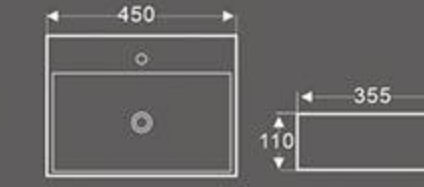

BA-382
Art Basin
Size: 335X335X140 mm
Vitreous china
Wall-hung installation