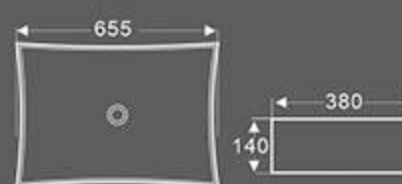

BA-120
Art Basin
Size: 455X525X170 mm
Vitreous china
Above counter mounting