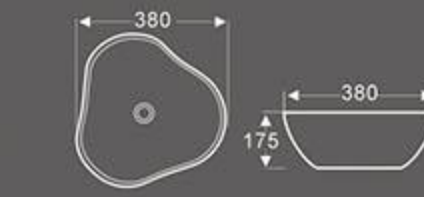

Art Basin
Size: 380x380x175 mm
Vitreous china
Above counter mounting

BA-485