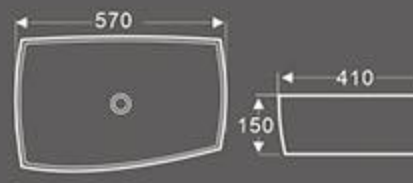

BA-454
Art Basin
Size: 420X380X150 mm
Vitreous china
Above counter mounting