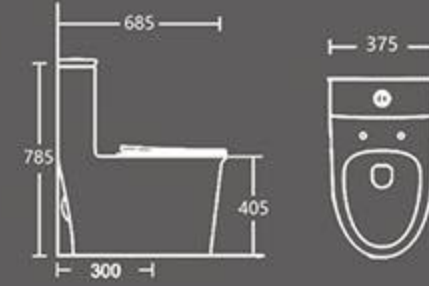

TB-091
Siphonic one piece toilet

Size: 700X400X745 mm
Vitreous china
S-trap:300mm roughing-in

TB-088
Siphonic one piece toilet

Size: 690X370X730 mm
Vitreous china
S-trap:300mm roughing-in

To simple, but deliberate, sanitary ware "Simple" is in the quality of addition, in the design of subtraction, eliminate all unnecessary details, so that every line of the product are just right without losing fashion elegance

TB-090
Siphonic one piece toilet

Rimless

Size: 660X360X740 mm
Vitreous china
S-trap: 300mm roughing-in

THE MOST CONCISE

TB-066
Siphon Vortex One-piece Toilet

Size: **685X375X785** mm
S-trap,300mm roughing-in

TB-130
Siphon Vortex One-piece Toilet

Size: **690X405X750** mm
S-trap,300mm roughing-in

TB-101
Siphon JET One-piece Toilet

Size: **710X385X750** mm
S-trap,300mm roughing-in

TB-131
Siphon Vortex One-piece Toilet