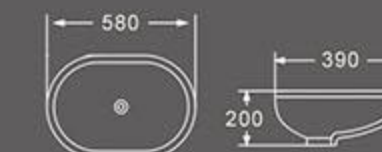

BT-2029
Counter basin
Size: 580X390X200 mm
Under counter installation