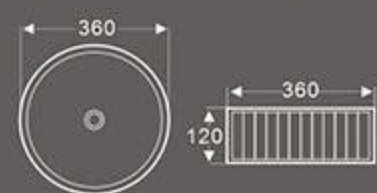

Art Basin
Size: 360x360x120 mm
Vitreous china
Above counter mounting

BA-442A