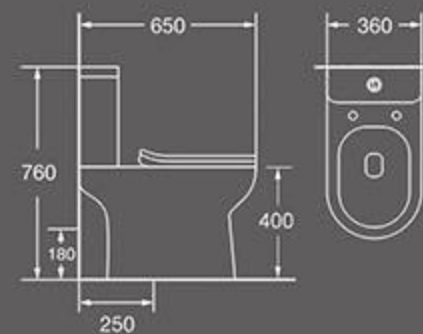

Normal washdown two piece toilet
Size: **650X360X760** mm
Vitreous china
S-trap:**250mm** roughing-in
P-trap:**180mm** roughing-in

TA-060