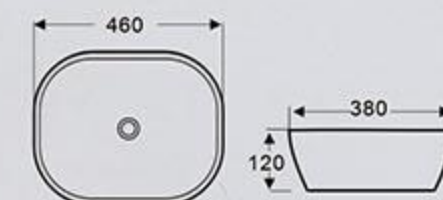

BA-437B-SC
Art Basin
Size: 460X330X130 mm
Above counter mounting

BA-437B-SK
Art Basin
Size: 460X330X130 mm
Above counter mounting

BA-437B-SL
Art Basin
Size: 460X330X130 mm
Above counter mounting

BA-437C
Art Basin
Size: **460X380X120** mm
Above counter mounting