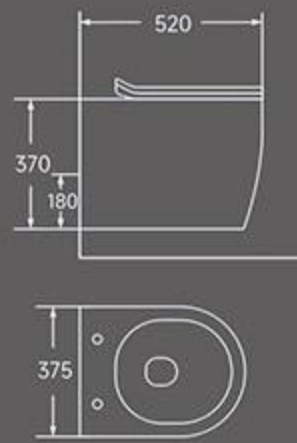

Size: 690X360X805 mm
S-trap:100-250mm roughing-in
P-trap:180mm roughing-in

FW-055
Wall-hung Bidet

Size:485x345x330mm
Wall-hung installation

UNIQUE CHARM

Minimalist style design elegant, with a natural beauty of the unique charm, both the rhythm of the times and contains a classical sense of humanity.

TB-087
Rimless washdown one piece toilet

Size: **680X370X800** mm
S-trap:250/300mm roughing-in
P-trap:180mm roughing-in

TA-056
Rimless washdown two piece toilet

Size: **605X370X800** mm
S-trap:100-250mm roughing-in
P-trap:180mm roughing-in

B-056
Back to wall toilet

Rimless washdown flushing
Size: **560x360x400**mm
P trap:180mm

TW-056
Wall-hung Toilet

Rimless washdown flushing
Size: **485x365x365**mm
P trap:180mm

FW-056
Wall-hung Bidet

Size: **515x360x345**mm
Wall-hung installation

TW-017
Wall-hung Toilet
Rimless washdown flushing
Size: 520x375x370mm
P trap: 180mm

TW-018
Wall-hung Toilet
Rimless washdown flushing
Size: 515x370x370mm
P trap: 180mm

TW-019
Wall-hung Toilet
Rimless washdown flushing
Size: 520x345x375mm
P trap: 180mm