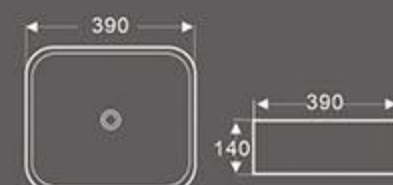

BA-434A

Art Basin
Size: 550x420x140 mm
Vitreous china
Above counter mounting

BA-433

Art Basin
Size: 400x300x140 mm
Vitreous china
Above counter mounting

BA-433A

Art Basin
Size: 390x390x140 mm
Vitreous china
Above counter mounting