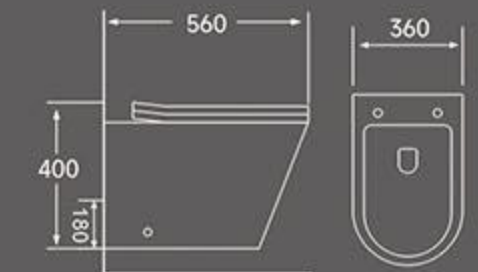

TW-056
Wall-hung Toilet

Rimless washdown flushing
Size: **485x365x365**mm
P trap:180mm