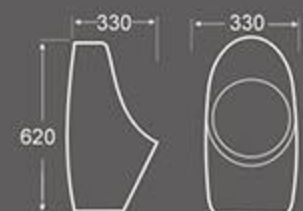

U-059
Urinal
Size: 330X330X620 mm
Wall hung installation