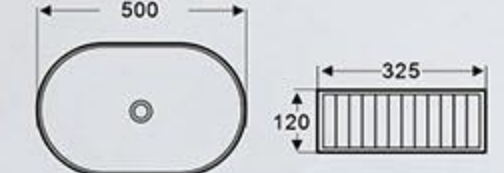

BA-442D-MWR
Art Basin
Size: 500X325X120 mm
Above counter mounting
Color: **Matt cream white**
+ **Matt terracota**