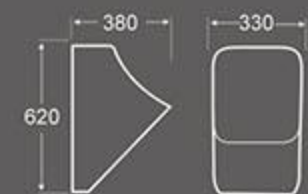

U-060
Urinal
Size: 330X380X620 mm
Wall hung installation