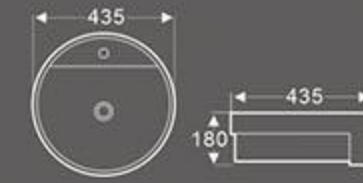

BA-021
Art Basin
Size: 435X435X140 mm
Vitreous china
Embedded installation