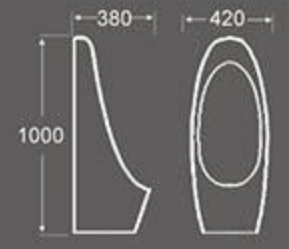

U-024
Urinal
Size: 420X380X1000 mm
Floor installation