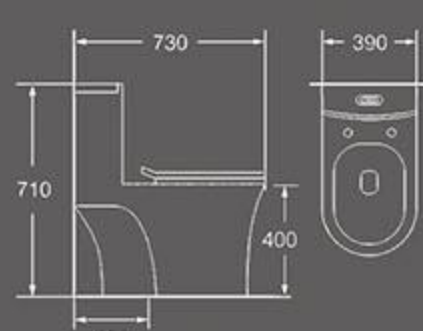

Size: 730X390X710 mm
Vitreous china
S-trap:300mm roughing-in

TB-083
Siphonic one piece toilet